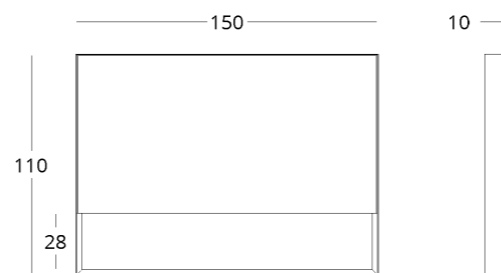

see the price on our website: www.taffor.com | hello@taffor.com

collection

MINIMA
bathroom

MIRROR

Dimensions:
height - 190 cm
width - 80 cm
depth - 10 cm

Item number: 017.005.2011-S
Material: European oak, water-resistant mirror
Finish: colourless matt lacquer
Weight: 34 kg.

Floor-standing mirror.
Wall mounting brackets are included.