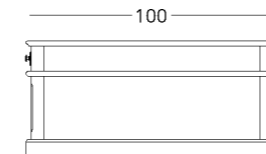

see the price on our website: www.taffor.com | hello@taffor.com

see the price on our website: www.taffor.com | hello@taffor.com