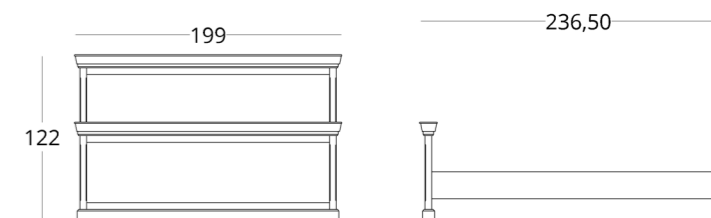

see the price on our website: www.taffor.com | hello@taffor.com

collection / BUREAU