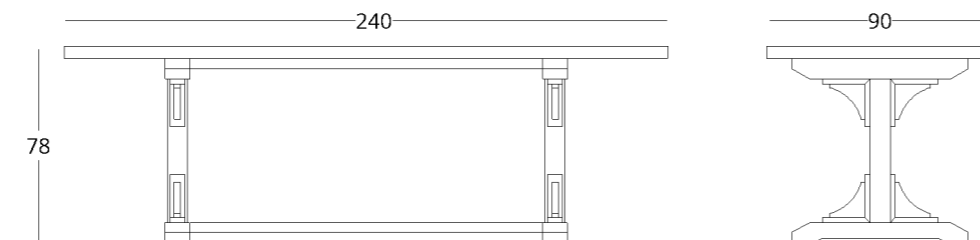

DINING TABLE

Dimensions:
height - 78 cm
width - 240 cm
depth - 90 cm

Item number: 012.001.1408-S
Material: European oak
Finish: colourless matt lacquer
Weight: 95 kg

Options:

- stone worktop
- glass worktop
- equipment with a decorative biofuel fireplace

shop online

To view the 3D model in the browser and place it in your interior, scan the QR code and follow the link

or follow the direct link:

see the price on our website: www.taffor.com | hello@taffor.com

collection

BUREAU

DINING TABLE

Dimensions:
height - 78 cm
width - 240 cm
depth - 90 cm

Item number: 012.001.1508-S
Material: European oak
Finish: colourless matt lacquer

Weight: 124 kg

Options:

- stone worktop
- glass worktop
- equipment with a decorative biofuel fireplace

shop online

To view the 3D model in the browser and place it in your interior, scan the QR code and follow the link

or follow the direct link:

see the price on our website: www.taffor.com | hello@taffor.com

collection

BUREAU