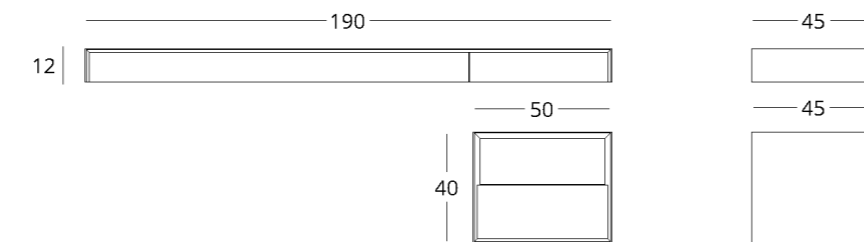

or follow the direct link:

collection / MINIMA

see the price on our website: www.taffor.com | hello@taffor.com

see the price on our website: www.taffor.com | hello@taffor.com

SHELFING SYSTEM

Dimensions:
height - 180 cm
width - 43 cm
depth - 30 cm