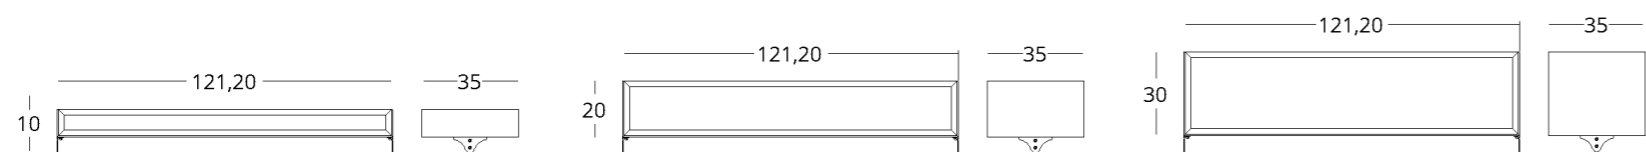

To view the 3D model in the browser and place it in your interior, scan the QR code and follow the link

or follow the direct link:

see the price on our website: www.taffor.com | hello@taffor.com

SHELF

collection / MINIMA

Dimensions:
height - 4 cm
width - 121,2 cm
depth - 35 cm

Item number: 017.005.2022-S
Material: European oak
Finish: natural oil
Weight: 10 kg

1. Options:
2. edge decoration