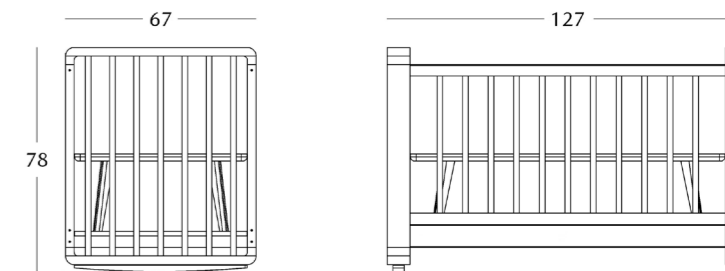

To view the 3D model in the browser and place it in your interior, scan the QR code and follow the link

or follow the direct link:

BED

Dimensions:
height - 66 cm
width - 207 cm
depth - 97 cm

Item number: 017.007.1002-S
Material: European oak
Finish: natural oil
Weight: 37 kg.