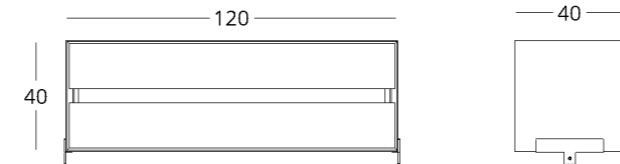

see the price on our website: www.taffor.com | hello@taffor.com

collection

MINIMA

VINYL RECORDS CABINET

Dimensions:
height - 40 cm
width - 120 cm
depth - 40 cm

Item number: 017.005.2025-S
Material: European oak
Finishing: natural oil
Weight: 37 kg