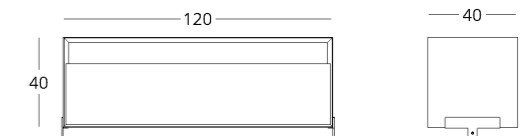

see the price on our website: www.taffor.com | hello@taffor.com

collection / MINIMA