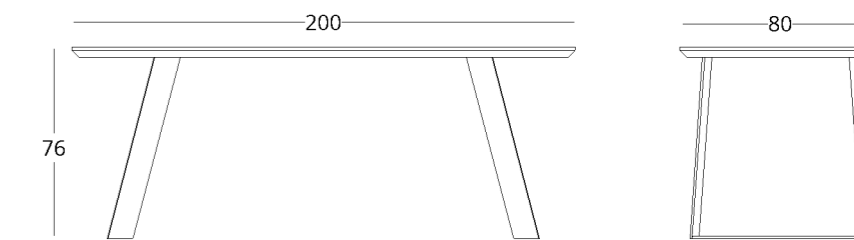

## DINING TABLE

Dimensions:  
height - 76 cm  
width - 200 cm  
depth - 80 cm

Item number: 017.003.1043-S  
Material: European oak, metal  
Finish: colourless matt lacquer  
Weight: 70 kg

Recommended height of the dining table: 76 cm, but may vary depending on your height and preferences.

or follow the direct link:

collection

*just M*

see the price on our website: [www.taffor.com](http://www.taffor.com) | [hello@taffor.com](mailto:hello@taffor.com)

CHAIR

Dimensions:  
height - 78 cm  
width - 36 cm  
depth - 37 cm