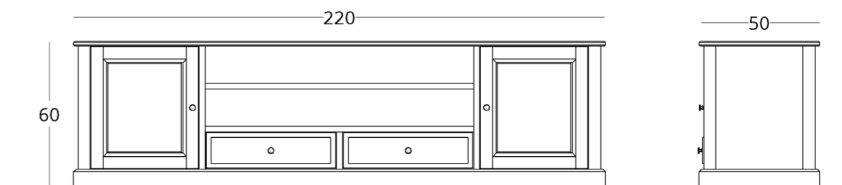

see the price on our website: www.taffor.com | hello@taffor.com

see the price on our website: www.taffor.com | hello@taffor.com