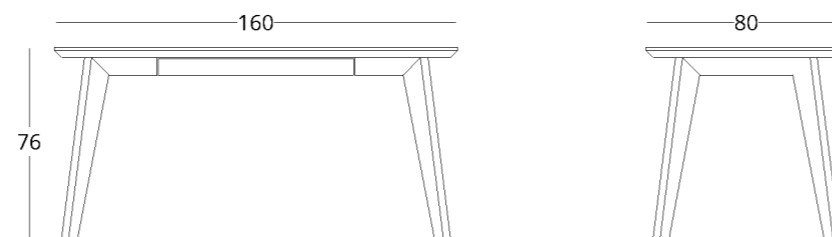

DINING TABLE

Dimensions:
height - 76 cm
width - 160 cm
depth - 80 cm

Item number: 017.003.3002-S
Material: European oak
Finish: colourless matt lacquer
Weight: 45 kg

Equipped with a cutlery drawer with divider.

Recommended height of the dining table is 76 cm, but it can be altered depending on your height and preferences.

1. Options:
2. Cutlery drawer with double-sided opening

To view the 3D model in the browser and place it in your interior, scan the QR code and follow the link

or follow the direct link:

collection / *just M*

see the price on our website: www.taffor.com | hello@taffor.com

DINING TABLE

Dimensions:
height - 76 cm
diameter - 120 cm

Item number: 0017.003.1014-S
Material: European oak
Finish: colourless matt lacquer
Weight: 35 kg

Recommended height of the dining table is 76 cm, but can be altered depending on your height and preferences.

1. Tabletop diameter:
2. minimum - 90 cm.
   - maximum 140 cm.

1. Options:
2. folding version

To view the 3D model in the browser and place it in your interior, scan the QR code and follow the link

or follow the direct link:

collection / *just M*