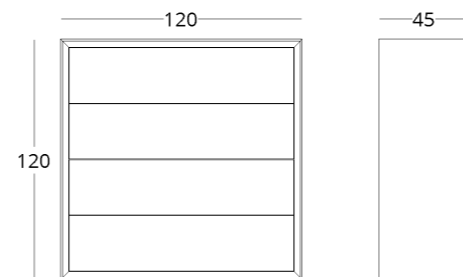

DRESSER

Dimensions:
height - 120 cm
width - 120 cm
depth - 45 cm

Item number: 017.003.2004-S
Material: European oak
Finishing: natural oil
Weight: 78 kg

Drawers equipped with hide-mounted runners, open by pressing on the front.

Options:

- drawer dividers
- built-in device for wireless charging of mobile devices on the worktop
- fronts decorated with coloured glass

shop online

To view the 3D model in the browser and place it in your interior, scan the QR code and follow the link

or follow the direct link:

collection / *just M*

see the price on our website: www.taffor.com | hello@taffor.com

DRESSER

Dimensions:
height - 90 cm
width - 160 cm
depth - 45 cm

Item number: 017.003.3004-S
Material: European oak
Finishing: natural oil
Weight: 80 kg

Options:

- glass shelves
- drawers in place of shelves
- wireless charging unit for mobile devices integrated in the worktop
- door fronts with coloured glass

shop online

To view the 3D model in the browser and place it in your interior, scan the QR code and follow the link

or follow the direct link:

collection / *just M*