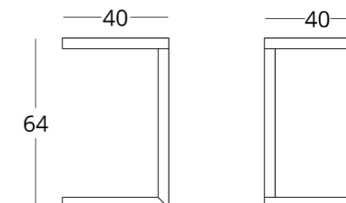

BEDSIDE TABLE

collection / *just M*

Dimensions:  
height - 70 cm  
width - 50 cm  
depth - 45 cm

Item number: 017.003.6038-S  
Material: European oak  
Finish: natural oil  
Weight: 12 kg

see the price on our website: [www.taffor.com](http://www.taffor.com) | [hello@taffor.com](mailto:hello@taffor.com)

Dimensions:  
height - 64 cm  
width - 40 cm  
depth - 40 cm

Item number: 017.003.7038-S  
Material: European oak  
Finish: natural oil  
Weight: 4.5 kg

083