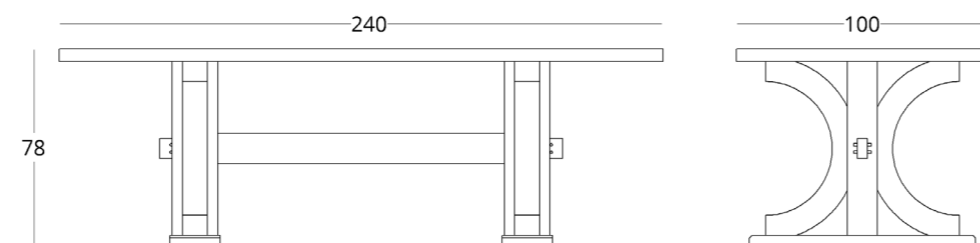

DINING TABLE

Dimensions:
height - 78 cm
width - 240 cm
depth - 100 cm

Item number: 012.001.1208-S
Material: European oak
Finish: colourless matt lacquer
Weight: 135 kg

1. Options:
2. stone worktop
   - glass worktop
   - equipment with a decorative biofuel fireplace

To view the 3D model in the browser and place it in your interior, scan the QR code and follow the link

or follow the direct link:

see the price on our website: www.taffor.com | hello@taffor.com

collection / BUREAU

DINING TABLE

Dimensions:
height - 78 cm
diameter - 140 cm

Item number: 012.001.3408-S
Material: European oak
Finish: colourless matt lacquer
Weight: 65 kg

1. Options:
2. stone worktop
   - glass worktop

To view the 3D model in the browser and place it in your interior, scan the QR code and follow the link

or follow the direct link:

see the price on our website: www.taffor.com | hello@taffor.com

collection / BUREAU