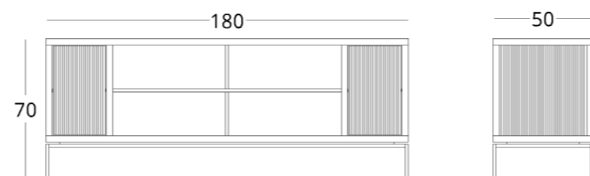

see the price on our website: www.taffor.com | hello@taffor.com

only GNE

TV CUPBOARD

Dimensions:
height - 57 cm
width - 180 cm
depth - 45 cm

Item number: 014.005.0008-S
Material: Oliva
Finishing: natural oil
Weight: 60 kg

1. Options:
2. modification of the proportions to suit the dimensions of your appliance
   - transparent glass doors
   - coloured glass doors
   - Door painting in RAL colours