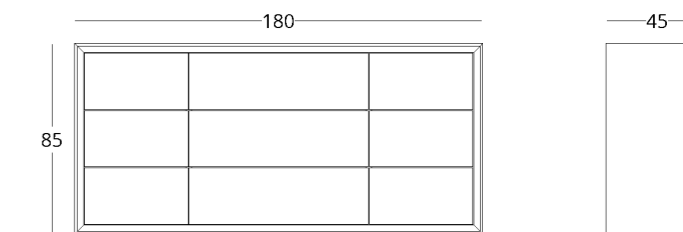

see the price on our website: www.taffor.com | hello@taffor.com

collection

just M