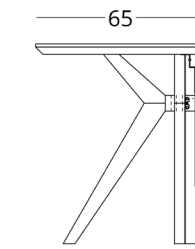

## DINING TABLE

Dimensions:  
height - 76 cm  
diameter - 120 cm

Item number: 017.003.1020-S  
Material: European oak  
Finish: opaque matt lacquer  
Weight: 35 kg

Recommended height of the dining table: 76 cm, but may vary depending on your height and preferences.

The recommended height of the dining table is 76 cm, but it can be adjusted according to your height and preferences.

Diameter of the table top:

- minimum - 90 cm.
- maximum - 130 cm.

shop online

To view the 3D model in the browser and place it in your interior, scan the QR code and follow the link

## DINING TABLE

collection / *just M*

Dimensions:  
height - 76 cm  
diameter - 120 cm

Item number: 017.003.1019-S  
Material: European oak  
Finish: colourless matt lacquer  
Weight: 37 kg

Recommended height of the dining table: 76 cm, but may vary depending on your height and preferences.

Diameter of the tabletop:  
• minimum - 90 cm.  
• maximum - 140 cm.

Options:  
• folding version

minimum width (diameter): 90 cm  
Maximum width: 190 cm (depending on the diameter when folded)  
Folding table item: 017.003.2019-S  
Features:  
• the insert is stored separately from the table  
• maximum liner width 50 cm