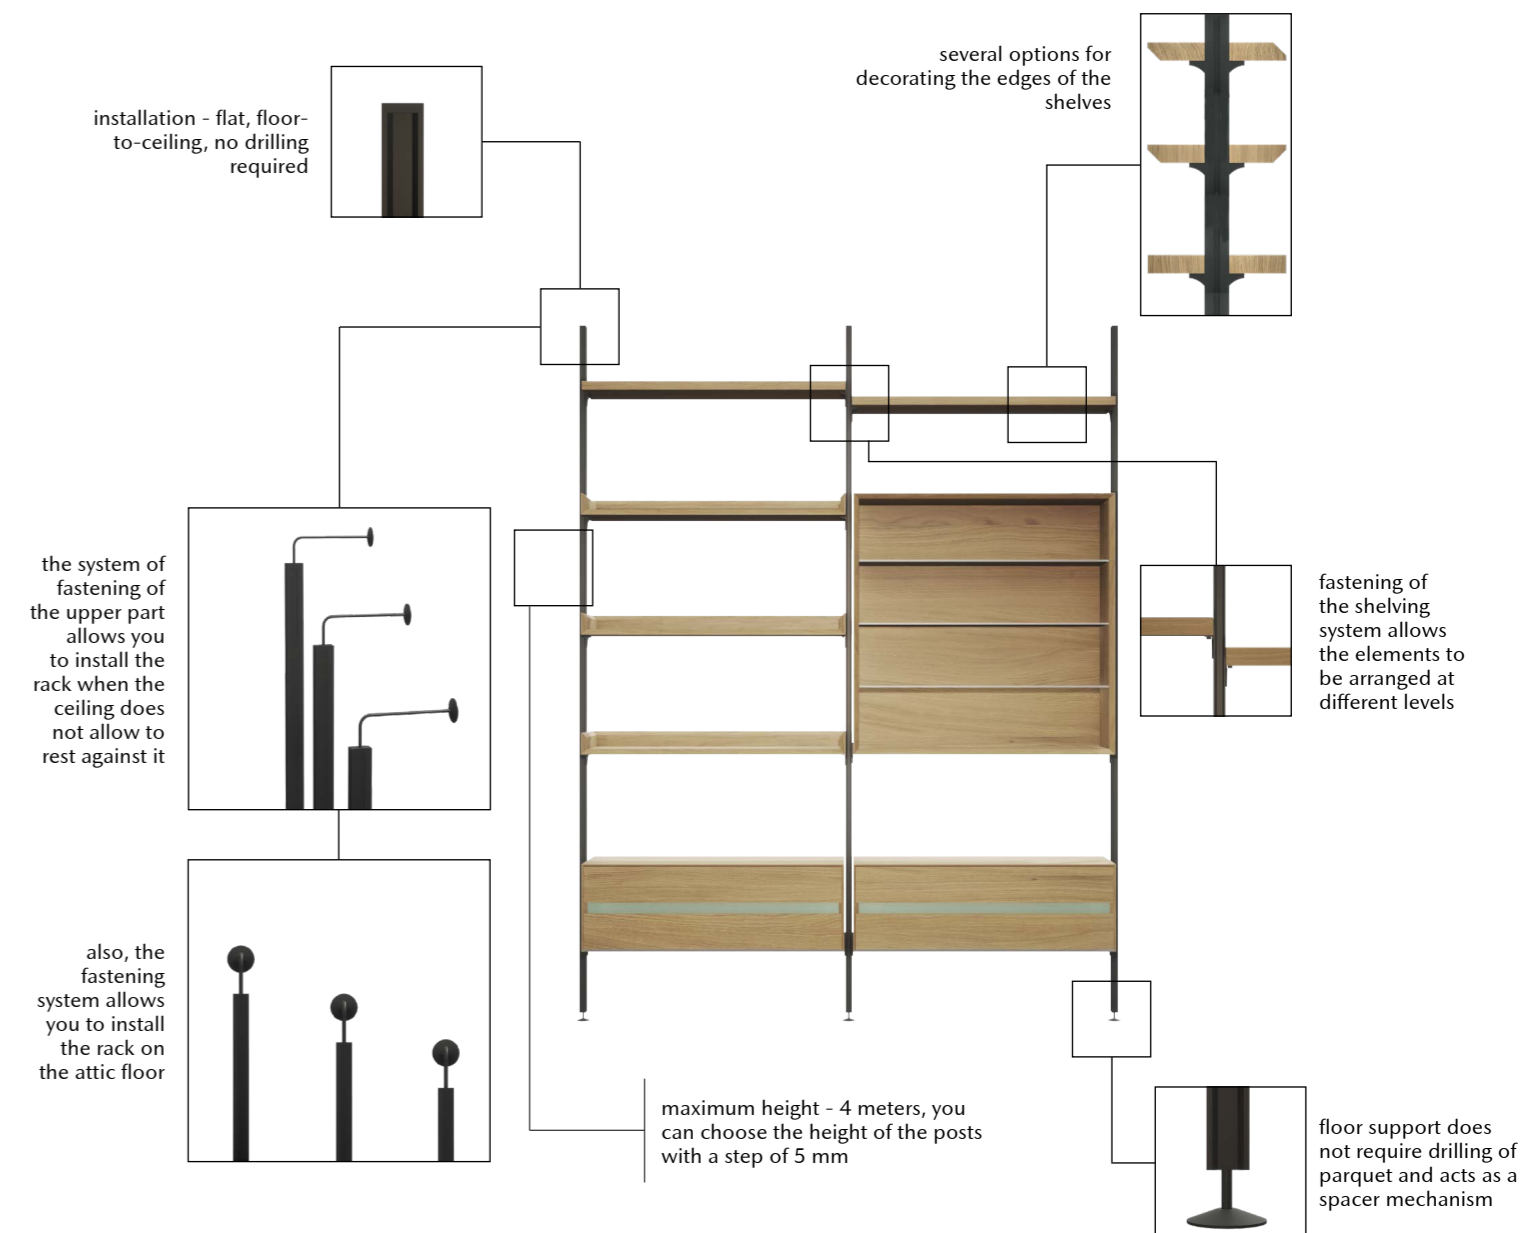

ОТЛИЧИТЕЛЬНЫЕ ОСОБЕННОСТИ