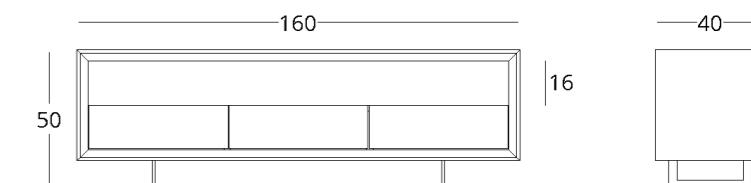

see the price on our website: www.taffor.com | hello@taffor.com

071