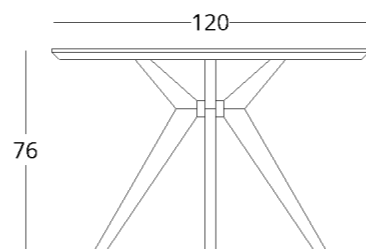

or follow the direct link:

collection

just M

CUPBOARD

Dimensions:
height - 210 cm
width - 120 cm
depth - 45 cm

Item number: 017.003.1009-S
Material: European oak
Finishing: natural oil
Weight: 128 kg

Maximum height: 240 cm
Maximum width: 240 cm
Maximum depth: 70 cm

Recommended height of the dining table is 76 cm, but can be altered depending on your height and preferences.

- Tabletop diameter:
- minimum - 90 cm.
 - maximum 140 cm.

- Options:
- folding version

To view the 3D model in the browser and place it in your interior, scan the QR code and follow the link

see the price on our website: www.taffor.com | hello@taffor.com

collection / *just M*

DINING TABLE

collection / *just M*

Dimensions:
height - 76 cm
diameter - 120 cm

Item number: 017.003.1020-S
Material: European oak
Finish: opaque matt lacquer
Weight: 35 kg

Recommended height of the dining table: 76 cm, but may vary depending on your height and preferences.

Diameter of the table top:
• minimum - 90 cm.
• maximum - 130 cm.

Options:
• folding version

minimum width (diameter): 90 cm
Maximum width: 180 cm (depending on the diameter when folded)
Folding table item: 017.003.2020-S
Features:
• the insert is stored separately from the table
• maximum liner width 50 cm