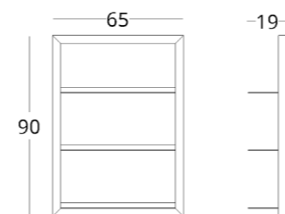

see the price on our website: www.taffor.com | hello@taffor.com

WALL HANGER

Dimensions:
height - 30 cm
width - 90 cm
depth - 30 cm

Item number: 017.012.1007-S
Material: European oak
Finish: colourless matt lacquer
Weight: 7 kg