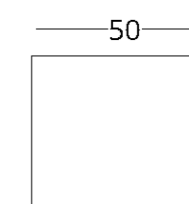

These dimensions are given as an example and are based on the dimensions of Villeroy & Boch Finion built-in washbasins with countertops.

Tabletop sinks with other dimensions may be available on the market. If this is the case, we can produce a cabinet to match your chosen sink.

The number of drawers required may vary depending on the width of the cabinet.

If you require any other dimensions for the cabinet and therefore the washbasin, we can produce the washbasin to order.