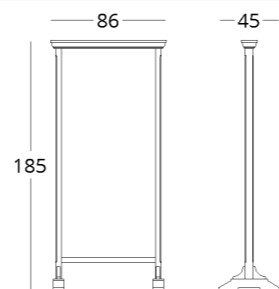

see the price on our website: www.taffor.com | hello@taffor.com

MIRROR

Dimensions:
height - 120 cm
width - 180 cm
depth - 10 cm

Item number: 012.001.3009-S
Material: European oak, glass
Finishing: natural oil
Weight: 30 kg