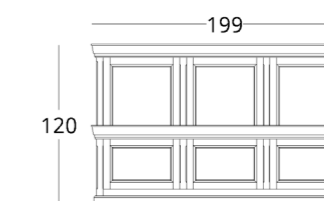

BEDROOM

BED

Dimensions:
height - 120 cm
width 199 cm
depth - 239 cm

Item number: 012.001.1010-S
Material: oak
Finishing: natural oil
Weight: 102 kg

1. Options:
2. illuminated space under the bed with motion detector

To view the 3D model in the browser and place it in your interior, scan the QR code and follow the link

or follow the direct link:

collection

BUREAU