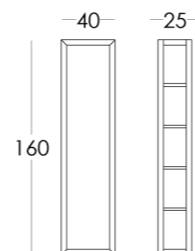

see the price on our website: www.taffor.com | hello@taffor.com

FLOOR MIRROR

Dimensions:
height - 167 cm
width - 60 cm
depth - 44 cm

Item number: 017.012.3002-S
Material: European oak, water-resistant mirror
Finish: colourless matt lacquer
Weight: 10 kg