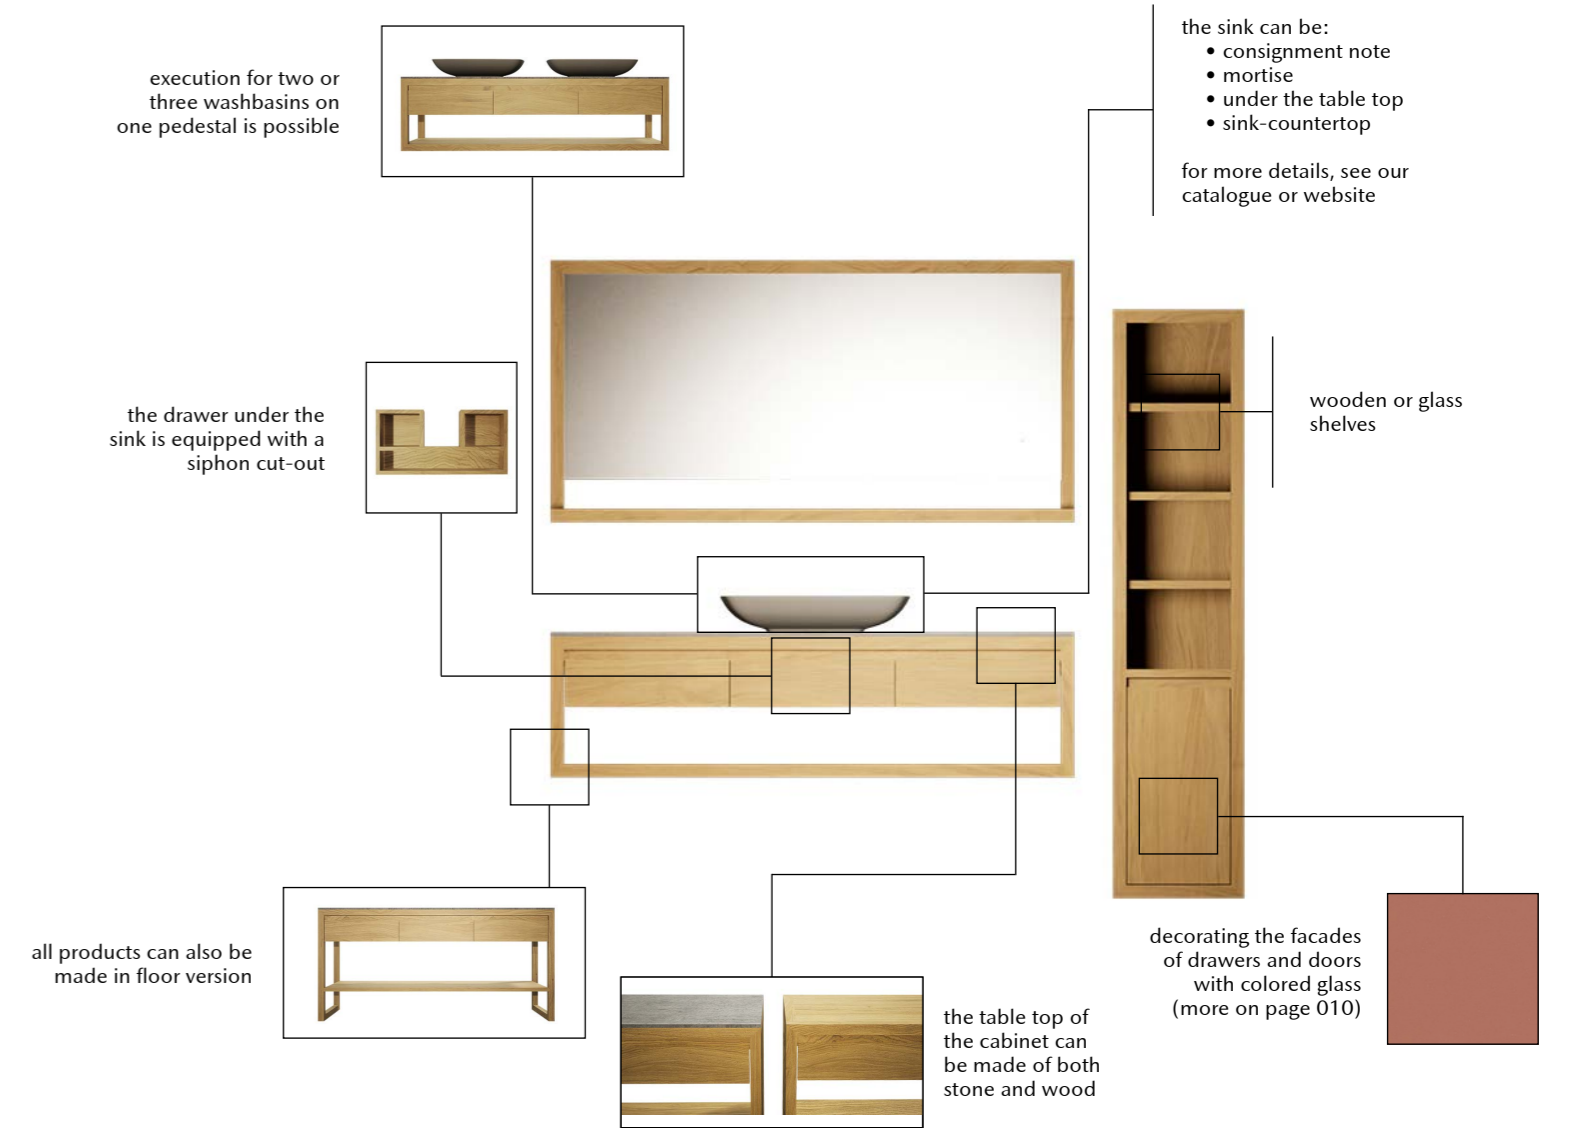

DISTINCTIVE FEATURES