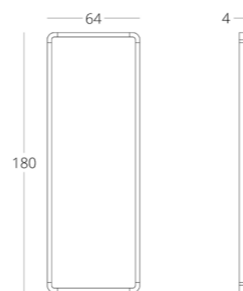

MIRROR

Dimensions:
height - 180 cm
width - 64 cm
depth - 4 cm

Item number: 017.007.1004-S
Material: European oak
Finish: natural oil
Weight: 18 kg.

shop online

To view the 3D model in the browser and place it in your interior, scan the QR code and follow the link

or follow the direct link:

collection / WALLE

MIRROR

Dimensions:
height - 80 cm
width - 120 cm
depth - 4 cm

Item number: 017.007.2004-S
Material: European oak
Finish: natural oil
Weight: 15 kg.

shop online

To view the 3D model in the browser and place it in your interior, scan the QR code and follow the link

or follow the direct link:

collection / WALLE