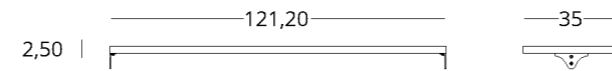

- Options:
- coloured glass shelves

shop online

To view the 3D model in the browser and place it in your interior, scan the QR code and follow the link

or follow the direct link:

see the price on our website: www.taffor.com | hello@taffor.com