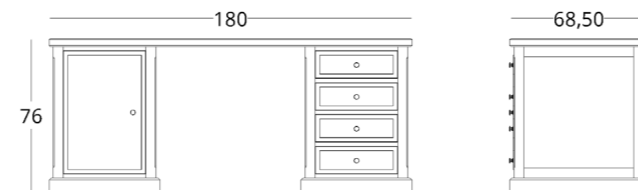

A place for future ideas of yours or ours.

shop online

To view the 3D model in the browser and place it in your interior, scan the QR code and follow the link

or follow the direct link: