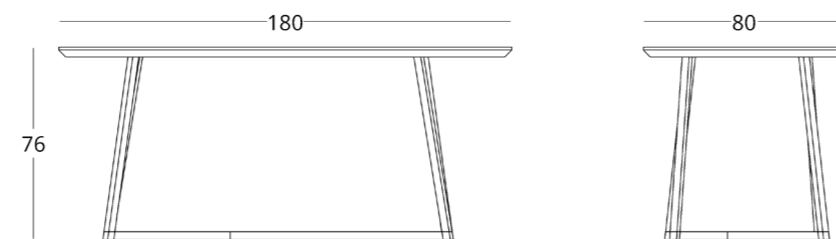

or follow the direct link:

see the price on our website: www.taffor.com | hello@taffor.com

www.taffor.com | hello@taffor.com | +7 (499) 302-33-01

DINING TABLE

Dimensions:
height - 76 cm
width - 180 cm
depth - 80 cm

Maximum depth: 120 cm
Maximum width: 240 cm

- Options:
- equipment with a decorative biofuel fireplace

shop online

To view the 3D model in the browser and place it in your interior, scan the QR code and follow the link

or follow the direct link:

collection

just M

DINING TABLE

Dimensions:
height - 76 cm
width - 180 cm
depth - 110 cm

Item number: 017.003.2047-S
Material: European oak
Finish: colourless matt lacquer, metal
Weight: 55 kg

Recommended height of the dining table: 76 cm, but may vary depending on your height and preferences.

Maximum depth: 120 cm
Maximum width: 240 cm

- Options:
- equipped with a decorative biofuel fireplace
 - mirrored stainless steel pedestal