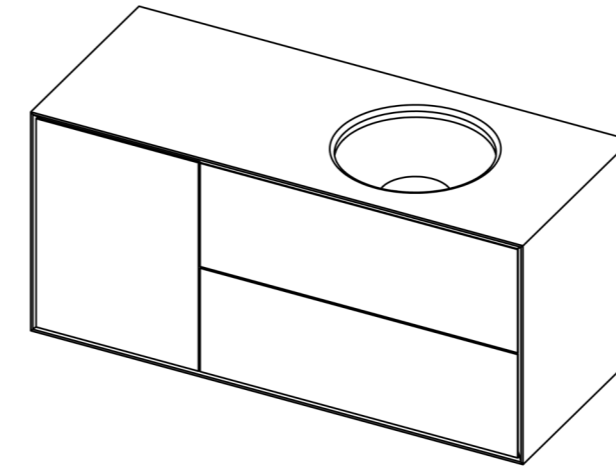

Built-in under-counter sink

Depending on the height of the cabinet and the depth of the sink, the drawer directly under the sink has a cut-out for a siphon, or the drawer is replaced by a front without the drawer behind it.

Not sure which option to choose? Try each one on in your bathroom:

Example dimensions:
55/120/50 (H/W/H)

#4