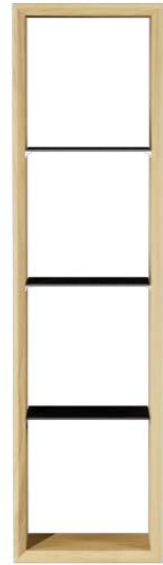

## WALL CABINET

Dimensions:  
height - 120 cm  
width - 32 cm  
depth - 21 cm

Item number: 017.005.1031-S  
Material: European oak  
Finishing: colourless matt lacquer,  
glass  
Weight: 12 kg

- Options:
- back wall
  - wooden shelves