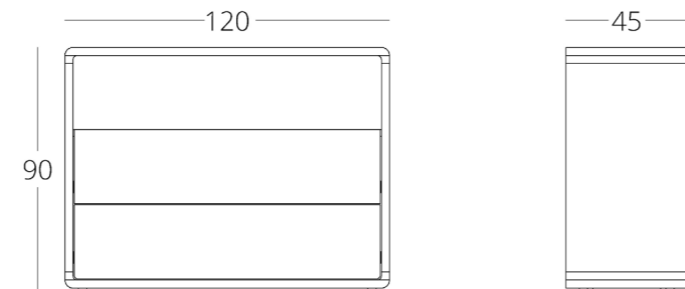

shop online

To view the 3D model in the browser
and place it in your interior, scan the
QR code and follow the link

or follow the direct link:

242

see the price on our website: www.taffor.com | hello@taffor.com