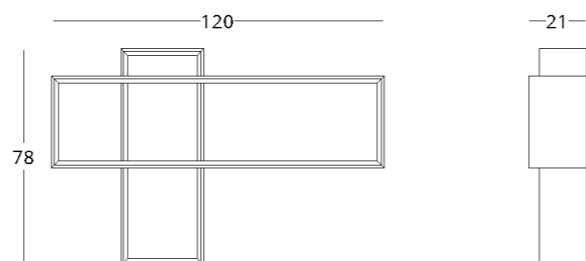

see the price on our website: www.taffor.com | hello@taffor.com

collection

just M

WALL SHELF

Dimensions:
height - 120 cm
width - 32 cm
depth - 21 cm

Item number: 017.003.3006-S
Material: European oak
Finish: natural oil
Weight: 12 kg

Options:
• glass shelves
• backlit glass shelves