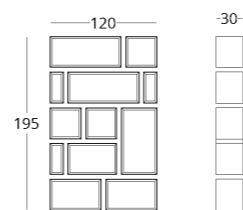

see the price on our website: www.taffor.com | hello@taffor.com

collection /

just M

RACK

Dimensions:
height - 220 cm
width - 150 cm
depth - 45 cm

Item number: 017.003.2134-S
Material: European oak, concrete
Finish: natural oil
Weight: 174 kg

The rack is available in two
versions:

- wall-mounted
- free-standing