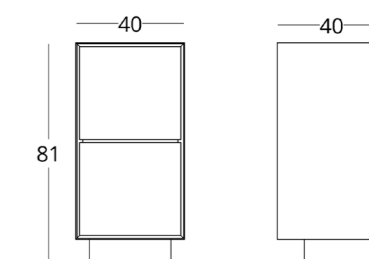

see the price on our website: www.taffor.com | hello@taffor.com