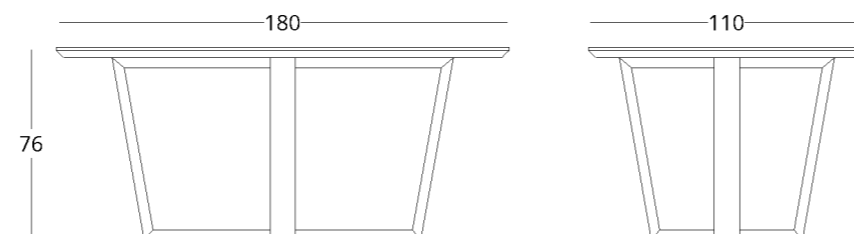

DINING TABLE

Dimensions:
height - 76 cm
width - 180 cm
depth - 110 cm

Item number: 017.003.1023-S
Material: European oak
Finish: colourless matt lacquer
Weight: 55 kg

Recommended height of the dining table: 76 cm, but may vary depending on your height and preferences.

or follow the direct link:

collection

just M

see the price on our website: www.taffor.com | hello@taffor.com

DINING TABLE

collection / *just M*

collection / *just M*

Dimensions:
height - 76 cm
width - 180 cm
depth - 110 cm

Item number: 017.003.2023-S
Material: European oak
Finish: colourless matt lacquer
Weight: 60 kg

Recommended height of the dining table: 76 cm, but may vary depending on your height and preferences.

Maximum depth: 130 cm.
Maximum width: 250 cm

or follow the direct link:

see the price on our website: www.taffor.com | hello@taffor.com

www.taffor.com | hello@taffor.com | +7 (499) 302-33-01

DINING TABLE

Dimensions:
height - 76 cm
width - 180 cm
depth - 80 cm