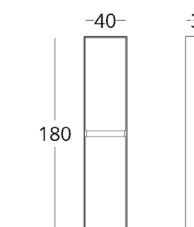

see the price on our website: www.taffor.com | hello@taffor.com

collection

MINIMA
bathroom