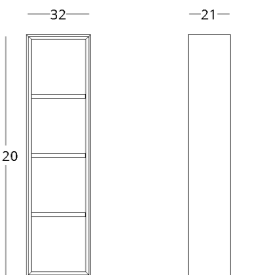

see the price on our website: www.taffor.com | hello@taffor.com

collection

just M