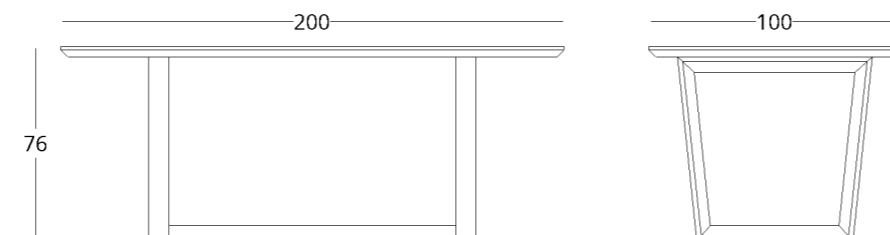

DINING TABLE

Dimensions:
height - 76 cm
width - 200 cm
depth - 100 cm

Item number: 017.003.2041-S
Material: European oak
Finish: colourless matt lacquer
Weight: 100 kg

Recommended height of the dining table: 76 cm, but may vary depending on your height and preferences.

Maximum depth: 120 cm.
Maximum width: 240 cm

1. Options:
2. equipment with a decorative biofuel fireplace
   - artificial stone tabletop
   - tempered glass worktop

shop online

To view the 3D model in the browser and place it in your interior, scan the QR code and follow the link

or follow the direct link:

collection

just M

see the price on our website: www.taffor.com | hello@taffor.com

DINING TABLE

Dimensions:
height - 76 cm
width - 180 cm
depth - 110 cm

Item number: 017.003.1023-S
Material: European oak
Finish: colourless matt lacquer
Weight: 55 kg

Recommended height of the dining table: 76 cm, but may vary depending on your height and preferences.

Maximum depth: 130 cm.
Maximum width - 250 cm

1. Options:
2. equipment with a decorative biofuel fireplace
   - artificial stone worktop

shop online

To view the 3D model in the browser and place it in your interior, scan the QR code and follow the link

or follow the direct link:

collection

just M