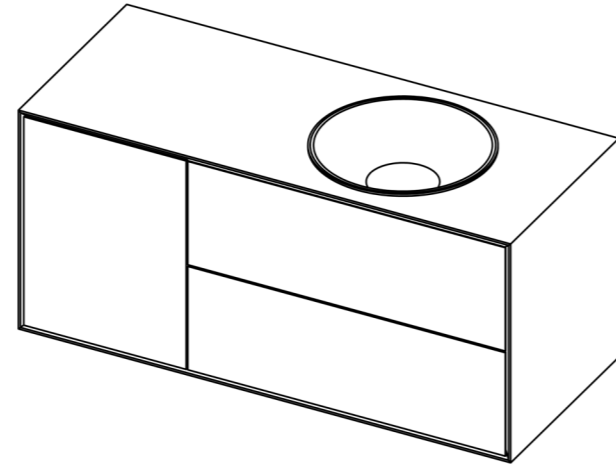

Built-in sink

In this version, depending on the height of the cabinet and the depth of the sink, the drawer directly under the sink has a cut-out for a siphon, or the drawer is replaced with a front without the drawer behind it.

Not sure which option to choose? Try each one on in your bathroom:

Example dimensions:
55/120/50 (H/W/H)

#3