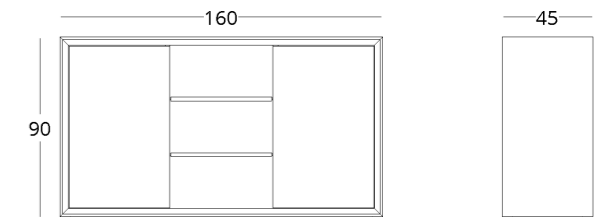

see the price on our website: www.taffor.com | hello@taffor.com