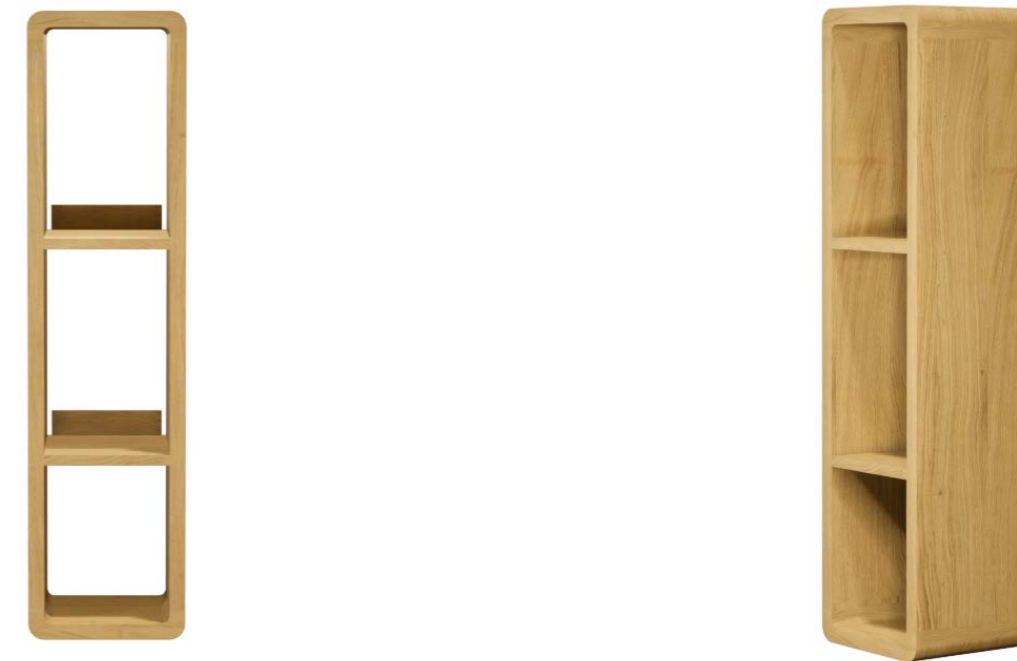

242

see the price on our website: www.taffor.com | hello@taffor.com

collection

WALLE

WALL CABINET

Dimensions:
height - 120 cm
width - 30 cm
depth - 30 cm

Item number: 017.007.1007-S
Material: European oak
Finish: natural oil
Weight: 18 kg.