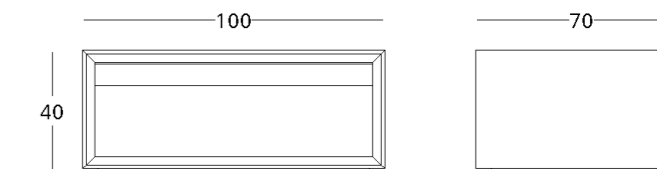

## COFFEE TABLE

Dimensions:  
height - 40 cm  
width - 100 cm  
depth - 70 cm

Item number: 017.003.2008-S  
Material: European oak  
Finishing: natural oil  
Weight: 47 kg

Options:  
• drawer that opens in two  
directions

## WALL SHELF

Dimensions:  
height - 78 cm  
width - 120 cm  
depth - 21 cm

Item number: 017.003.1006-S  
Material: European oak  
Finish: natural oil  
Weight: 15 kg

The shelf can be modified,  
supplemented with elements to  
your design.