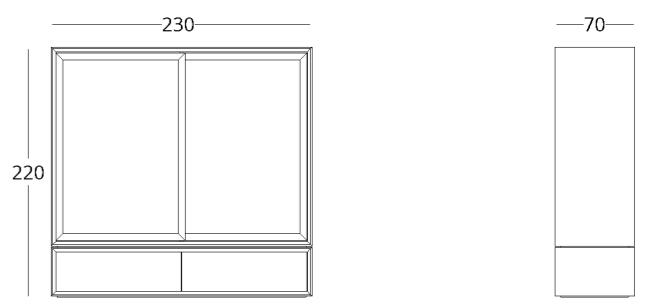

see the price on our website: www.taffor.com | hello@taffor.com