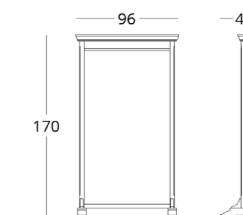

see the price on our website: www.taffor.com | hello@taffor.com

collection

BUREAU