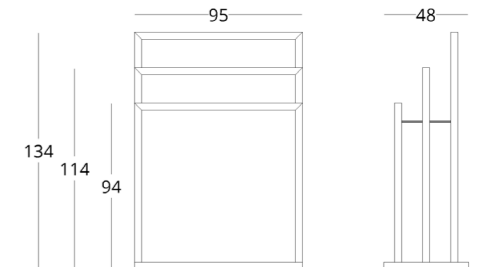

FLOOR TOWEL RACK

Dimensions:
height - 140 cm
width - 70 cm
depth - 30 cm

Item number: 017.012.1008-S
Material: European oak
Finish: colourless matt lacquer
Weight: 10 kg

shop online

To view the 3D model in the browser and place it in your interior, scan the QR code and follow the link

or follow the direct link:

collection / NUMBER 1

FLOOR TOWEL RACK

Dimensions:
height - 134 cm
width - 95 cm
depth - 48 cm

Item number: 017.012.2008-S
Material: oak European
Finish: colourless matt lacquer
Weight: 11 kg

shop online

To view the 3D model in the browser and place it in your interior, scan the QR code and follow the link

or follow the direct link:

collection / NUMBER 1