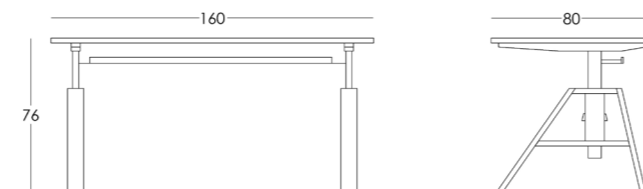

A place for future ideas of yours or ours.