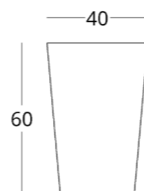

see the price on our website: www.taffor.com | hello@taffor.com

collection

MINIMA
bathroom

MIRROR

Dimensions:
height - 80 cm
width - 150 cm
depth - 4 cm

Item number: 017.005.1011-S
Material: European oak, water-
resistant mirror
Finish: colourless matt lacquer
Weight: 24 kg

Wall-mounted.