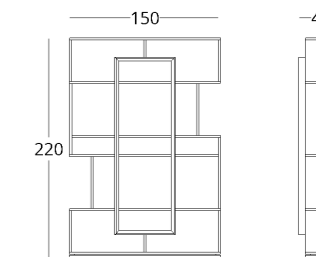

collection / *just M*

Dimensions:
height - 40 cm
width - 100 cm
depth - 70 cm

Item number: 017.003.2008-S
Material: European oak
Finishing: natural oil
Weight: 47 kg

- Options:
- drawer that opens in two directions

collection

just M

WALL SHELF

Dimensions:
height - 195 cm
width - 120 cm
depth - 30 cm

Item number: 017.003.2006-S
Material: oak
Finishing: natural oil
Total weight 100 kg

The shelf can be customised,
supplemented with additional
elements to suit your design.

- wall-mounted
- free-standing

Options:

- removable drawer for wine bottles
- back wall in individual modules or all modules

shop online

To view the 3D model in the browser
and place it in your interior, scan the
QR code and follow the link

or follow the direct link:

see the price on our website: www.taffor.com | hello@taffor.com

collection /

just M

RACK

Dimensions:
height - 104 cm
width - 103 cm
depth - 37 cm

Item number: 017.003.1034-S
Material: European oak
Finish: natural oil
Total weight 54 kg.