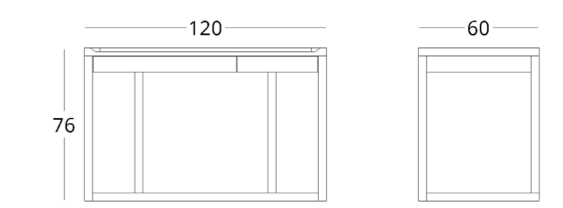

DESKS

DESK

Dimensions:
height - 76 cm
width - 120 cm
depth - 60 cm

Item number: 014.005.1003-S
Material: European oak
Finishing: natural oil
Weight: 30 kg

1. Options:
2. Decorating drawer fronts with coloured glass
   - Proportioning of drawers
   - drawer dividers
   - insert for small stationery
   - soft lining on the bottom of the drawer
   - Openings in the tabletop for cables
   - organiser for cables
   - wireless charger for mobile devices integrated on the worktop

To view the 3D model in the browser and place it in your interior, scan the QR code and follow the link

or follow the direct link: