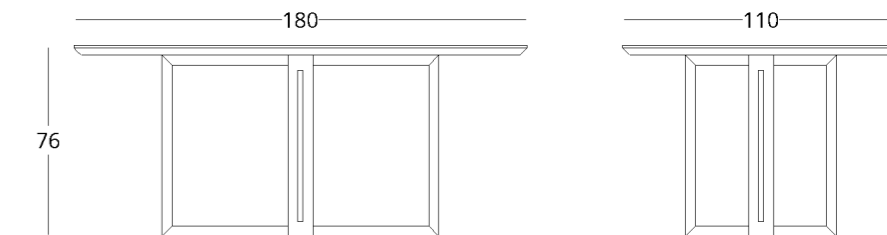

DINING TABLE

Dimensions:
height - 76 cm
width - 180 cm
depth - 110 cm

Item number: 017.003.1023-S
Material: European oak
Finish: colourless matt lacquer
Weight: 55 kg

Recommended height of the dining table: 76 cm, but may vary depending on your height and preferences.

Maximum depth: 130 cm.
Maximum width - 250 cm

- Options:
- equipment with a decorative biofuel fireplace
 - artificial stone worktop

shop online

To view the 3D model in the browser and place it in your interior, scan the QR code and follow the link

or follow the direct link:

collection

just M

see the price on our website: www.taffor.com | hello@taffor.com

DINING TABLE

collection / *just M*

collection / *just M*

Dimensions:
height - 76 cm
width - 180 cm
depth - 110 cm