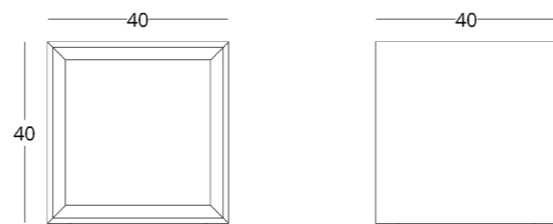

see the price on our website: www.taffor.com | hello@taffor.com

collection

just M

COFFEE TABLE

Dimensions:
height - 32 cm
width - 100 cm
depth - 60 cm

Item number: 017.003.1018-S
Material: European oak
Finish: natural oil
Weight: 38 kg