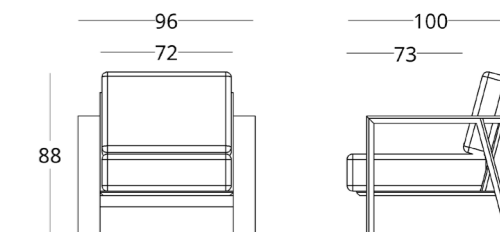

collection / *just M*

BAR STOOL

Dimensions:
height - 101 cm
width - 53 cm
depth - 60 cm
seat height: 70,5 cm

Item number: 017.003.3007-S
Material: European oak
Finish: natural oil
Weight: 10 kg

The dimensions of the chair cannot be changed.

collection / *just M*

STOOL

Dimensions:
height - 45 cm
width - 55 cm
depth - 30 cm
Seat height: 45 cm

Item No.: 017.003.3012-S
Material: European oak
Finish: natural oil
Weight: 8 kg

The dimensions of the stool
cannot be changed.

ARMCHAIR

collection / *just M*

Dimensions:
height - 88 cm
width - 86 cm
depth - 100 cm

Item number: 017.003.2029-S
Material: European oak, natural leather
Finishing: natural oil
Weight: 28 kg

Options:
• fabric pillows

COFFEE TABLE

Dimensions:
height - 40 cm
width - 40 cm
depth - 40 cm

Item number: 017.003.1001-S
Material: European oak
Finish: natural oil
Weight: 14 kg

Options:
• shelf

shop online

To view the 3D model in the browser and place it in your interior, scan the QR code and follow the link