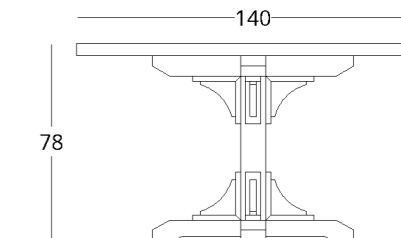

DINING TABLE

Dimensions:
height - 78 cm
width - 240 cm
depth - 100 cm

Item number: 012.001.1208-S
Material: European oak
Finish: colourless matt lacquer
Weight: 135 kg

Options:

- stone worktop
- glass worktop
- equipment with a decorative biofuel fireplace

shop online

To view the 3D model in the browser and place it in your interior, scan the QR code and follow the link

or follow the direct link:

see the price on our website: www.taffor.com | hello@taffor.com

collection

BUREAU

DINING TABLE

Dimensions:
height - 78 cm
diameter - 140 cm

Item number: 012.001.3408-S
Material: European oak
Finish: colourless matt lacquer
Weight: 65 kg

Options:

- stone worktop
- glass worktop

shop online

To view the 3D model in the browser and place it in your interior, scan the QR code and follow the link

or follow the direct link:

see the price on our website: www.taffor.com | hello@taffor.com

collection

BUREAU