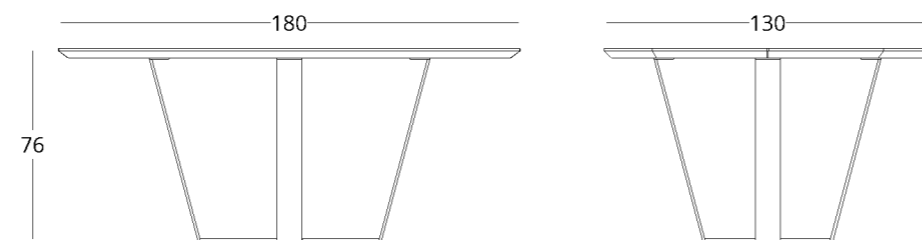

shop online

To view the 3D model in the browser and place it in your interior, scan the QR code and follow the link

or follow the direct link:

collection

just M

DINING TABLE

Dimensions:
height - 76 cm
width - 180 cm
depth - 130 cm

Maximum width: 220 cm

Options:

- equipped with a decorative biofuel fireplace
- mirrored stainless steel pedestal

shop online

To view the 3D model in the browser and place it in your interior, scan the QR code and follow the link

or follow the direct link:

collection

just M

see the price on our website: www.taffor.com | hello@taffor.com

DINING TABLE

Dimensions:
height - 76 cm
width - 200 cm
depth - 80 cm

Item number: 017.003.1043-S
Material: European oak, metal
Finish: colourless matt lacquer
Weight: 70 kg

Recommended height of the dining table: 76 cm, but may vary depending on your height and preferences.

Maximum depth: 110 cm
Maximum width: 240 cm

Options:

- equipped with a decorative biofuel fireplace
- mirrored stainless steel pedestal