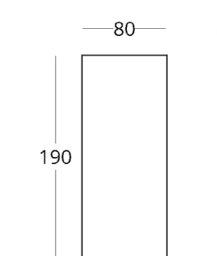

see the price on our website: www.taffor.com | hello@taffor.com

collection

MINIMA
bathroom