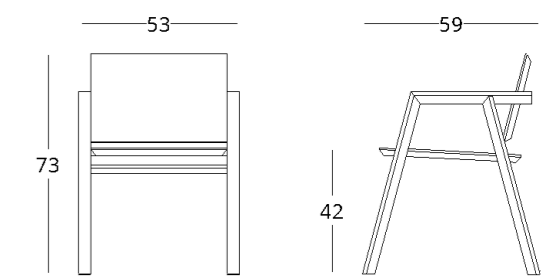

CHAIR

Dimensions:
height - 78 cm
width - 36 cm
depth - 37 cm

Item number: 017.005.1017-S
Material: European oak
Finish: natural oil
Weight: 5 kg

The dimensions of the chair cannot be changed.

To view the 3D model in the browser and place it in your interior, scan the QR code and follow the link

or follow the direct link:

collection / *just M*

CHAIR

Dimensions:
height - 72 cm
width - 53 cm
depth - 59 cm

Item number: 017.003.1007-S
Material: European oak
Finish: natural oil
Weight: 8 kg

The dimensions of the chair cannot be changed.

To view the 3D model in the browser and place it in your interior, scan the QR code and follow the link

or follow the direct link:

collection / *just M*

CHAIR

Dimensions:
height - 75 cm
width - 35 cm
depth - 45 cm