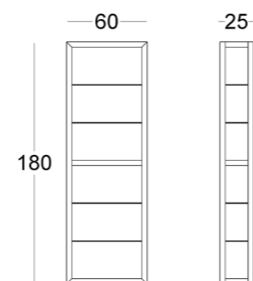

see the price on our website: www.taffor.com | hello@taffor.com

collection / NUMBER 1

DRESSER

Dimensions:
height - 70 cm
width - 80 cm
depth - 35 cm

Item number: 017.012.1005-S
Material: European oak
Finish: colourless matt lacquer
Weight: 45 kg

1. Options:
2. fabrication with stone worktop
   - stone worktop colour choice
   - decorating the fronts with coloured glass