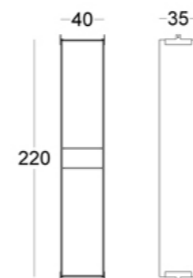

CABINET

Dimensions:
height - 220 cm
width - 40 cm
depth - 35 cm

Item number: 017.005.1020-S
Material: European oak, coloured glass
Finishing: natural oil
Weight: 45 kg

1. Options:
2. wooden doors
   - glass shelves
   - transparent glass door

collection / MINIMA

CABINET

Dimensions:
height - 72 cm
width - 138,8 cm
depth - 35 cm

Item number: 017.005.1018-S
Material: European oak, coloured glass
Finishing: natural oil
Weight: 33 kg

1. Options:
2. wooden doors
   - glass shelves
   - two doors
   - transparent glass doors

collection / MINIMA

shop online

To view the 3D model in the browser and place it in your interior, scan the QR code and follow the link

or follow the direct link:

see the price on our website: www.taffor.com | hello@taffor.com

shop online

To view the 3D model in the browser and place it in your interior, scan the QR code and follow the link

or follow the direct link:

see the price on our website: www.taffor.com | hello@taffor.com