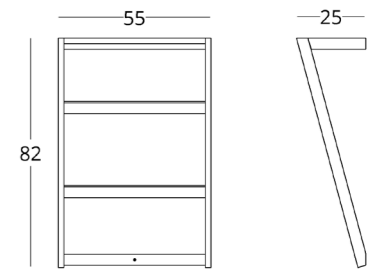

shop online

To view the 3D model in the browser and place it in your interior, scan the QR code and follow the link

or follow the direct link:

collection / NUMBER 1

see the price on our website: www.taffor.com | hello@taffor.com