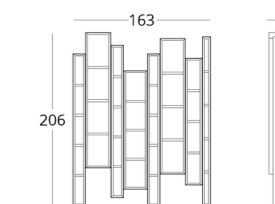

see the price on our website: www.taffor.com | hello@taffor.com

collection / MINIMA