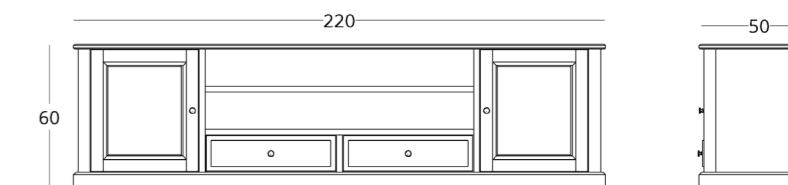

see the price on our website: www.taffor.com | hello@taffor.com

see the price on our website: www.taffor.com | hello@taffor.com