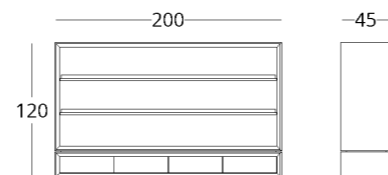

CUPBOARD

Dimensions:
height - 120 cm
width - 200 cm
depth - 45 cm

Item number: 017.003.3009-S
Material: European oak
Finish: natural oil
Weight: 125 kg

Maximum depth: 70 cm
Maximum height: 240 cm

Options:

- lighted space between the shelves
- glass shelves
- lighted glass shelves
- back wall
- glass sliding doors

shop online

To view the 3D model in the browser and place it in your interior, scan the QR code and follow the link

or follow the direct link:

collection

just M

see the price on our website: www.taffor.com | hello@taffor.com

CUPBOARD

Dimensions:
height - 220 cm
width - 200 cm
depth - 45 cm

Item number: 017.003.4009-S
Material: European oak
Finishing: natural oil
Weight: 190 kg

Maximum depth: 70 cm
Maximum width: 240 cm

Drawers equipped with concealed mounting rails with a push-to-open function.

Options:

- lighted space between the shelves
- glass shelves
- Glass shelves with lighting
- back wall
- glass sliding doors

shop online

To view the 3D model in the browser and place it in your interior, scan the QR code and follow the link

or follow the direct link:

collection

just M

see the price on our website: www.taffor.com | hello@taffor.com