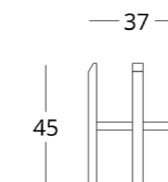

# ACCESSORIES

PLANT STAND

accessories

Dimensions:  
height - 45 cm  
width - 37 cm  
depth - 37 cm

Item number: 017.006.1002-S  
Material: European oak  
Finish: natural oil  
Weight: 2 kg

Dimensions:  
height - 55 cm  
width - 41 cm  
depth - 41 cm