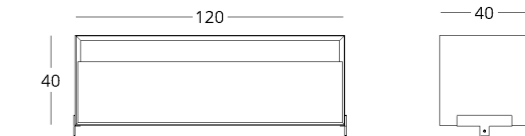

see the price on our website: www.taffor.com | hello@taffor.com

collection

MINIMA