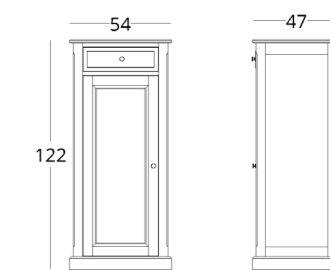

CONSOL

Dimensions:
height - 120 cm
width - 60 cm
depth - 47 cm

Item number: 012.001.1007-S
Material: European oak
Finish: natural oil
Weight: 55 kg

1. Options:
2. drawer dividers
   - box insert for small stationery
   - drawer base insert

To view the 3D model in the browser and place it in your interior, scan the QR code and follow the link

or follow the direct link:

collection / BUREAU

CONSOL

Dimensions:
height - 122 cm
width - 54 cm
depth - 47 cm

Item number: 012.001.4004-S
Material: European oak
Finishing: natural oil
Weight: 42 kg

1. Options:
2. drawer dividers
   - box insert for small stationery
   - liner for drawer bottoms
   - glass door
   - glass panel door

To view the 3D model in the browser and place it in your interior, scan the QR code and follow the link

or follow the direct link: