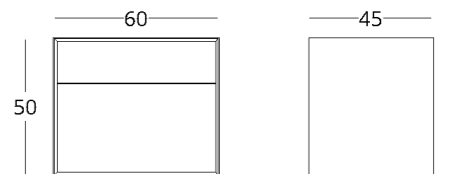

see the price on our website: www.taffor.com | hello@taffor.com