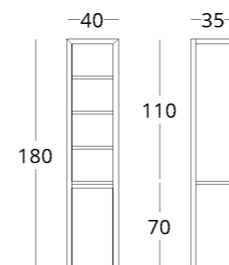

or follow the direct link:

collection / NUMBER 1

collection / NUMBER 1

A place for future ideas of yours or ours.

WALL SHELF

Dimensions:
height - 180 cm
width - 60 cm
depth - 30 cm

Item number: 017.012.1009-S
Material: European oak, glass
Finish: colourless matt lacquer
Weight: 26 kg