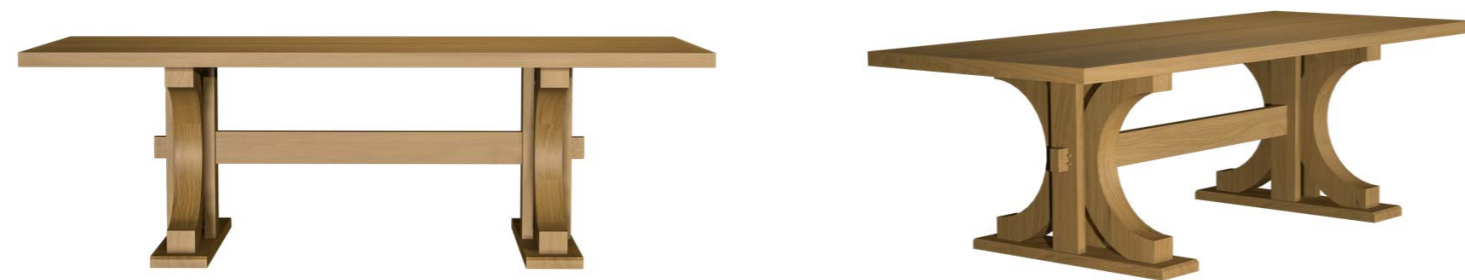

## DINING TABLE

Dimensions:  
height - 78 cm  
width - 240 cm  
depth - 100 cm

Item number: 012.001.1208-S  
Material: European oak  
Finish: colourless matt lacquer  
Weight: 135 kg

- Options:
- stone worktop
  - glass worktop
  - equipment with a decorative biofuel fireplace