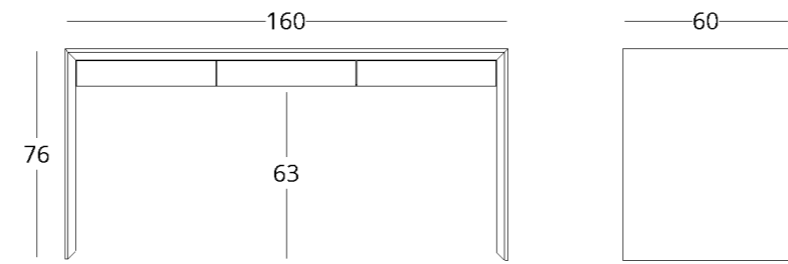

see the price on our website: www.taffor.com | hello@taffor.com

DESK

collection / *just M*

Dimensions:
height - 76 cm
width -160 cm
depth - 60 cm

Item number: 017.003.2030-S
Material: European oak
Finishing: natural oil
Weight: 48 kg

Maximum depth: 70 cm
Maximum width: 240 cm

1. Options:
2. Openings in the worktop for wiring
   - cable manager
   - direct plugging of the tabletop into the power grid (includes mains filter)
   - wireless charging for mobile devices integrated in the tabletop