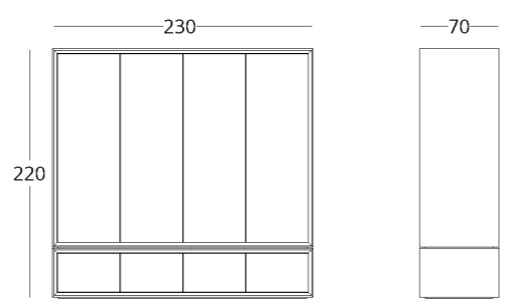

WARDROBE

collection / *just M*

Dimensions:
height - 220 cm
width - 230 cm
depth - 70 cm

Item number: 017.003.5009-S
Material: European oak
Finishing: natural oil
Weight: 330 kg

1. Options:
2. coloured glass doors
   - decorating drawer fronts with coloured glass
   - folding doors
   - motion sensor illumination of the interior

To view the 3D model in the browser and place it in your interior, scan the QR code and follow the link

or follow the direct link:

see the price on our website: www.taffor.com | hello@taffor.com

WARDROBE

collection / *just M*

Dimensions:
height - 220 cm
width - 230 cm
depth - 70 cm

Item number: 017.003.6009-S
Material: European oak
Finishing: natural oil
Weight: 330 kg

1. Options:
2. coloured glass inserts (panels)
   - coloured glass panels for drawer fronts
   - interior lighting with movement sensor

To view the 3D model in the browser and place it in your interior, scan the QR code and follow the link

or follow the direct link: