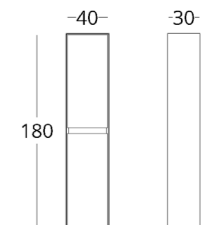

or follow the direct link:

see the price on our website: www.taffor.com | hello@taffor.com

collection

MINIMA
bathroom

WALL CABINET

Dimensions:
height - 220 cm
width - 40 cm
depth - 30 cm

Item number: 017.005.1001-S
Material: European oak
Finish: colourless matt lacquer
Weight: 34 kg