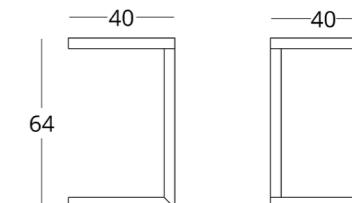

Dimensions:
height - 70 cm
width - 50 cm
depth - 45 cm

Item number: 017.003.6038-S
Material: European oak
Finish: natural oil
Weight: 12 kg

see the price on our website: www.taffor.com | hello@taffor.com