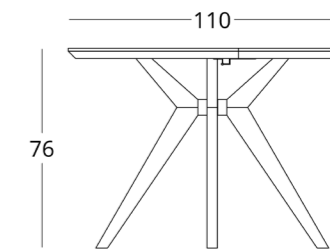

## DINING TABLE

Dimensions:  
height - 76 cm  
diameter - 120 cm

Item number: 017.003.1020-S  
Material: European oak  
Finish: opaque matt lacquer  
Weight: 35 kg

Recommended height of the dining table: 76 cm, but may vary depending on your height and preferences.

The recommended height of the dining table is 76 cm, but it can be adjusted according to your height and preferences.

Diameter of the table top:

- minimum - 90 cm.
- maximum - 130 cm.

shop online

To view the 3D model in the browser and place it in your interior, scan the QR code and follow the link

## DINING TABLE

collection / *just M*

Dimensions:  
height - 76 cm  
diameter - 120 cm

Item number: 017.003.1019-S  
Material: European oak  
Finish: colourless matt lacquer  
Weight: 37 kg

Recommended height of the dining table: 76 cm, but may vary depending on your height and preferences.

Diameter of the tabletop:  
• minimum - 90 cm.  
• maximum - 140 cm.

Options:  
• folding version

minimum width (diameter): 90 cm  
Maximum width: 190 cm (depending on the diameter when folded)  
Folding table item: 017.003.2019-S  
Features:  
• the insert is stored separately from the table  
• maximum liner width 50 cm