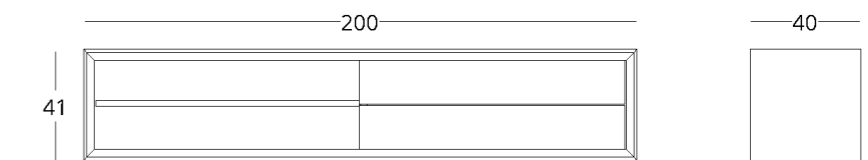

TV SPACE

TV STAND

Dimensions:
height - 41 cm
width - 200 cm
depth - 40 cm

Item number: 017.003.2003-S
Material: European oak
Finishing: natural oil
Weight: 55 kg

Drawer unit drawers with hide-mounted rails that can be opened by pressing on the front.

Options:

- drawer dividers
- box insert for small stationery
- soft padding on the bottom of the drawer
- holes in the worktop for wiring
- wireless charging integrated into worktop
- fronts with coloured glass

To view the 3D model in the browser and place it in your interior, scan the QR code and follow the link

or follow the direct link: