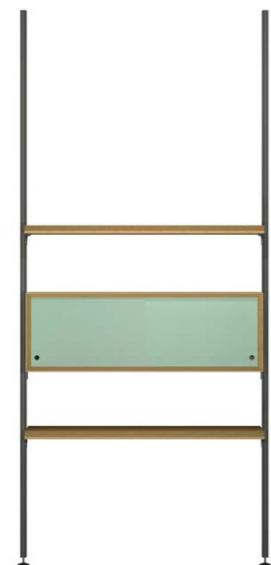

CABINET

Dimensions:
height - 40 cm
width - 120 cm
depth - 35 cm

Item number: 017.005.2023-S
Material: European oak, glass
Finishing: natural oil
Weight: 24 kg

- Options:
- transparent glass doors

shop online