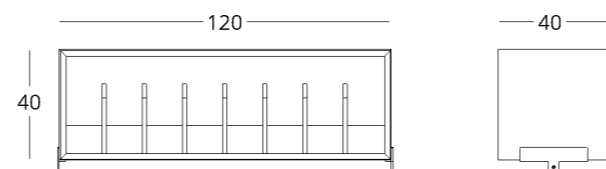

see the price on our website: www.taffor.com | hello@taffor.com

collection / MINIMA

BAR CABINET

Dimensions:
height - 40 cm
width - 120 cm
depth - 40 cm

Item number: 017.005.1028-S
Material: European oak
Finishing: natural oil
Weight: 35 kg