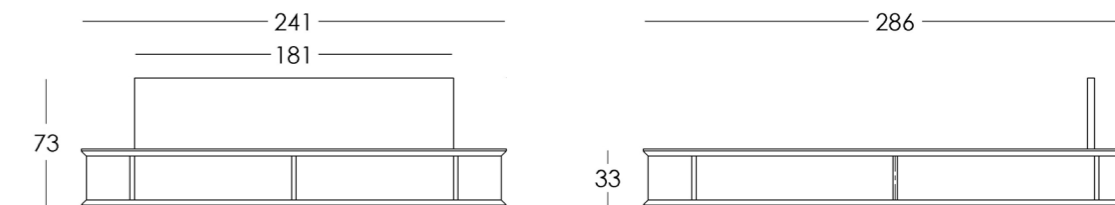

see the price on our website: www.taffor.com | hello@taffor.com