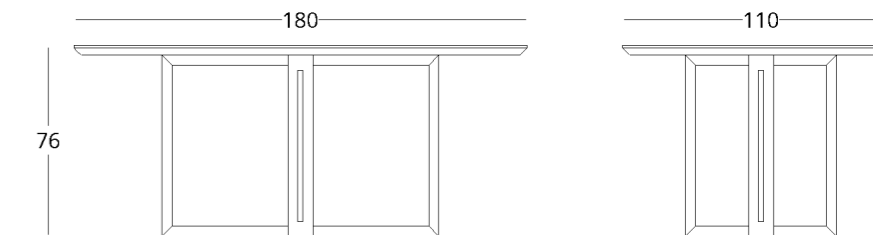

see the price on our website: www.taffor.com | hello@taffor.com