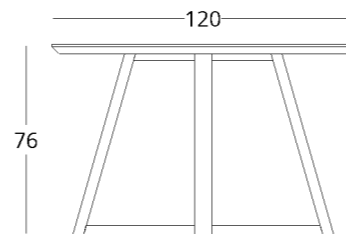

Recommended height of the dining table: 76 cm, but may vary depending on your height and preferences.

Diameter of the tabletop:
• minimum - 90 cm.
• maximum - 140 cm.

 shop online

To view the 3D model in the browser and place it in your interior, scan the QR code and follow the link

or follow the direct link:

see the price on our website: www.taffor.com | hello@taffor.com

DINING TABLE

collection / *just M*

Dimensions:
height - 76 cm
diameter - 120 cm

Item number: 017.003.1021-S
Material: European oak
Finish: colourless matt lacquer
Weight: 37 kg

Recommended height of the dining table: 76 cm, but may vary depending on your height and preferences.

Diameter of the tabletop:
• minimum - 90 cm.
• maximum - 140 cm.

Options:
• folding version

minimum width (diameter): 100 cm
Maximum width: 190 cm (depending on the diameter when folded)
Folding table item: 017.003.2021-S
Features:
• the insert is stored separately from the table
• maximum liner width 50 cm

DINING TABLE

collection / *just M*

Dimensions:
height - 76 cm
diameter - 130 cm

Item number: 017.003.1041-S
Material: European oak
Finish: colourless matt lacquer
Weight: 44 kg

Recommended height of the dining table: 76 cm, but may vary depending on your height and preferences.