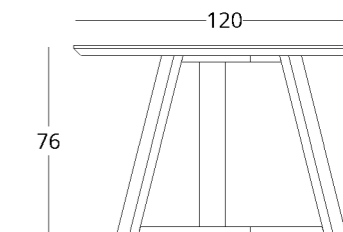

or follow the direct link:

see the price on our website: www.taffor.com | hello@taffor.com

DINING TABLE

collection / *just M*

Dimensions:
height - 76 cm
diameter - 120 cm

Item number: 017.003.1040-S
Material: European oak
Finish: colourless matt lacquer
Weight: 31 kg

Recommended height of the dining table: 76 cm, but may vary depending on your height and preferences.

Diameter of the tabletop:
• minimum - 90 cm.
• maximum - 140 cm.

 shop online

To view the 3D model in the browser and place it in your interior, scan the QR code and follow the link

or follow the direct link:

see the price on our website: www.taffor.com | hello@taffor.com

DINING TABLE

collection / *just M*

Dimensions:
height - 76 cm
diameter - 120 cm

Item number: 017.003.1021-S
Material: European oak
Finish: colourless matt lacquer
Weight: 37 kg

Recommended height of the dining table: 76 cm, but may vary depending on your height and preferences.

Diameter of the tabletop:
• minimum - 90 cm.
• maximum - 140 cm.

Options:
• folding version

minimum width (diameter): 100 cm
Maximum width: 190 cm (depending on the diameter when folded)
Folding table item: 017.003.2021-S
Features:
• the insert is stored separately from the table
• maximum liner width 50 cm