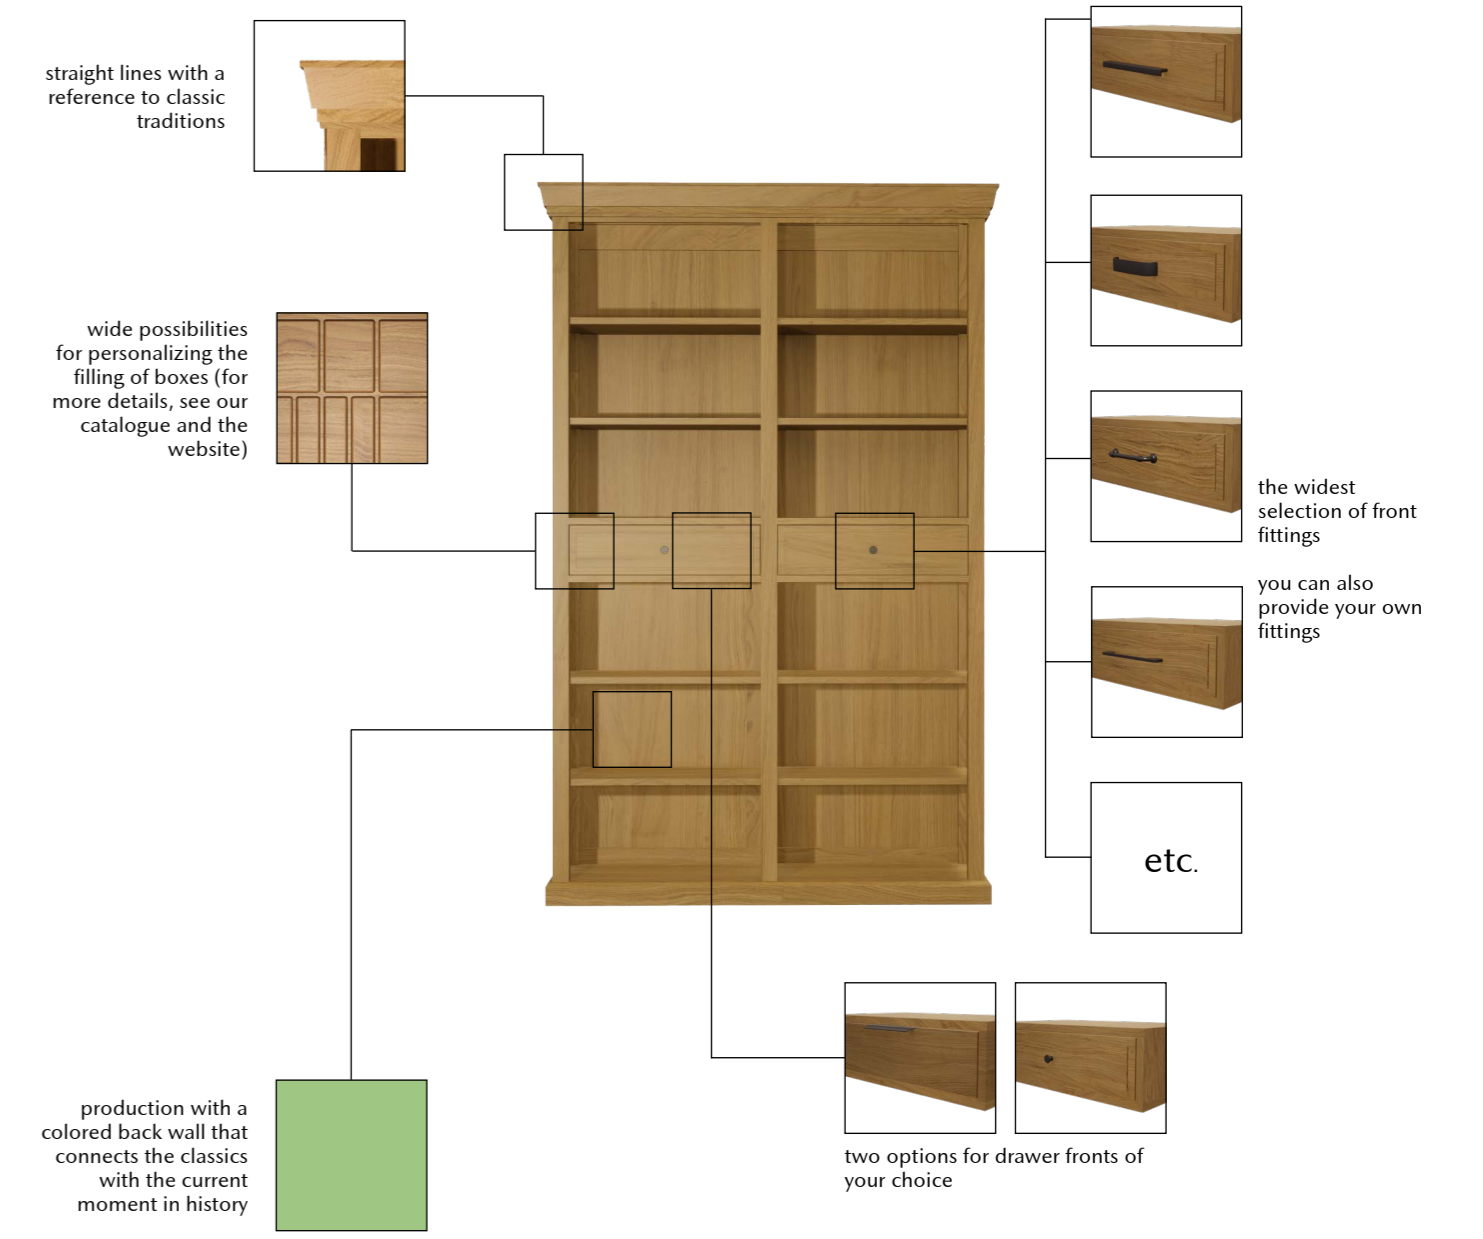

DISTINCTIVE FEATURES