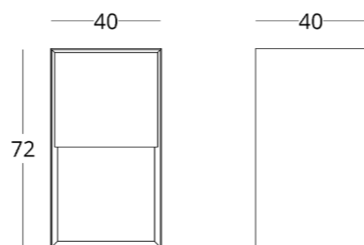

see the price on our website: www.taffor.com | hello@taffor.com

collection

MINIMA
bathroom

WALL CABINET

Dimensions:
height - 180 cm
width - 40 cm
depth - 30 cm

Item number: 017.005.1002-S
Material: European oak
Finish: colourless matt lacquer
Weight: 38 kg

Wall mounted chest of drawers.
Maximum height: 220 cm

Options:

- glass doors
- mirrored doors
- under cabinet lighting with or without movement detector
- Floor standing version