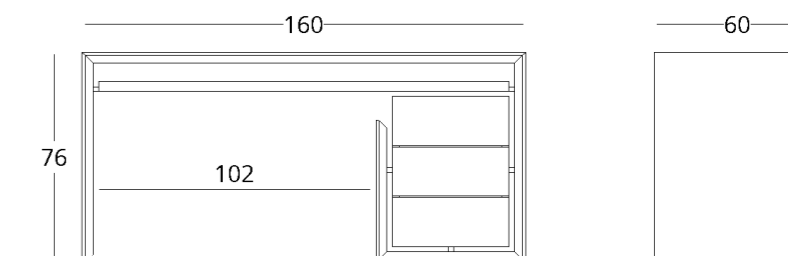

## DESK

Dimensions:  
height - 76 cm  
width - 160 cm  
depth - 60 cm

Item number: 017.003.1010-S  
Material: European oak  
Finishing: natural oil  
Weight: 70 kg

Maximum depth: 70 cm  
Maximum width: 240 cm

shop online

To view the 3D model in the browser and place it in your interior, scan the QR code and follow the link

or follow the direct link:

collection

*just M*

DESK

collection / *just M*

Dimensions:  
height -78 cm  
width -160 cm  
depth - 60 cm

DESK

collection / *just M*

Dimensions:  
height - 76 cm  
width -160 cm  
depth - 60 cm

Item number: 017.003.2030-S  
Material: European oak  
Finishing: natural oil  
Weight: 48 kg

Maximum depth: 70 cm  
Maximum width: 240 cm

## CUPBOARD

Dimensions:  
height - 180 cm  
width - 120 cm  
depth - 45 cm

Item number: 017.003.2009-S  
Material: European oak, tempered glass  
Finishing: natural oil  
Weight: 60 kg

Maximum depth: 70 cm  
Maximum height: 240 cm