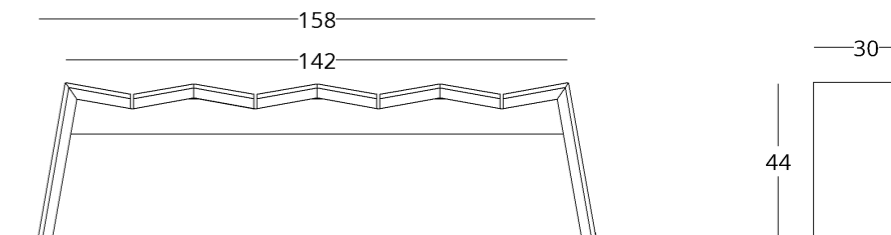

see the price on our website: www.taffor.com | hello@taffor.com

collection /

just M