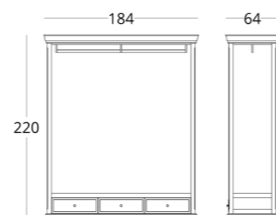

see the price on our website: www.taffor.com | hello@taffor.com

collection

BUREAU

CLOTHES RACK

Dimensions:
height - 170 cm
width - 96 cm
depth - 45 cm

Item number: 012.001.1011-S
Material: oak
Finishing: natural oil
Weight: 20 kg