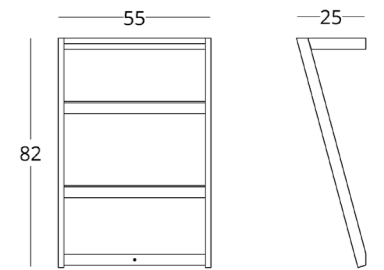

see the price on our website: www.taffor.com | hello@taffor.com

collection / NUMBER 1