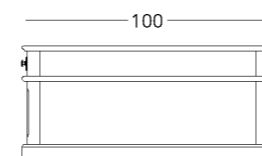

see the price on our website: www.taffor.com | hello@taffor.com

see the price on our website: www.taffor.com | hello@taffor.com