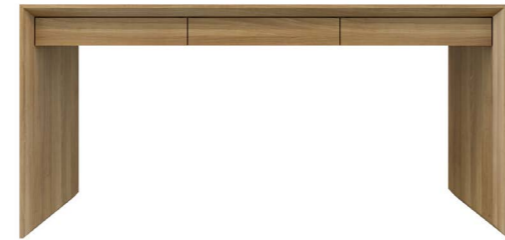

DESK

collection / *just M*

Dimensions:
height -78 cm
width -160 cm
depth - 60 cm

Item number: 017.003.1030-S
Material: European oak
Finishing: natural oil
Weight: 60 kg

Maximum depth: 70 cm
Maximum width: 240 cm

The drawers are fitted with
concealed mounting rails with a
closer.

Options:

- drawer dividers
- Box insert for small items
- soft padding on the bottom of the drawer
- cable manager
- direct plugging of the table into the power grid
- wireless charging integrated into the worktop
- decorating drawer fronts with coloured glass

shop online

To view the 3D model in the browser
and place it in your interior, scan the
QR code and follow the link

or follow the direct link: