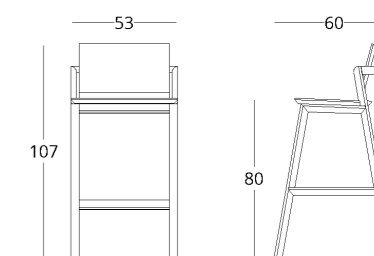

see the price on our website: www.taffor.com | hello@taffor.com

collection / *just M*