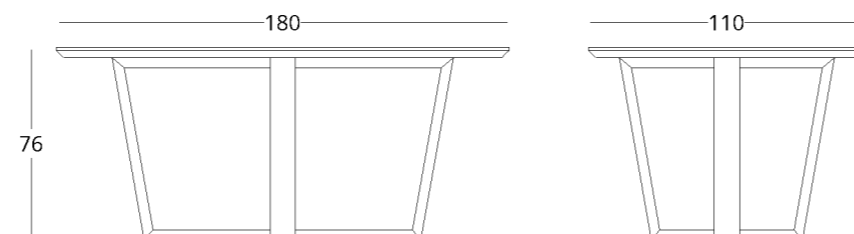

see the price on our website: www.taffor.com | hello@taffor.com

www.taffor.com | hello@taffor.com | +7 (499) 302-33-01