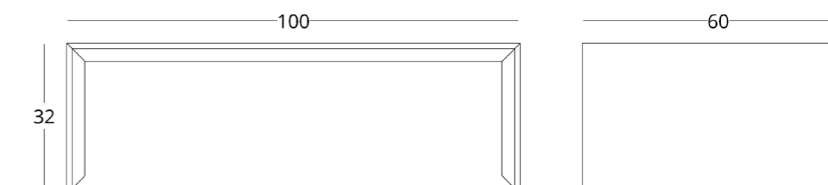

see the price on our website: www.taffor.com | hello@taffor.com

collection

just M