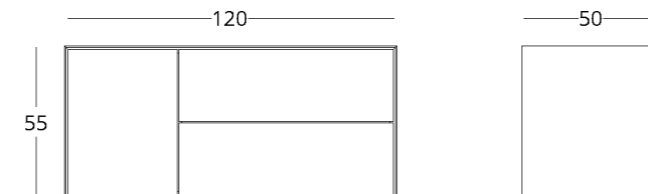

shop online

To view the 3D model in the browser
and place it in your interior, scan the
QR code and follow the link

or follow the direct link:

collection

MINIMA
bathroom

see the price on our website: www.taffor.com | hello@taffor.com