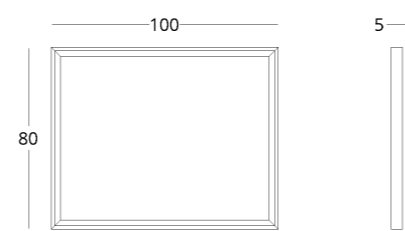

see the price on our website: www.taffor.com | hello@taffor.com

FLOOR MIRROR

collection / *just M*

Dimensions:
height - 180 cm
width - 75 cm
depth - 5 cm

Item number: 017.003.2033-S
Material: European oak, glass
Finishing: natural oil
Weight: 18 kg

Wall mounting bracket included.