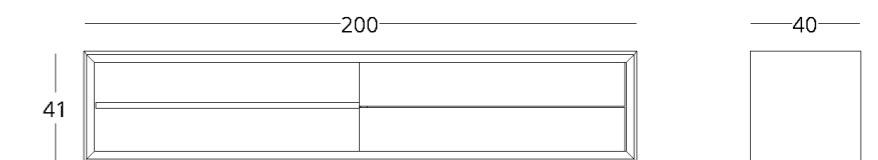

TV SPACE

TV STAND

Dimensions:
height - 41 cm
width - 200 cm
depth - 40 cm

Item number: 017.003.2003-S
Material: European oak
Finishing: natural oil
Weight: 55 kg

Drawer unit drawers with hide-mounted rails that can be opened by pressing on the front.

Options:

- drawer dividers
- box insert for small stationery
- soft padding on the bottom of the drawer
- holes in the worktop for wiring
- wireless charging integrated into worktop
- fronts with coloured glass

To view the 3D model in the browser and place it in your interior, scan the QR code and follow the link

or follow the direct link: