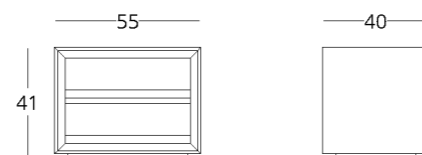

Floor cabinet with two open shelves. Equipped with shelf borders that prevent small objects from falling behind the cabinet.

Item No.: 017.003.2038-S
Material: European oak
Finishing: Natural oil
Weight: 18 kg