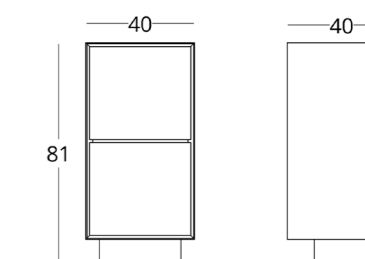

see the price on our website: www.taffor.com | hello@taffor.com