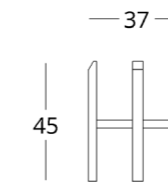

or follow the direct link:

ACCESSORIES

PLANT STAND

accessories

Dimensions:
height - 45 cm
width - 37 cm
depth - 37 cm

Item number: 017.006.1002-S
Material: European oak
Finish: natural oil
Weight: 2 kg

Dimensions:
height - 55 cm
width - 41 cm
depth - 41 cm