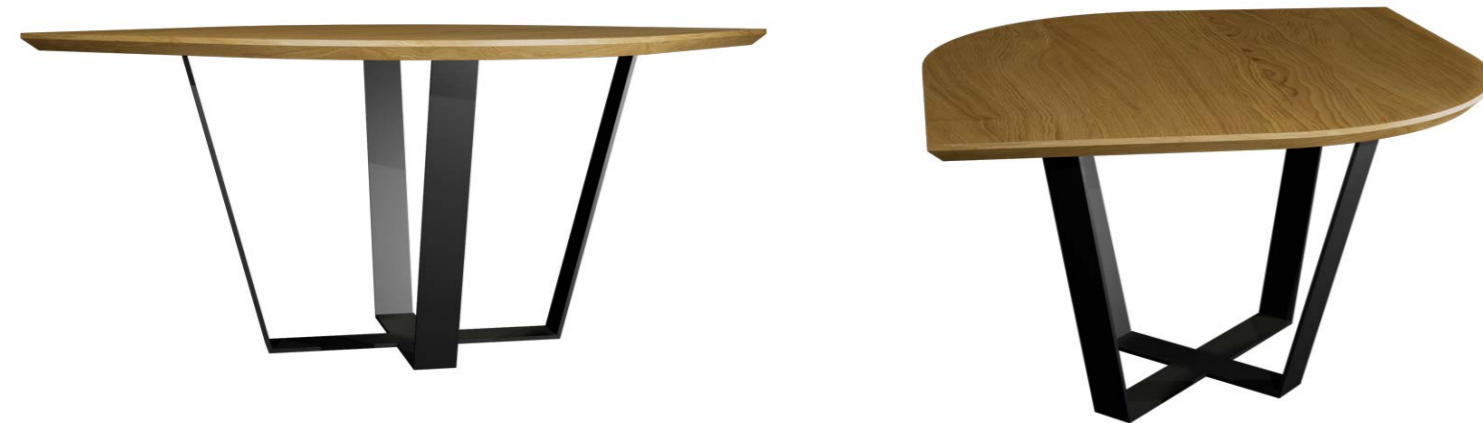

DINING TABLE

Dimensions:
height - 76 cm
width - 180 cm
depth - 130 cm

Item number: 017.003.1042-S
Material: European oak, metal
Finish: colourless matt lacquer
Weight: 70 kg

Recommended height of the dining table: 76 cm, but may vary depending on your height and preferences.

Maximum width: 220 cm

Options:

- equipped with a decorative biofuel fireplace
- mirrored stainless steel pedestal

shop online

To view the 3D model in the browser and place it in your interior, scan the QR code and follow the link

or follow the direct link:

collection

just M

see the price on our website: www.taffor.com | hello@taffor.com

DINING TABLE

Dimensions:
height - 76 cm
width - 200 cm
depth - 80 cm

Item number: 017.003.1043-S
Material: European oak, metal
Finish: colourless matt lacquer
Weight: 70 kg

Recommended height of the dining table: 76 cm, but may vary depending on your height and preferences.

Maximum depth: 110 cm
Maximum width: 240 cm

Options:

- equipped with a decorative biofuel fireplace
- mirrored stainless steel pedestal

shop online

To view the 3D model in the browser and place it in your interior, scan the QR code and follow the link

or follow the direct link:

collection

just M