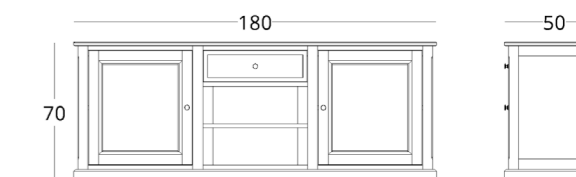

shop online

To view the 3D model in the browser and place it in your interior, scan the QR code and follow the link

or follow the direct link:

collection

BUREAU

CONSOL

Dimensions:
height - 90 cm
width - 120 cm
depth - 46 cm