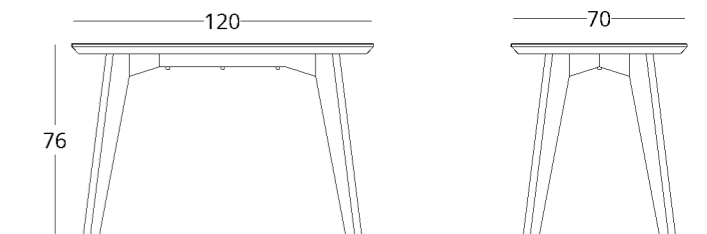

DINING ROOM

DINING TABLE

collection / *just M*

Dimensions:
height - 76 cm
width - 120 cm
depth - 70 cm

Item number: 017.003.1002-S
Material: European oak
Finish: colourless matt lacquer
Weight: 35 kg

Recommended height of the dining table: 76 cm, but may vary depending on your height and preferences.

Maximum depth: 90 cm.
Maximum width: 240 cm

Options:
equipment with a decorative biofuel fireplace
folding version

To view the 3D model in the browser and place it in your interior, scan the QR code and follow the link

or follow the direct link:

Minimum width: 120 cm
Maximum width: 270 cm (depends on the width when folded)
Folding table item: 017.003.2002-S

Special features:

- insert is stored separately from the table
- Maximum width of the insert: 50 cm