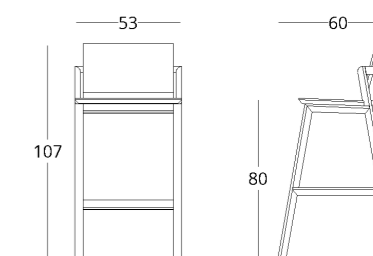

see the price on our website: www.taffor.com | hello@taffor.com

collection / *just M*