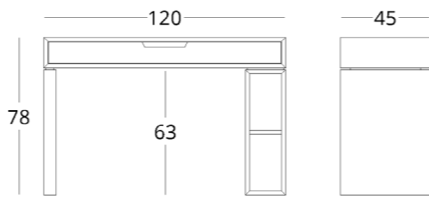

see the price on our website: www.taffor.com | hello@taffor.com

DESK

only GNE

Dimensions:
height - 76 cm
width - 120 cm
depth - 60 cm

Item number: 014.005.0022-S
Material: oak European
Finishing: natural oil
Weight: 18 kg