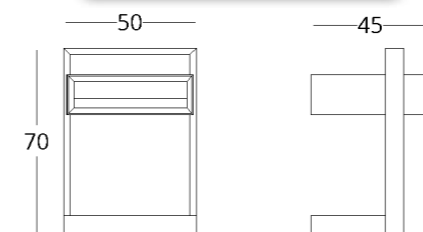

Dimensions:
height - 70 cm
width - 50 cm
depth - 45 cm

Item number: 017.003.6038-S
Material: European oak
Finish: natural oil
Weight: 12 kg

see the price on our website: www.taffor.com | hello@taffor.com