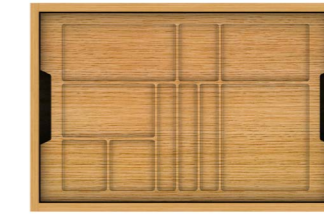

GLASS *

* There are two versions of glass: matt and glossy.
There are two versions of glass: matt and glossy. This page contains samples in matte finish. Glossy glass has the same color, its samples are not given in this catalog due to the impossibility of transferring the gloss of the material in electronic or printed form.

The images are scans of real samples, made on professional equipment by high-level specialists.
The possible difference between the image and the real physical sample is due to the difference in color rendering of the device on which you are viewing the images or the limitation of the color rendering of the paper catalog. We recommend that you personally look at the samples in our showroom, if it is convenient for you.

BOX CONFIGURATIONS

BASIC BOX

WITH A SEPARATOR

WITH A LINER