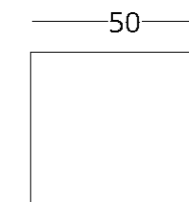

These dimensions are given as an example and are based on the dimensions of Villeroy & Boch Finion built-in washbasins with countertops.

Tabletop sinks with other dimensions may be available on the market. If this is the case, we can produce a cabinet to match your chosen sink.

The number of drawers required may vary depending on the width of the cabinet.

If you require any other dimensions for the cabinet and therefore the washbasin, we can produce the washbasin to order.