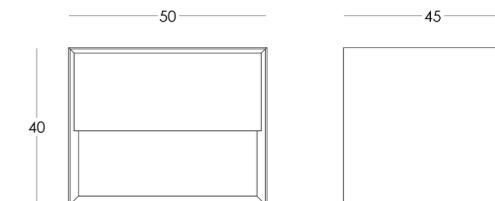

see the price on our website: www.taffor.com | hello@taffor.com