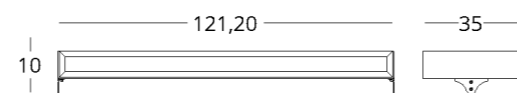

SHOE RACK

Dimensions:
height - 10 cm
width - 121.2 cm
depth - 35 cm

Item number: 017.005.3022-S
Material: European oak
Finish: natural oil
Total weight: 14 kg

shop online

To view the 3D model in the browser and place it in your interior, scan the QR code and follow the link

LINK IS TEMPORARILY UNAVAILABLE

or follow the direct link:

LINK IS TEMPORARILY UNAVAILABLE

collection / MINIMA

collection / MINIMA

A place for future ideas of yours or ours.