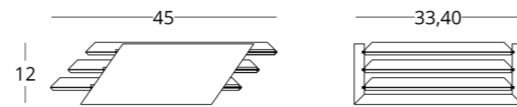

Item number: 017.003.3039-S
Material: European oak
Weight: 3.7 kg
Usage: table-top