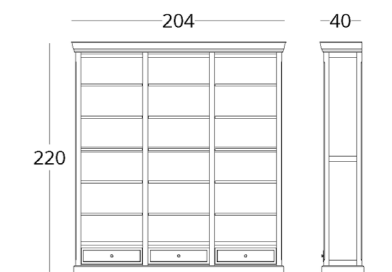

BOOKCASE

Dimensions:
height - 230 cm
width - 203 cm
depth - 40 cm

Item number: 012.001.3101-S
Material: European oak
Finishing: natural oil
Weight: 120 kg

1. Options:
2. clear glass doors
   - glass shelves
   - interior lighting
   - drawer dividers
   - drawer insert for small stationery
   - soft lining on the bottom of the drawer

To view the 3D model in the browser and place it in your interior, scan the QR code and follow the link

or follow the direct link:

collection / BUREAU

BOOKCASE

Dimensions:
height - 220 cm
width - 204 cm
depth - 40 cm

Item number: 012.001.2001-S
Material: European oak, glass
Finishing: natural oil
Weight: 120 kg

1. Options:
2. clear glass doors
   - glass shelves
   - interior lighting
   - drawer dividers
   - drawer insert for small stationery
   - soft lining on the bottom of the drawer

To view the 3D model in the browser and place it in your interior, scan the QR code and follow the link

or follow the direct link:

collection / BUREAU