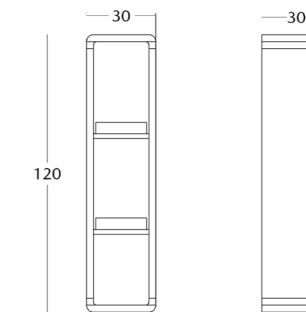

shop online

To view the 3D model in the browser
and place it in your interior, scan the
QR code and follow the link

or follow the direct link:

see the price on our website: www.taffor.com | hello@taffor.com