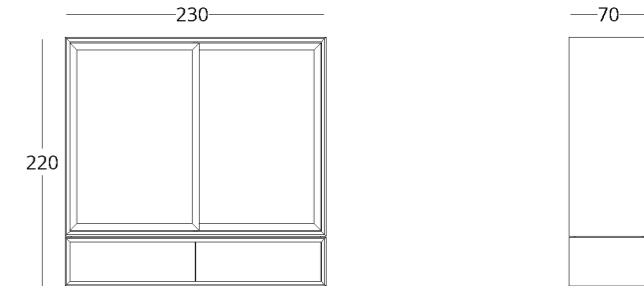

see the price on our website: www.taffor.com | hello@taffor.com