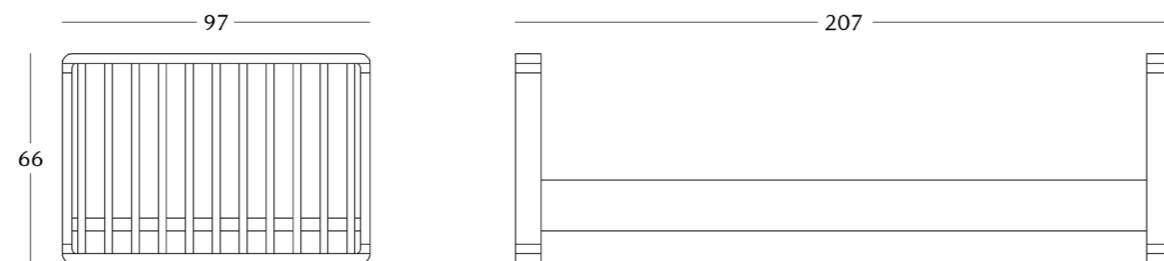

see the price on our website: www.taffor.com | hello@taffor.com

241