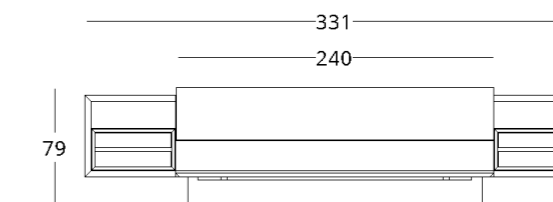

BEDROOM

BED

Dimensions:
height - 79 cm
width - 331 cm
depth - 252 cm

Size of bed (mattress): 180 cm x 200 cm

Item No.: 017.003.1045-S
Material: European oak
Finishing: natural oil
Weight: 190 kg

The orthopaedic base is not included in the bed price.
The drawers are equipped with hide-mounted rails and can be opened by pressing on the front. Supplied flat pack.

Options:

- any size of sleeper
- soft padding on the bottom of the drawer
- illuminated under-bed area with motion detector
- drawers in the space under the bed

shop online

To view the 3D model in the browser and place it in your interior, scan the QR code and follow the link

or follow the direct link:

collection / *just M*

see the price on our website: www.taffor.com | hello@taffor.com