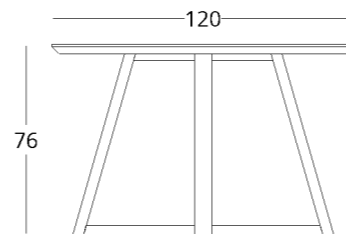

DINING TABLE

collection / *just M*

Dimensions:
height - 76 cm
diameter - 120 cm

Item number: 017.003.1021-S
Material: European oak
Finish: colourless matt lacquer
Weight: 37 kg

Recommended height of the dining table: 76 cm, but may vary depending on your height and preferences.

Diameter of the tabletop:
• minimum - 90 cm.
• maximum - 140 cm.

Options:
• folding version

minimum width (diameter): 100 cm
Maximum width: 190 cm (depending on the diameter when folded)
Folding table item: 017.003.2021-S

1. Features:
2. the insert is stored separately from the table
   - maximum liner width 50 cm

shop online

To view the 3D model in the browser and place it in your interior, scan the QR code and follow the link

or follow the direct link:

see the price on our website: www.taffor.com | hello@taffor.com

DINING TABLE

collection / *just M*

Dimensions:
height - 76 cm
diameter - 130 cm

Item number: 017.003.1041-S
Material: European oak
Finish: colourless matt lacquer
Weight: 44 kg

Recommended height of the dining table: 76 cm, but may vary depending on your height and preferences.

Diameter of the tabletop:
• minimum - 100 cm.
• maximum - 140 cm.

Options:
• synthetic stone worktop
• tempered glass worktop

shop online

To view the 3D model in the browser and place it in your interior, scan the QR code and follow the link

or follow the direct link:

see the price on our website: www.taffor.com | hello@taffor.com