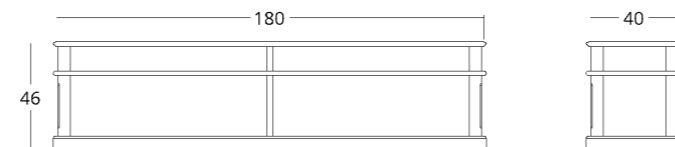

TV STAND

Dimensions:
height - 46 cm
width - 180 cm
depth - 40 cm

Item number: 012.001.1014-S
Material: European oak
Finishing: natural oil
Weight: 35 kg

shop online

To view the 3D model in the browser and place it in your interior, scan the QR code and follow the link

or follow the direct link:

collection

BUREAU

TV STAND

Dimensions:
height - 46 cm
width - 180 cm
depth - 40 cm

Item number: 012.001.2014-S
Material: European oak
Finishing: natural oil
Weight: 41 kg

Options:

- drawer dividers
- box insert for small stationery
- liner for drawer bottoms
- glass shelf

shop online

To view the 3D model in the browser and place it in your interior, scan the QR code and follow the link

or follow the direct link:

collection

BUREAU