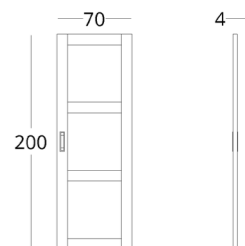

DOORS

DOOR

Dimensions:
height - 200 cm
width - 70 cm
depth - 4 cm

Item number: 019.001.1001-S
Material: teak
Finishing: natural oil
Weight 30 kg

A sliding door, uses an invisible hinge system.

1. Options:
2. coloured glass panels
   - version with door frame installation

To view the 3D model in the browser and place it in your interior, scan the QR code and follow the link

or follow the direct link: