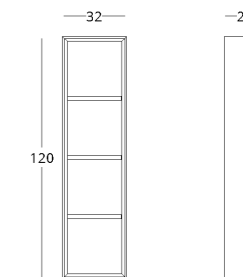

see the price on our website: www.taffor.com | hello@taffor.com

collection

just M