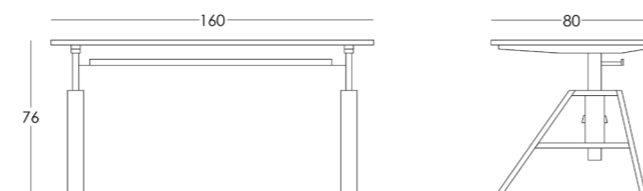

A place for future ideas of yours or ours.