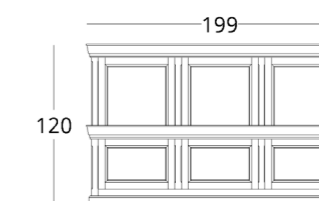

BEDROOM

BED

collection

BUREAU

Dimensions:
height - 120 cm
width 199 cm
depth - 239 cm

Item number: 012.001.1010-S
Material: oak
Finishing: natural oil
Weight: 102 kg

1. Options:
2. illuminated space under the bed with motion detector

shop online

To view the 3D model in the browser and place it in your interior, scan the QR code and follow the link

or follow the direct link: