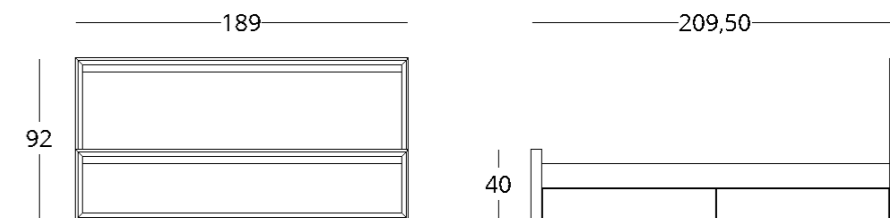

BED
with matress drawers

Dimensions:
height - 92 cm
width - 189 cm
depth - 209,5 cm

Size of bed (mattress): 180 cm x 200 cm

Item No.: 017.003.3015-S
Material: European oak
Finishing: natural oil
Weight: 80 kg

The orthopaedic base is not included in the bed price.

Drawers have hidden mounting rails and can be opened by pressing on the front.

Supplied unassembled.

1. Options:
2. any size of sleeper
   - soft padding on the bottom of the box

To view the 3D model in the browser and place it in your interior, scan the QR code and follow the link

or follow the direct link:

collection / *just M*