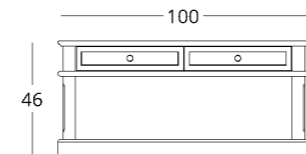

see the price on our website: www.taffor.com | hello@taffor.com

see the price on our website: www.taffor.com | hello@taffor.com