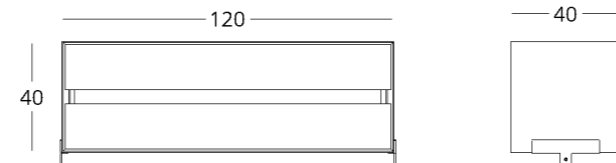

see the price on our website: www.taffor.com | hello@taffor.com

collection / MINIMA

VINYL RECORDS CABINET

Dimensions:
height - 40 cm
width - 120 cm
depth - 40 cm

Item number: 017.005.2025-S
Material: European oak
Finishing: natural oil
Weight: 37 kg