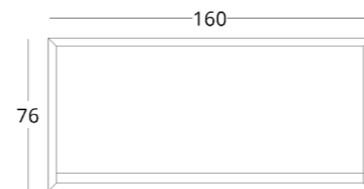

see the price on our website: www.taffor.com | hello@taffor.com

collection / NUMBER 1

MIRROR WITH SHELF

Dimensions:
height - 80 cm
width - 160 cm
depth - 4 cm

Item number: 017.012.1002-S
Material: European oak, water-resistant mirror
Finish: colourless matt lacquer
Weight: 17 kg

1. Опции:
2. lighting under the mirror shelf