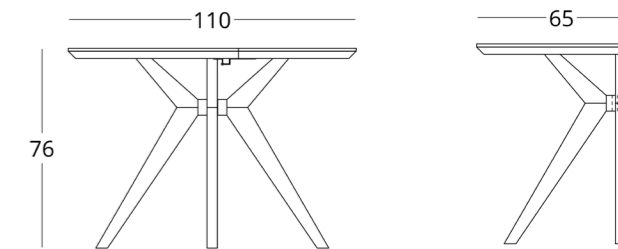

FOLDING DINING TABLE

collection / *just M*

Dimensions:
height - 76 cm
diameter - 110 cm

Item number: 017.003.3020-S
Material: European oak
Finish: colourless matt lacquer
Weight: 35 kg

Folding table. Ideal for small spaces.

The recommended height of the dining table is 76 cm, but it can be adjusted according to your height and preferences.

Diameter of the table top:
• minimum - 90 cm.
• maximum - 130 cm.

shop online

To view the 3D model in the browser and place it in your interior, scan the QR code and follow the link

or follow the direct link:

разложенный

сложенный

see the price on our website: www.taffor.com | hello@taffor.com

DINING TABLE

collection / *just M*

Dimensions:
height - 76 cm
diameter - 120 cm

Item number: 017.003.1019-S
Material: European oak
Finish: colourless matt lacquer
Weight: 37 kg

Recommended height of the dining table: 76 cm, but may vary depending on your height and preferences.

Diameter of the tabletop:
• minimum - 90 cm.
• maximum - 140 cm.

Options:
• folding version

minimum width (diameter): 90 cm
Maximum width: 190 cm (depending on the diameter when folded)
Folding table item: 017.003.2019-S