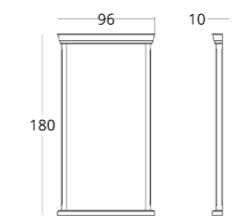

Item number: 012.001.2109-S
Material: European oak, glass
Weight: 14 kg

Mounting bracket for hinge on the wall is included.

Item number: 012.001.2209-S
Material: European oak, glass
Weight: 14.5 kg

Mounting bracket for hinge on the wall is included.