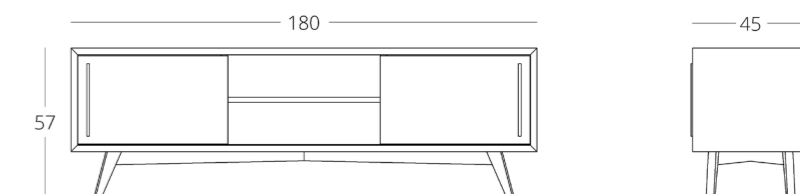

see the price on our website: www.taffor.com | hello@taffor.com

only GNE