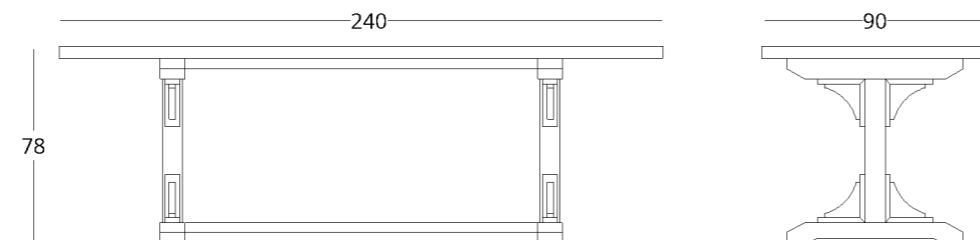

DINING TABLE

Dimensions:
height - 78 cm
width - 240 cm
depth - 90 cm

Item number: 012.001.1408-S
Material: European oak
Finish: colourless matt lacquer
Weight: 95 kg

Options:

- stone worktop
- glass worktop
- equipment with a decorative biofuel fireplace

shop online

To view the 3D model in the browser and place it in your interior, scan the QR code and follow the link

or follow the direct link:

see the price on our website: www.taffor.com | hello@taffor.com

collection

BUREAU

DINING TABLE

Dimensions:
height - 78 cm
width - 240 cm
depth - 90 cm

Item number: 012.001.1508-S
Material: European oak
Finish: colourless matt lacquer

Weight: 124 kg

Options:

- stone worktop
- glass worktop
- equipment with a decorative biofuel fireplace

shop online

To view the 3D model in the browser and place it in your interior, scan the QR code and follow the link

or follow the direct link:

see the price on our website: www.taffor.com | hello@taffor.com

collection

BUREAU