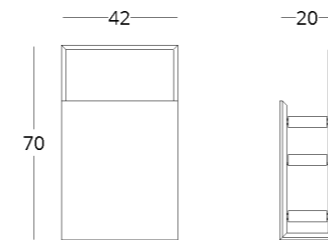

see the price on our website: www.taffor.com | hello@taffor.com

collection

just M

WALL SHELF

Dimensions:
height - 150 cm
width - 30 cm
depth - 5 cm

Item number: 017.003.1046-S
Material: European oak
Finish: natural oil
Weight: 10 kg

Options:
• decorating fronts with coloured glass