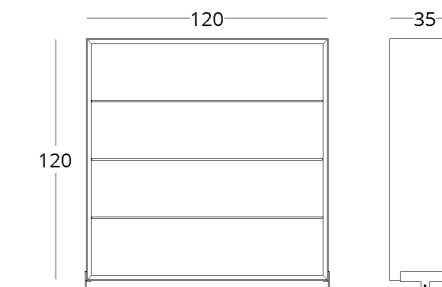

see the price on our website: www.taffor.com | hello@taffor.com