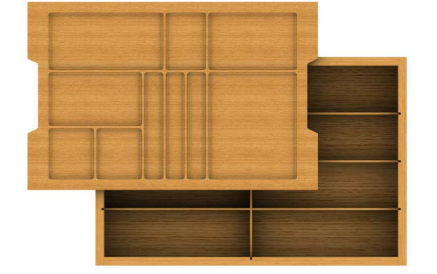

WITH SEPARATOR AND LINER