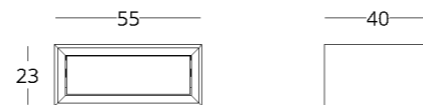

A wall-mounted version of the drawer unit. The following must be taken into account: the material of the wall on which wall on which the cabinet is to be mounted.

Options:

- without drawer

Item No.: 017.003.3038-S
Material: European oak
Finishing: Natural oil
Weight: 15 kg

see the price on our website: www.taffor.com | hello@taffor.com