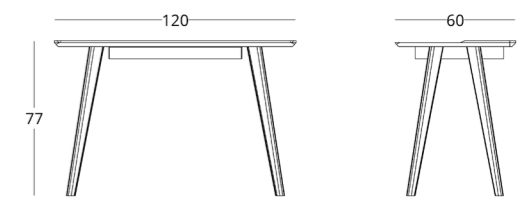

see the price on our website: www.taffor.com | hello@taffor.com