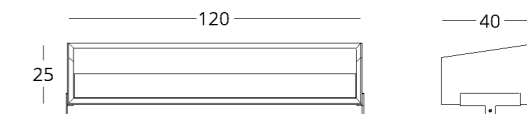

see the price on our website: www.taffor.com | hello@taffor.com