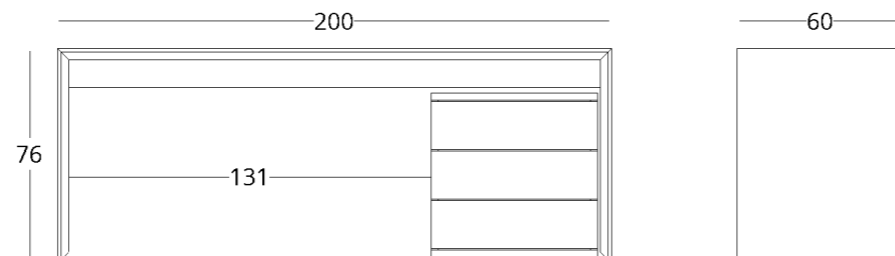

DESK

collection / *just M*

Dimensions:
height - 76 cm
width -160 cm
depth - 60 cm

Item number: 017.003.2030-S
Material: European oak
Finishing: natural oil
Weight: 48 kg

Maximum depth: 70 cm
Maximum width: 240 cm

DESK

collection / *just M*

Dimensions:
height - 76 cm
width - 200 cm
Depth - 60 cm

Item number:
table - 017.003.2030-S
cupboard - 017.003.2130-S
Material: oak European
Finish: natural oil
Total weight 95 kg.

DESK

collection / *just M*

Dimensions:
height - 76 cm
width - 200 cm
140 cm deep

Item number:
table - 017.003.2030-S
cupboard - 017.003.2230-S
Material: oak European
Finish: natural oil
Total weight 115 kg.

CUPBOARD

Dimensions:
height - 180 cm
width - 120 cm
depth - 45 cm

Item number: 017.003.2009-S
Material: European oak, tempered glass
Finishing: natural oil
Weight: 60 kg

Maximum depth: 70 cm
Maximum height: 240 cm