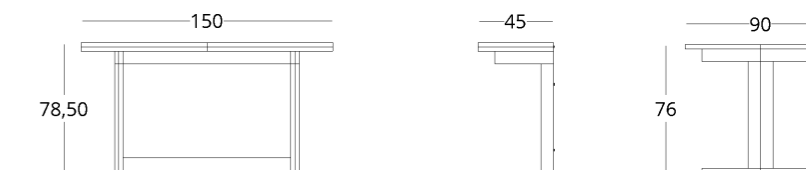

TABLES

FOLDING TABLE

Dimensions:
height - 76 / 78.5 cm
width - 150 cm
depth - 45 / 90 cm

Item number: 014.005.1002-S
Material: European oak
Finish: colourless matt lacquer
Weight: 34 kg

shop online

To view the 3D model in the browser
and place it in your interior, scan the
QR code and follow the link

or follow the direct link:

разложенный

сложенный

only ONE

see the price on our website: www.taffor.com | hello@taffor.com