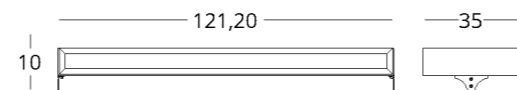

SHOE RACK

collection / MINIMA

collection / MINIMA

Dimensions:
height - 10 cm
width - 121.2 cm
depth - 35 cm

Item number: 017.005.3022-S
Material: European oak
Finish: natural oil
Total weight: 14 kg

A place for future ideas of yours or ours.

To view the 3D model in the browser and place it in your interior, scan the QR code and follow the link

LINK IS TEMPORARILY UNAVAILABLE

or follow the direct link:

LINK IS TEMPORARILY UNAVAILABLE