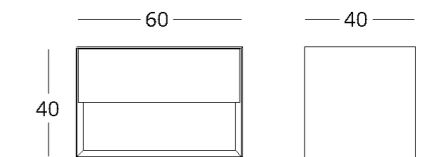

see the price on our website: www.taffor.com | hello@taffor.com