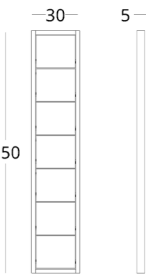

see the price on our website: www.taffor.com | hello@taffor.com

collection

just M