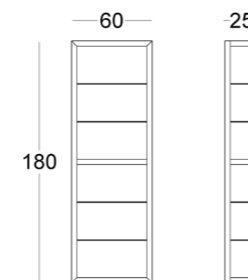

WALL SHELF

Dimensions:
height - 180 cm
width - 60 cm
depth - 30 cm

Item number: 017.012.1009-S
Material: European oak, glass
Finish: colourless matt lacquer
Weight: 26 kg

1. Options:
2. wooden shelves
   - floor standing version

To view the 3D model in the browser and place it in your interior, scan the QR code and follow the link

or follow the direct link:

see the price on our website: www.taffor.com | hello@taffor.com

collection / NUMBER 1

DRESSER

Dimensions:
height - 70 cm
width - 80 cm
depth - 35 cm

Item number: 017.012.1005-S
Material: European oak
Finish: colourless matt lacquer
Weight: 45 kg

1. Options:
2. fabrication with stone worktop
   - stone worktop colour choice
   - decorating the fronts with coloured glass

To view the 3D model in the browser and place it in your interior, scan the QR code and follow the link

or follow the direct link:

see the price on our website: www.taffor.com | hello@taffor.com

collection / NUMBER 1