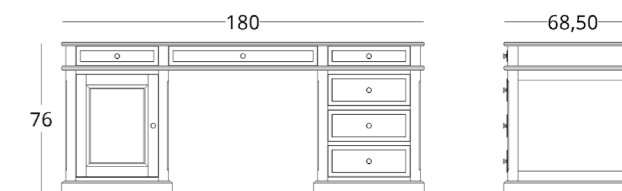

HOME OFFICE

DESK

Dimensions:
height - 76 cm
width - 180 cm
depth - 68.5 cm

Item number: 012.001.3002-S
Material: oak European
Finishing: natural oil
Weight: 100 kg

Options:

- drawer dividers
- box insert for small stationery
- box bottom liner
- direct connection of the table to the electrical supply (includes mains filter)
- wireless charging for mobile devices integrated into the worktop
- pull-out system for hanging folders

shop online

To view the 3D model in the browser and place it in your interior, scan the QR code and follow the link

or follow the direct link:

collection

BUREAU