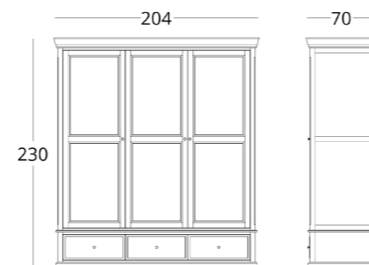

see the price on our website: www.taffor.com | hello@taffor.com

collection / BUREAU

CUPBOARD

Dimensions:
height - 230 cm
width - 124 cm
depth - 70 cm

Item number: 012.001.5001-S
Material: European oak
Finishing: natural oil
Weight: 175 kg

Wardrobe contents to be discussed individually. The price shown on the website is for a version filled only with shelves.

Options:

- motion sensor illuminated interior space
- interior drawers
- doors opening in pairs to one side (two doors open at once)
- drawer dividers