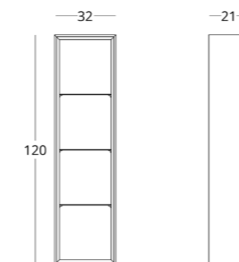

WALL CABINET

Dimensions:
height - 120 cm
width - 32 cm
depth - 21 cm

Item number: 017.005.1031-S
Material: European oak
Finishing: colourless matt lacquer,
glass
Weight: 12 kg

1. Options:
2. back wall
   - wooden shelves

collection

MINIMA
bathroom

WALL CABINET

Dimensions:
height - 40 cm
width - 60 cm
depth - 40 cm

Item number: 017.005.1008-S
Material: European oak
Finish: colourless matt lacquer
Weight: 14 kg

1. Options:
2. fabrication with stone worktop
   - stone worktop colour choice
   - coloured glass front decoration
   - illumination of the under bench and / or shelf area with or without movement detector
   - floor standing version

collection

MINIMA
bathroom

shop online

To view the 3D model in the browser and place it in your interior, scan the QR code and follow the link

or follow the direct link:

see the price on our website: www.taffor.com | hello@taffor.com

shop online

To view the 3D model in the browser and place it in your interior, scan the QR code and follow the link

or follow the direct link:

see the price on our website: www.taffor.com | hello@taffor.com