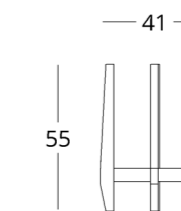

or follow the direct link:

ACCESSORIES

PLANT STAND

accessories

Dimensions:
height - 45 cm
width - 37 cm
depth - 37 cm

Item number: 017.006.1002-S
Material: European oak
Finish: natural oil
Weight: 2 kg

Dimensions:
height - 55 cm
width - 41 cm
depth - 41 cm