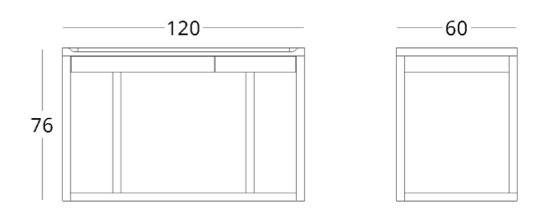

DESKS

DESK

Dimensions:
height - 76 cm
width - 120 cm
depth - 60 cm

Item number: 014.005.1003-S
Material: European oak
Finishing: natural oil
Weight: 30 kg

1. Options:
2. Decorating drawer fronts with coloured glass
   - Proportioning of drawers
   - drawer dividers
   - insert for small stationery
   - soft lining on the bottom of the drawer
   - Openings in the tabletop for cables
   - organiser for cables
   - wireless charger for mobile devices integrated on the worktop

To view the 3D model in the browser and place it in your interior, scan the QR code and follow the link

or follow the direct link: