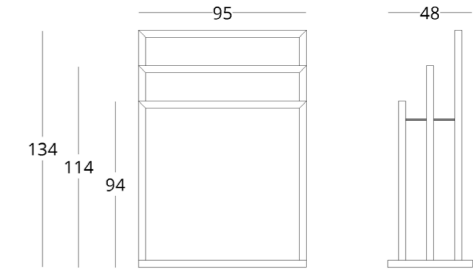

FLOOR TOWEL RACK

Dimensions:
height - 134 cm
width - 95 cm
depth - 48 cm

Item number: 017.012.2008-S
Material: oak European
Finish: colourless matt lacquer
Weight: 11 kg