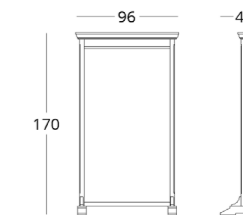

see the price on our website: www.taffor.com | hello@taffor.com

collection

BUREAU