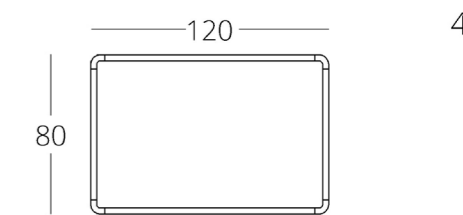

shop online

To view the 3D model in the browser and place it in your interior, scan the QR code and follow the link

or follow the direct link: