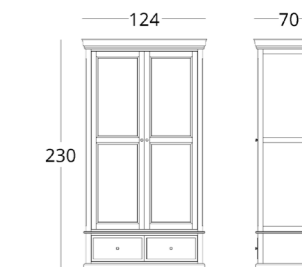

see the price on our website: www.taffor.com | hello@taffor.com