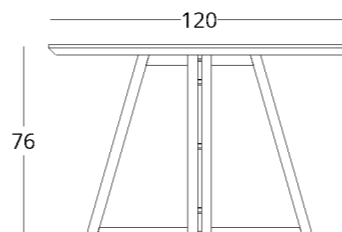

DINING TABLE

collection / *just M*

Dimensions:
height - 76 cm
diameter - 120 cm

Item number: 017.003.1019-S
Material: European oak
Finish: colourless matt lacquer
Weight: 37 kg

Recommended height of the dining table: 76 cm, but may vary depending on your height and preferences.

Diameter of the tabletop:
• minimum - 90 cm.
• maximum - 140 cm.

Options:
• folding version

minimum width (diameter): 90 cm
Maximum width: 190 cm (depending on the diameter when folded)
Folding table item: 017.003.2019-S

1. Features:
2. the insert is stored separately from the table
   - maximum liner width 50 cm

shop online

To view the 3D model in the browser and place it in your interior, scan the QR code and follow the link

or follow the direct link:

see the price on our website: www.taffor.com | hello@taffor.com

DINING TABLE

collection / *just M*

Dimensions:
height - 76 cm
diameter - 120 cm

Item number: 017.003.1040-S
Material: European oak
Finish: colourless matt lacquer
Weight: 31 kg

Recommended height of the dining table: 76 cm, but may vary depending on your height and preferences.

Diameter of the tabletop:
• minimum - 90 cm.
• maximum - 140 cm.

shop online

To view the 3D model in the browser and place it in your interior, scan the QR code and follow the link

or follow the direct link:

see the price on our website: www.taffor.com | hello@taffor.com