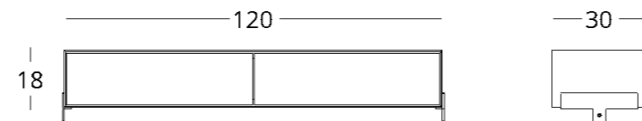

see the price on our website: www.taffor.com | hello@taffor.com

collection / MINIMA

DRAWER CABINET

Dimensions:
height - 40 cm
width - 120 cm
depth - 40 cm

Item number: 017.005.1021-S
Material: European oak
Finish: natural oil
Weight: 37 kg

Equipped with two drawers.