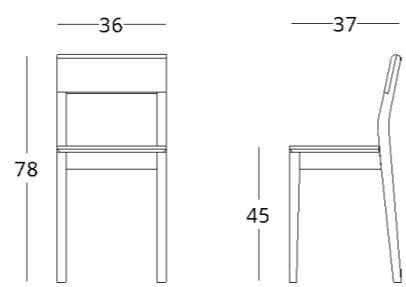

CHAIR

Dimensions:
height - 78 cm
width - 36 cm
depth - 37 cm

Item number: 017.005.1017-S
Material: European oak
Finish: natural oil
Weight: 5 kg

The dimensions of the chair cannot be changed.

To view the 3D model in the browser and place it in your interior, scan the QR code and follow the link

or follow the direct link:

collection / *just M*

CHAIR

Dimensions:
height - 72 cm
width - 53 cm
depth - 59 cm

Item number: 017.003.1007-S
Material: European oak
Finish: natural oil
Weight: 8 kg

The dimensions of the chair cannot be changed.

To view the 3D model in the browser and place it in your interior, scan the QR code and follow the link

or follow the direct link:

collection / *just M*

CHAIR

Dimensions:
height - 75 cm
width - 35 cm
depth - 45 cm

collection /

just M

BAR STOOL

Dimensions:
height - 101 cm
width - 53 cm
depth - 60 cm

Item number: 017.003.2007-S
Material: European oak
Finishing: natural oil
Weight: 10 kg

The dimensions of the chair cannot be changed.