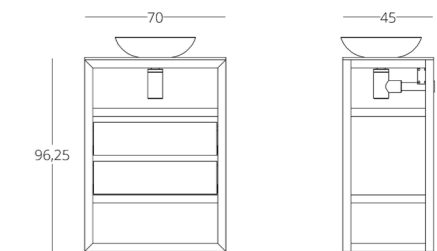

see the price on our website: www.taffor.com | hello@taffor.com

collection / NUMBER 1