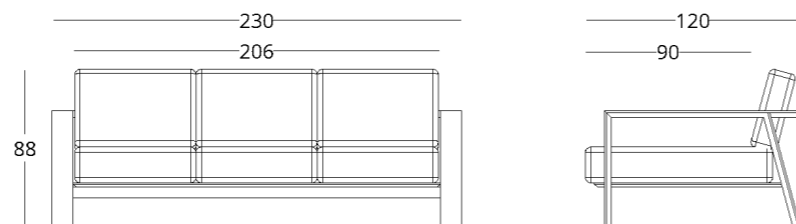

collection /

just M

BAR STOOL

Dimensions:
height - 101 cm
width - 53 cm
depth - 60 cm

Item number: 017.003.2007-S
Material: European oak
Finishing: natural oil
Weight: 10 kg

The dimensions of the chair cannot be changed.

collection / *just M*

BAR STOOL

Dimensions:
height - 101 cm
width - 53 cm
depth - 60 cm
seat height: 70,5 cm

Item number: 017.003.3007-S
Material: European oak
Finish: natural oil
Weight: 10 kg

The dimensions of the chair cannot be changed.

collection / *just M*

STOOL

Dimensions:
height - 45 cm
width - 55 cm
depth - 30 cm
Seat height: 45 cm

Item No.: 017.003.3012-S
Material: European oak
Finish: natural oil
Weight: 8 kg

The dimensions of the stool
cannot be changed.

ARMCHAIR

collection / *just M*

Dimensions:
height - 88 cm
width - 86 cm
depth - 100 cm

Item number: 017.003.2029-S
Material: European oak, natural leather
Finishing: natural oil
Weight: 28 kg

Options:
• fabric pillows