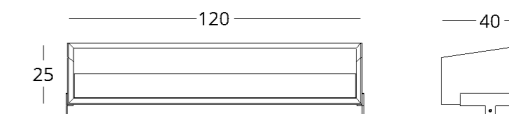

see the price on our website: www.taffor.com | hello@taffor.com