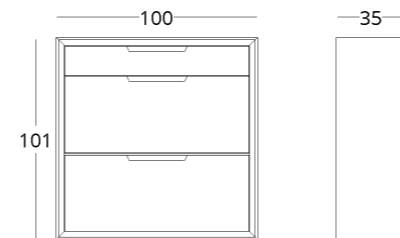

see the price on our website: www.taffor.com | hello@taffor.com

HALLWAY BENCH

collection / *just M*

Dimensions:
height - 44 cm
width - 120 cm
depth - 42 cm

Item number: 017.003.1028-S
Material: European oak, metal
Finish: natural oil
Weight: 32 kg