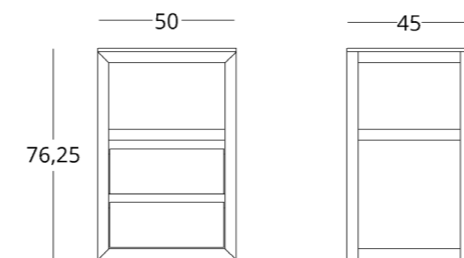

see the price on our website: www.taffor.com | hello@taffor.com

collection / NUMBER 1

VANITY UNIT

Dimensions:
height - 96.25 cm
width - 70 cm
depth - 45 cm

Item number: 017.012.4001-S
Material: European oak
Finish: colourless matt lacquer
Total weight 30 kg.

Options:

- fabrication with a stone worktop
- choosing the colour of the stone worktop
- decorating fronts with coloured glass
- changing the number of boxes
- illuminate the shelf space and / or the space under the drawer unit with or without motion detector