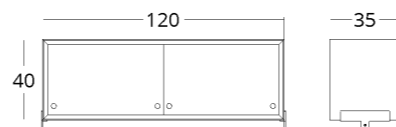

see the price on our website: www.taffor.com | hello@taffor.com

CABINET

Dimensions:
height - 120 cm
width - 120 cm
depth - 35 cm

Item number: 017.005.1023-S
Material: European oak, coloured glass
Finish: natural oil
Weight: 55 kg

1. Options:
2. glass shelves