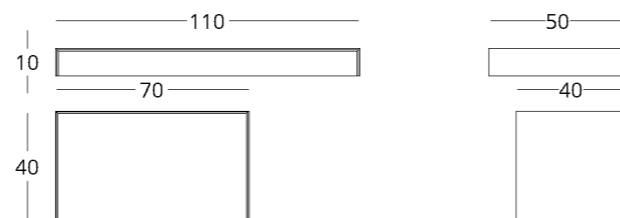

see the price on our website: www.taffor.com | hello@taffor.com

collection

MINIMA
bathroom

VANITY UNIT

Dimensions:
height - 40 cm
width - 150 cm
depth - 50 cm

Item number: 017.005.1003-S
Material: European oak
Finish: colourless matt lacquer
Weight: 46 kg

Options:

- decorating fronts with coloured glass
- fabrication with stone worktop
- stone worktop colour choice
- underbench lighting with or without motion detector