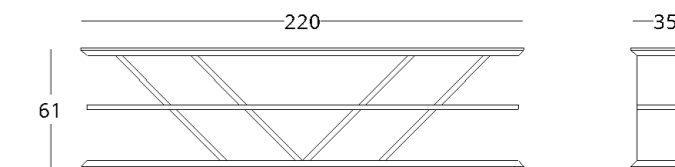

see the price on our website: www.taffor.com | hello@taffor.com