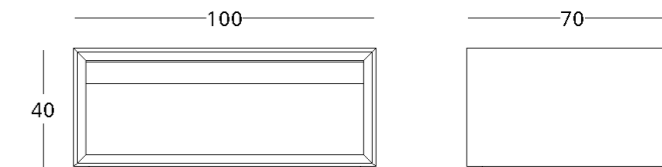

see the price on our website: www.taffor.com | hello@taffor.com