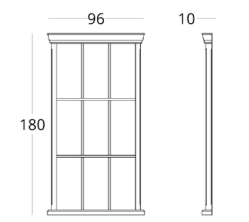

Mounting bracket for hinge on the wall is included.

see the price on our website: www.taffor.com | hello@taffor.com

MIRROR

Dimensions:
height - 185 cm
width - 86 cm
depth - 45 cm

Item number: 012.001.1009-S
Material: European oak, glass
Finishing: natural oil
Weight: 30 kg