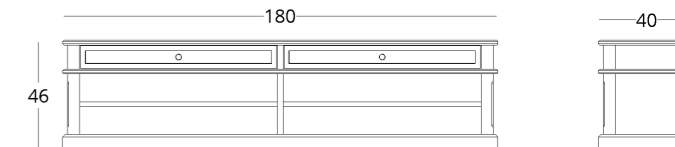

TV STAND

Dimensions:
height - 46 cm
width - 180 cm
depth - 40 cm

Item number: 012.001.1014-S
Material: European oak
Finishing: natural oil
Weight: 35 kg

shop online

To view the 3D model in the browser and place it in your interior, scan the QR code and follow the link

or follow the direct link:

collection

BUREAU

TV STAND

Dimensions:
height - 46 cm
width - 180 cm
depth - 40 cm

Item number: 012.001.2014-S
Material: European oak
Finishing: natural oil
Weight: 41 kg

Options:

- drawer dividers
- box insert for small stationery
- liner for drawer bottoms
- glass shelf

shop online

To view the 3D model in the browser and place it in your interior, scan the QR code and follow the link

or follow the direct link:

collection

BUREAU