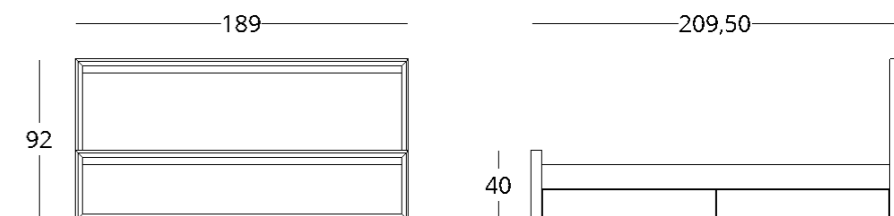

BED
with matress drawers

Dimensions:
height - 92 cm
width - 189 cm
depth - 209,5 cm

Size of bed (mattress): 180 cm x 200 cm

Item No.: 017.003.3015-S
Material: European oak
Finishing: natural oil
Weight: 80 kg

The orthopaedic base is not included in the bed price.

Drawers have hidden mounting rails and can be opened by pressing on the front.

Supplied unassembled.

1. Options:
2. any size of sleeper
   - soft padding on the bottom of the box

To view the 3D model in the browser and place it in your interior, scan the QR code and follow the link

or follow the direct link:

collection / *just M*