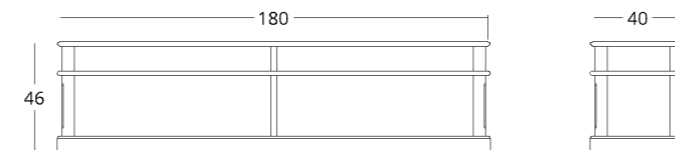

TV STAND

Dimensions:
height - 46 cm
width - 180 cm
depth - 40 cm

Item number: 012.001.1014-S
Material: European oak
Finishing: natural oil
Weight: 35 kg

shop online

To view the 3D model in the browser and place it in your interior, scan the QR code and follow the link

or follow the direct link:

collection / BUREAU

TV STAND

Dimensions:
height - 46 cm
width - 180 cm
depth - 40 cm

Item number: 012.001.2014-S
Material: European oak
Finishing: natural oil
Weight: 41 kg

1. Options:
2. drawer dividers
   - box insert for small stationery
   - liner for drawer bottoms
   - glass shelf

shop online

To view the 3D model in the browser and place it in your interior, scan the QR code and follow the link

or follow the direct link:

collection / BUREAU