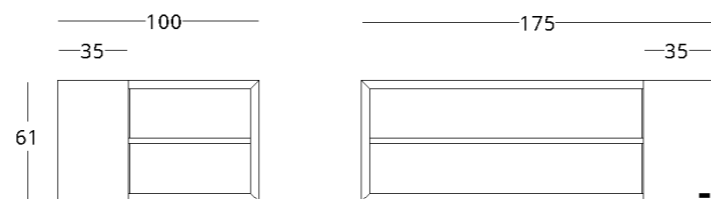

see the price on our website: www.taffor.com | hello@taffor.com

RACK

collection / *just M*

Dimensions:
height - 61 cm
width - 220 cm
depth - 35 cm

Item number: 017.003.1044-S
Material: European oak
Finish: natural oil
Weight: 52 kg

1. Options:
2. resizing to the dimensions of your sofa