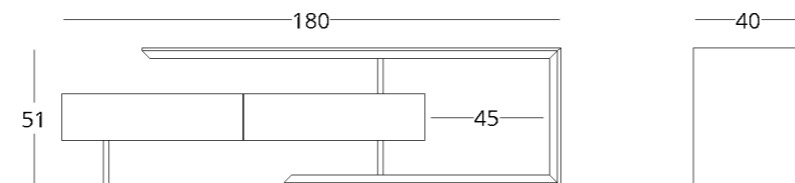

TV STAND

Dimensions:
height - 51 cm
width - 180 cm
depth - 40 cm

Item number: 017.003.1005-S
Material: European oak
Finishing: natural oil
Weight: 45 kg

Drawers of drawer unit are fitted with hidden mounting rails with a door closer

Options:

- drawer separators
- box insert for small stationery
- soft padding on the bottom of the drawer
- integrated wireless charger for mobile devices
- fronts with coloured glass
- left or right version

shop online

To view the 3D model in the browser and place it in your interior, scan the QR code and follow the link

or follow the direct link:

collection

just M

see the price on our website: www.taffor.com | hello@taffor.com

TV STAND

Dimensions:
height - 50 cm
width - 160 cm
depth - 40 cm

Item number: 017.003.1025-S
Material: European oak, metal
Finish: natural oil
Weight: 55 kg

Drawers are equipped with concealed mounting rails with a door closer

Options:

- drawer separators
- box insert for small stationery
- soft padding on the bottom of the drawer
- integrated wireless charger for mobile devices
- fronts with coloured glass
- left or right version

shop online

To view the 3D model in the browser and place it in your interior, scan the QR code and follow the link

or follow the direct link:

collection

just M