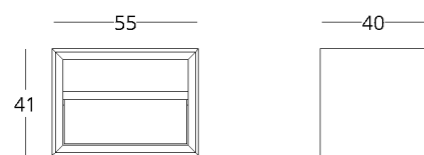

BEDSIDE TABLE

collection / *just M*

1. Опции:
2. illumination
   - height adjustment according to mattress height and your wishes
   - drawer dividers
   - drawer insert for small stationery
   - soft padding on the bottom of the drawer
   - wireless charger integrated into the worktop
   - fronts decorated with coloured glass

The floor cabinet is equipped with a drawer with a door closer function. Equipped with a shelf rim that prevents small objects from falling behind the cabinet.

Drawer options:

- drawer in the top of the nightstand
- two drawers

Item No.: 017.003.1038-S
Material: European oak
Finish: Natural oil
Weight: 22 kg