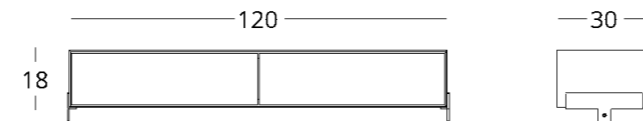

see the price on our website: www.taffor.com | hello@taffor.com

collection / MINIMA

DRAWER CABINET

Dimensions:
height - 40 cm
width - 120 cm
depth - 40 cm

Item number: 017.005.1021-S
Material: European oak
Finish: natural oil
Weight: 37 kg

Equipped with two drawers.