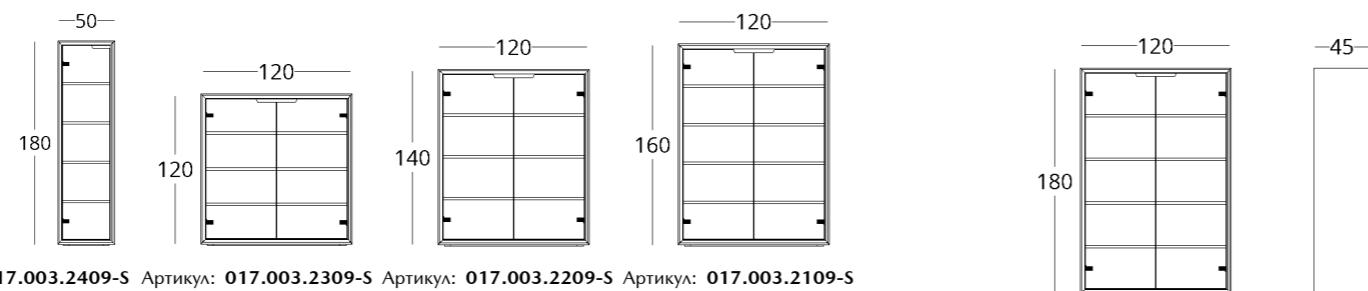

Options:

- glass shelves
- backlit glass shelves
- glass doors
- coloured glass doors
- drawer dividers,
- insert for small stationery
- insert for drawer bottoms
- fronts decorated with coloured glass

shop online

To view the 3D model in the browser and place it in your interior, scan the QR code and follow the link

or follow the direct link:

collection

just M

Артикул: 017.003.2409-S   Артикул: 017.003.2309-S   Артикул: 017.003.2209-S   Артикул: 017.003.2109-S

see the price on our website: www.taffor.com | hello@taffor.com