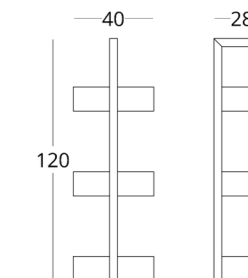

see the price on our website: www.taffor.com | hello@taffor.com