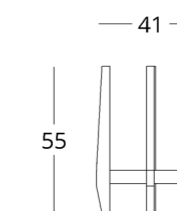

# ACCESSORIES

PLANT STAND

accessories

Dimensions:  
height - 45 cm  
width - 37 cm  
depth - 37 cm

Item number: 017.006.1002-S  
Material: European oak  
Finish: natural oil  
Weight: 2 kg

Dimensions:  
height - 55 cm  
width - 41 cm  
depth - 41 cm