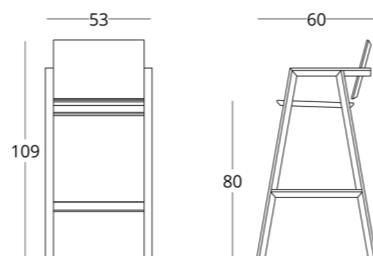

see the price on our website: www.taffor.com | hello@taffor.com

collection / *just M*

BAR STOOL

Dimensions:
height - 101 cm
width - 53 cm
depth - 60 cm
seat height: 70,5 cm

Item number: 017.003.3007-S
Material: European oak
Finish: natural oil
Weight: 10 kg

The dimensions of the chair cannot be changed.