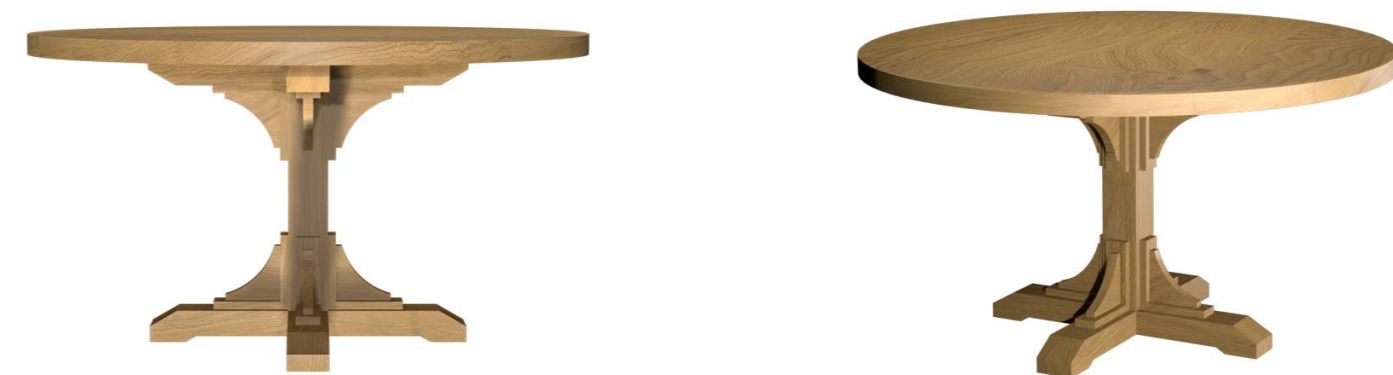

DINING TABLE

Dimensions:
height - 78 cm
diameter - 140 cm

Item number: 012.001.3408-S
Material: European oak
Finish: colourless matt lacquer
Weight: 65 kg

1. Options:
2. stone worktop
   - glass worktop

To view the 3D model in the browser and place it in your interior, scan the QR code and follow the link

or follow the direct link:

see the price on our website: www.taffor.com | hello@taffor.com

collection / BUREAU