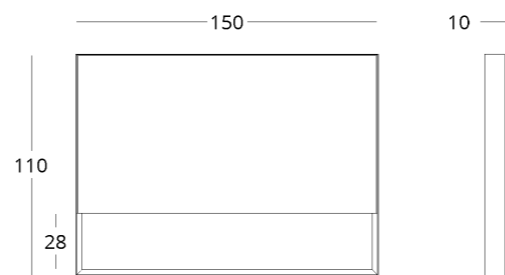

see the price on our website: www.taffor.com | hello@taffor.com

collection

MINIMA
bathroom

MIRROR

Dimensions:
height - 190 cm
width - 80 cm
depth - 10 cm

Item number: 017.005.2011-S
Material: European oak, water-resistant mirror
Finish: colourless matt lacquer
Weight: 34 kg.

Floor-standing mirror.
Wall mounting brackets are included.