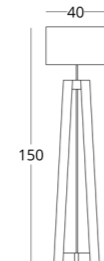

Dimensions:
height - 150 cm
width - 40 cm
depth - 40 cm

Item number: 014.002.1003-S
Material: Oliva
Finish: natural oil
Weight: 7 kg

1. Options:
2. selection of colour of the obajur

Dimensions:
height - 180 cm
width - 18 cm
depth - 18 cm

Item number: 017.003.1022-S
Material: European oak, concrete
Finish: natural oil
Weight: 31 kg

1. Options:
2. selection of lighting warmth