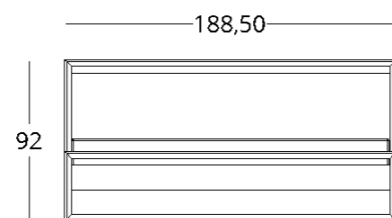

see the price on our website: www.taffor.com | hello@taffor.com

BED

collection / *just M*

Dimensions:
height - 73 cm
width - 241 cm
depth - 286 cm

Size of bed (mattress): 180 cm x 220 cm

Item No.: 017.003.1056-S
Material: European oak
Finishing: natural oil
Weight: 110 kg

The orthopaedic base is not included in the bed price.

Shipped unassembled.

1. Options:
2. any size of bed
   - mattress lift