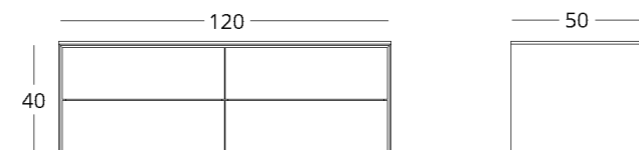

VANITY UNIT

Dimensions:
height - 41 cm
width - 120 cm
depth - 50 cm

Item number: 017.005.1010-S
Material: European oak
Finish: colourless matt lacquer
Weight: 35 kg

Wall mounted washbasin unit,
under washbasin worktop.

In this case we have used the
Villeroy & Boch washbasin, model
Finion, ref. 4164C3.

Options:

- version with wooden worktop and recessed sink
- customised sink table top to your dimensions (the cabinet can also be any size)
- fronts decorated with coloured glass
- under-cabinet lighting with or without motion detector

shop online

To view the 3D model in the browser and place it in your interior, scan the QR code and follow the link

LINK IS TEMPORARILY UNAVAILABLE

or follow the direct link:

LINK IS TEMPORARILY UNAVAILABLE

collection

MINIMA
bathroom