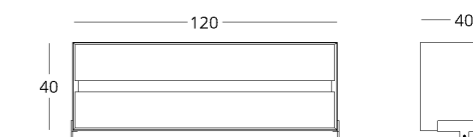

see the price on our website: www.taffor.com | hello@taffor.com

collection / MINIMA