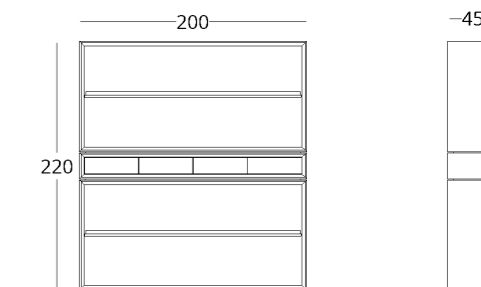

see the price on our website: www.taffor.com | hello@taffor.com