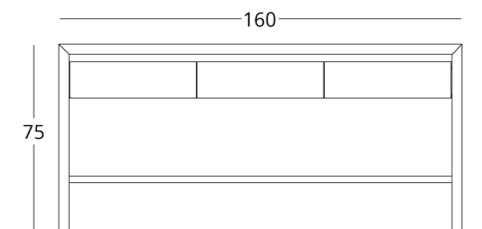

see the price on our website: www.taffor.com | hello@taffor.com