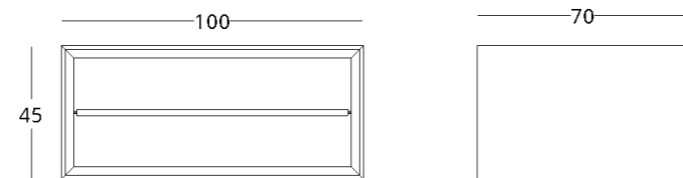

see the price on our website: www.taffor.com | hello@taffor.com

COFFEE TABLE

collection / *just M*

Dimensions:
height - 40 cm
width - 100 cm
depth - 70 cm

Item number: 017.003.2008-S
Material: European oak
Finishing: natural oil
Weight: 47 kg

1. Options:
2. drawer that opens in two directions