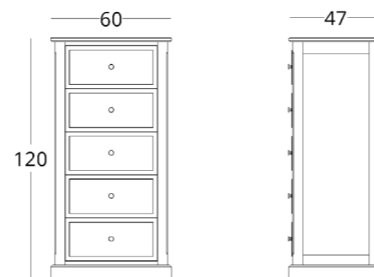

To view the 3D model in the browser and place it in your interior, scan the QR code and follow the link

or follow the direct link: