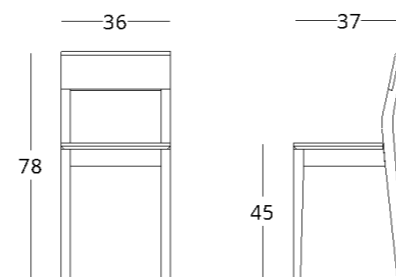

CHAIR

Dimensions:
height - 78 cm
width - 36 cm
depth - 37 cm

Item number: 017.005.1017-S
Material: European oak
Finish: natural oil
Weight: 5 kg

The dimensions of the chair cannot be changed.

To view the 3D model in the browser and place it in your interior, scan the QR code and follow the link

or follow the direct link:

collection / *just M*

CHAIR

Dimensions:
height - 72 cm
width - 53 cm
depth - 59 cm

Item number: 017.003.1007-S
Material: European oak
Finish: natural oil
Weight: 8 kg

The dimensions of the chair cannot be changed.

To view the 3D model in the browser and place it in your interior, scan the QR code and follow the link

or follow the direct link:

collection / *just M*