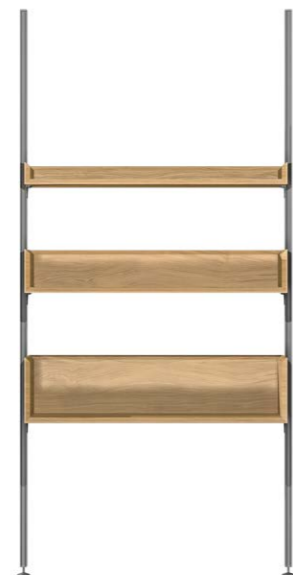

SHELF

collection / MINIMA

Dimensions:
height - 10/20/30 cm
width - 121.2 cm
depth - 35 cm

Item number: 017.005.1022-S
Material: European oak
Finish: natural oil
Total weight: 14/18/23 kg