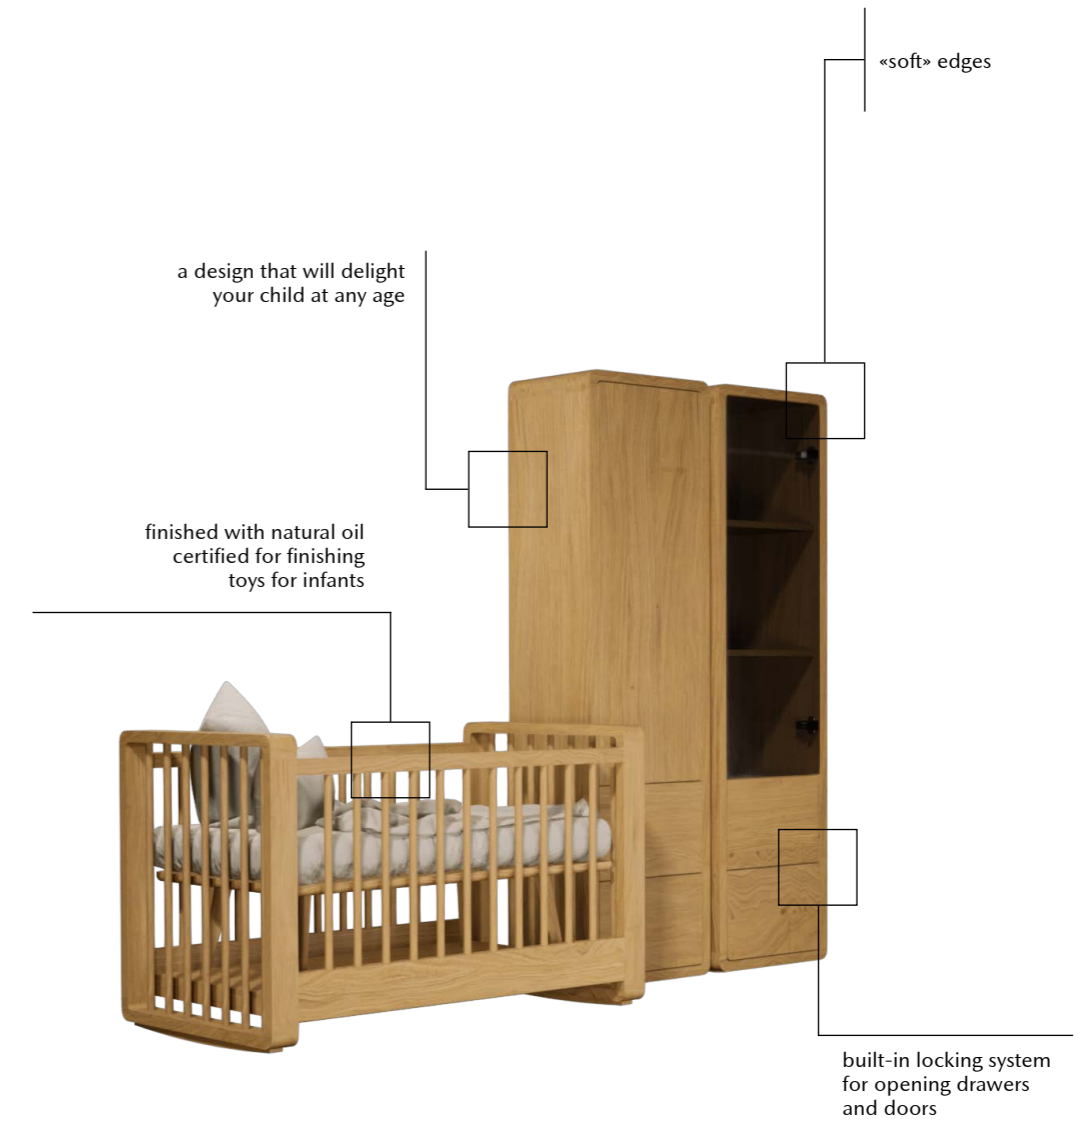

DISTINCTIVE FEATURES