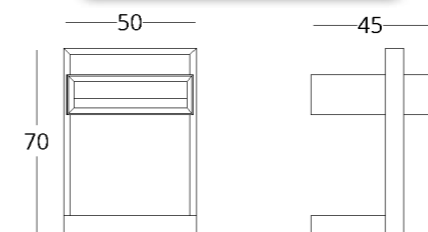

BEDSIDE TABLE

collection / *just M*

Dimensions:  
height - 70 cm  
width - 50 cm  
depth - 45 cm

Item number: 017.003.6038-S  
Material: European oak  
Finish: natural oil  
Weight: 12 kg

see the price on our website: [www.taffor.com](http://www.taffor.com) | [hello@taffor.com](mailto:hello@taffor.com)