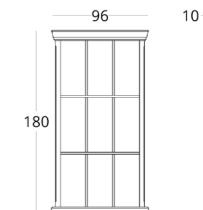

see the price on our website: www.taffor.com | hello@taffor.com