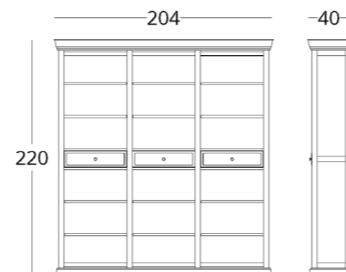

BOOKCASE

Dimensions:
height - 230 cm
width - 203 cm
depth - 40 cm

Item number: 012.001.3101-S
Material: European oak
Finishing: natural oil
Weight: 120 kg

1. Options:
2. clear glass doors
   - glass shelves
   - interior lighting
   - drawer dividers
   - drawer insert for small stationery
   - soft lining on the bottom of the drawer

shop online

To view the 3D model in the browser and place it in your interior, scan the QR code and follow the link

or follow the direct link:

collection / BUREAU

BOOKCASE

Dimensions:
height - 220 cm
width - 204 cm
depth - 40 cm

Item number: 012.001.2001-S
Material: European oak, glass
Finishing: natural oil
Weight: 120 kg

1. Options:
2. clear glass doors
   - glass shelves
   - interior lighting
   - drawer dividers
   - drawer insert for small stationery
   - soft lining on the bottom of the drawer

shop online

To view the 3D model in the browser and place it in your interior, scan the QR code and follow the link

or follow the direct link:

collection / BUREAU