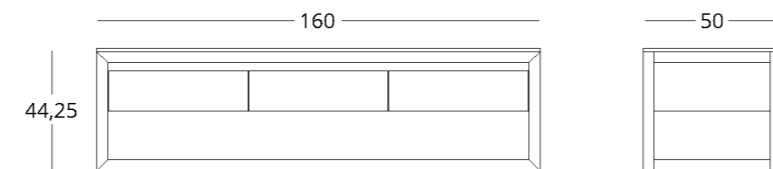

VANITY UNIT

Dimensions:
height - 44.2 cm
width - 160 cm
depth - 50 cm

Item number: 017.012.1001-S
Material: European oak, artificial stone
Finish: colourless matt lacquer
Overall weight: 62 kg.

Maximum depth: 60 cm
Maximum width: 220 cm

Options:

- fabrication with a wooden worktop
- choosing the colour of the stone worktop
- decorating fronts with coloured glass
- changing the number of boxes
- changing the location of the sink
- illuminate the shelf space and / or the space under the drawer unit with or without motion detector

shop online

To view the 3D model in the browser and place it in your interior, scan the QR code and follow the link

or follow the direct link:

collection / NUMBER 1

see the price on our website: www.taffor.com | hello@taffor.com

VANITY UNIT

Dimensions:
height - 70 cm
width - 160 cm
depth - 50 cm

Item number: 017.012.2001-S
Material: European oak
Finish: colourless matt lacquer
Total weight 47 kg.

Maximum depth: 60 cm
Maximum width: 220 cm

Drawers and pull-out runners with a self-closing system.

Options:

- fabrication with a wooden worktop
- choosing the colour of the stone worktop
- decorating fronts with coloured glass
- changing the number of boxes
- changing the location of the sink
- illuminate the shelf space and / or the space under the drawer unit with or without motion detector

shop online

To view the 3D model in the browser and place it in your interior, scan the QR code and follow the link

or follow the direct link:

collection / NUMBER 1