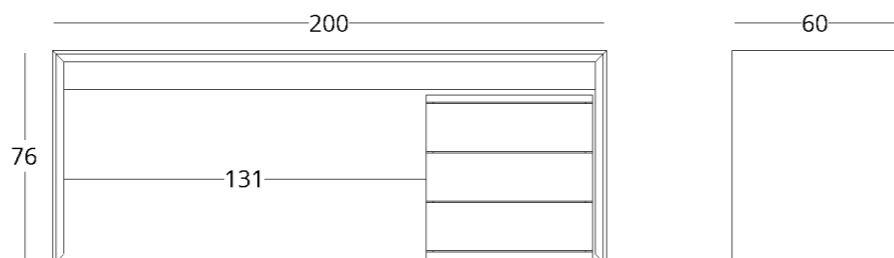

DESK

collection / *just M*

Dimensions:  
height - 76 cm  
width -160 cm  
depth - 60 cm

Item number: 017.003.2030-S  
Material: European oak  
Finishing: natural oil  
Weight: 48 kg

Maximum depth: 70 cm  
Maximum width: 240 cm

DESK

collection / *just M*

Dimensions:  
height - 76 cm  
width - 200 cm  
140 cm deep

Item number:  
table - 017.003.2030-S  
cupboard - 017.003.2230-S  
Material: oak European  
Finish: natural oil  
Total weight 115 kg.

## CUPBOARD

Dimensions:  
height - 180 cm  
width - 120 cm  
depth - 45 cm

Item number: 017.003.2009-S  
Material: European oak, tempered glass  
Finishing: natural oil  
Weight: 60 kg

Maximum depth: 70 cm  
Maximum height: 240 cm

## CUPBOARD

Dimensions:  
height - 210 cm  
width - 120 cm  
depth - 45 cm

Item number: 017.003.1009-S  
Material: European oak  
Finishing: natural oil  
Weight: 128 kg

Maximum height: 240 cm  
Maximum width: 240 cm  
Maximum depth: 70 cm