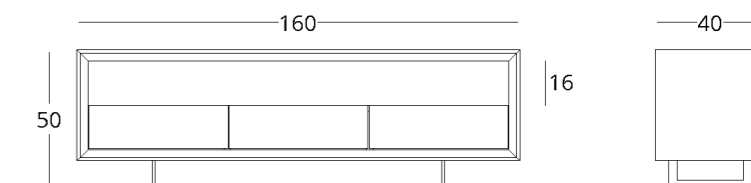

see the price on our website: www.taffor.com | hello@taffor.com