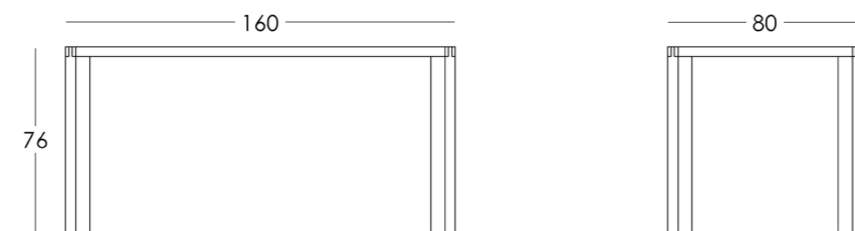

see the price on our website: www.taffor.com | hello@taffor.com

www.taffor.com | hello@taffor.com | +7 (499) 302-33-01