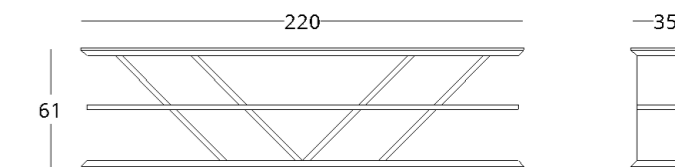

or follow the direct link:

see the price on our website: www.taffor.com | hello@taffor.com

BEDROOM

BED

Dimensions:
height - 79 cm
width - 331 cm
depth - 252 cm

Size of bed (mattress): 180 cm x 200 cm

Item No.: 017.003.1045-S
Material: European oak
Finishing: natural oil
Weight: 190 kg