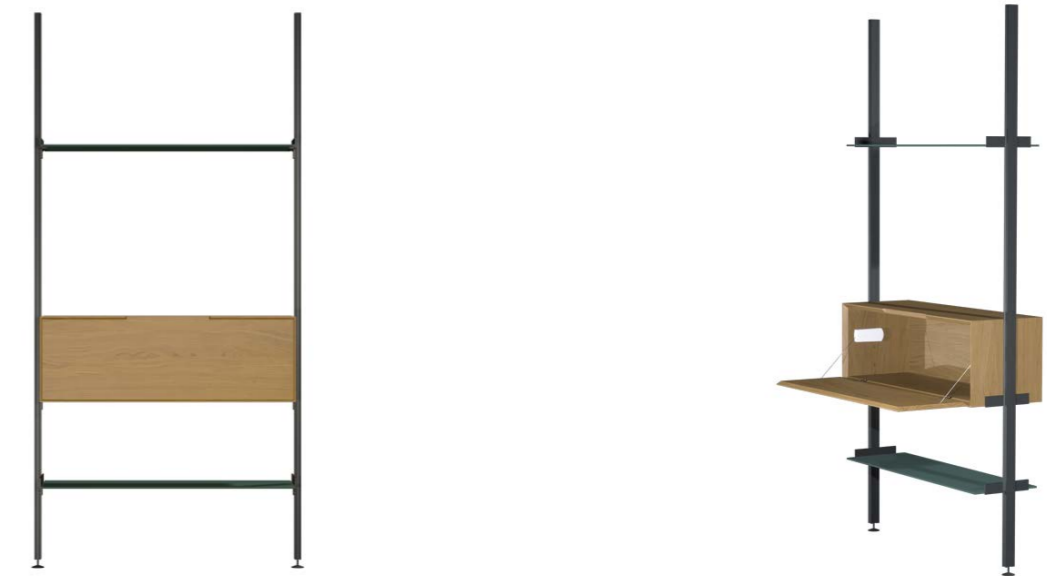

shop online

To view the 3D model in the browser and place it in your interior, scan the QR code and follow the link

or follow the direct link:

see the price on our website: www.taffor.com | hello@taffor.com

collection

MINIMA