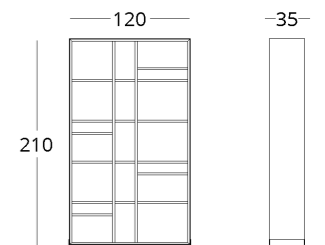

see the price on our website: www.taffor.com | hello@taffor.com