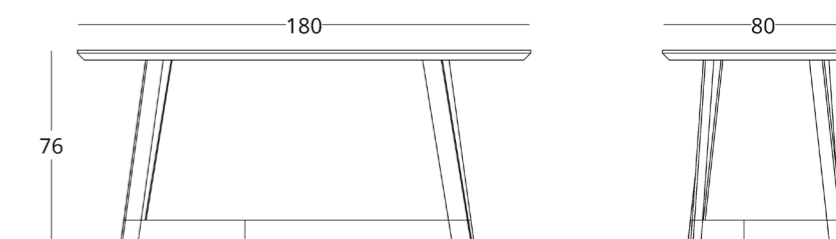

Recommended height of the dining table: 76 cm, but may vary depending on your height and preferences.

Maximum depth: 120 cm
Maximum width: 240 cm

- Options:
- equipped with a decorative biofuel fireplace
 - mirrored stainless steel pedestal

shop online

To view the 3D model in the browser and place it in your interior, scan the QR code and follow the link

or follow the direct link:

collection

just M

DINING TABLE

Dimensions:
height - 76 cm
width - 180 cm
depth - 130 cm

Maximum width: 220 cm

Options:

- equipped with a decorative biofuel fireplace
- mirrored stainless steel pedestal

shop online

To view the 3D model in the browser and place it in your interior, scan the QR code and follow the link