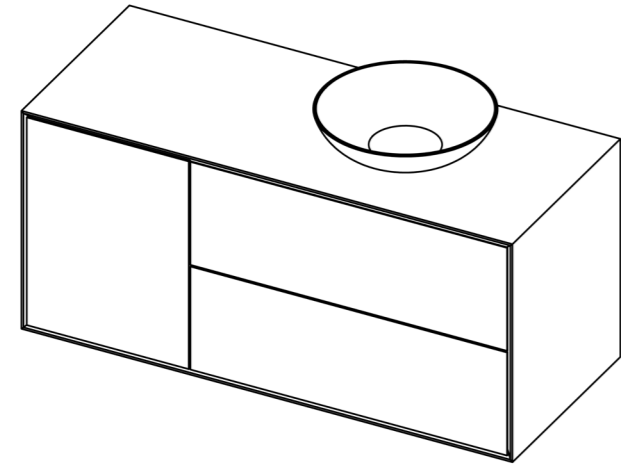

SINK PLACEMENT OPTIONS

#1

Overhead sink

There are practically no restrictions with this variant.

The drawer directly underneath the sink has a cut-out for the trap.

Not sure which option to choose? Try each one on in your bathroom:

Example dimensions:
55/120/50 (H/W/H)

#2