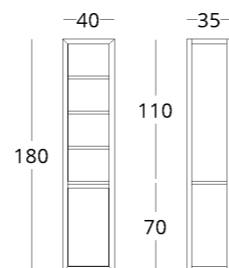

collection / NUMBER 1

A place for future ideas of yours or ours.