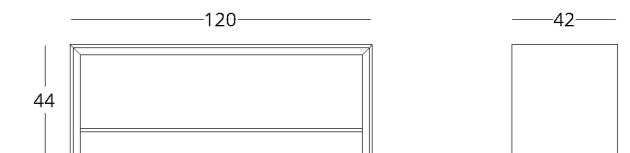

see the price on our website: www.taffor.com | hello@taffor.com

collection /

just M