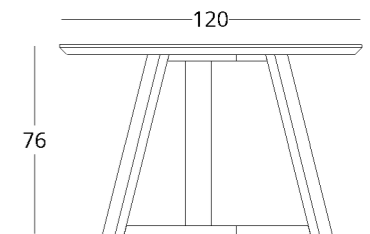

## DINING TABLE

collection / *just M*

Dimensions:  
height - 76 cm  
diameter - 120 cm

Item number: 017.003.1019-S  
Material: European oak  
Finish: colourless matt lacquer  
Weight: 37 kg

Recommended height of the dining table: 76 cm, but may vary depending on your height and preferences.

## DINING TABLE

collection / *just M*

Dimensions:  
height - 76 cm  
diameter - 120 cm

Item number: 017.003.1040-S  
Material: European oak  
Finish: colourless matt lacquer  
Weight: 31 kg

Recommended height of the dining table: 76 cm, but may vary depending on your height and preferences.

Diameter of the tabletop:  
• minimum - 90 cm.  
• maximum - 140 cm.

 shop online

To view the 3D model in the browser and place it in your interior, scan the QR code and follow the link

or follow the direct link:

## DINING TABLE

collection / *just M*

Dimensions:  
height - 76 cm  
diameter - 120 cm

Item number: 017.003.1021-S  
Material: European oak  
Finish: colourless matt lacquer  
Weight: 37 kg

Recommended height of the dining table: 76 cm, but may vary depending on your height and preferences.