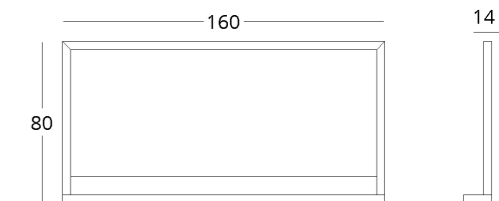

see the price on our website: www.taffor.com | hello@taffor.com

collection / NUMBER 1