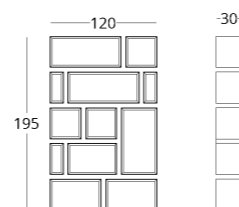

see the price on our website: www.taffor.com | hello@taffor.com

RACK

Dimensions:
height - 220 cm
width - 150 cm
depth - 45 cm

Item number: 017.003.2134-S
Material: European oak, concrete
Finish: natural oil
Weight: 174 kg

The rack is available in two
versions:

- wall-mounted
- free-standing