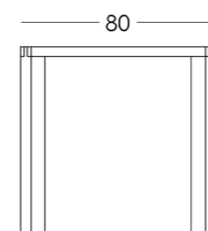

A place for future ideas of yours or ours.