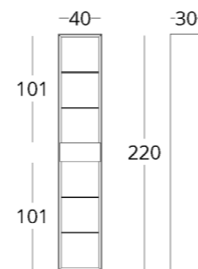

WALL CABINET

Dimensions:
height - 220 cm
width - 40 cm
depth - 30 cm

Item number: 017.005.1001-S
Material: European oak
Finish: colourless matt lacquer
Weight: 34 kg

Maximum height: 240 cm
Maximum depth: 70 cm
Maximum width: 240 cm

Options:

- floor standing version
- glass doors
- mirrored doors
- wooden doors

shop online

To view the 3D model in the browser
and place it in your interior, scan the
QR code and follow the link

or follow the direct link:

see the price on our website: www.taffor.com | hello@taffor.com

collection

MINIMA
bathroom

WALL CABINET

Dimensions:
height - 180 cm
width - 40 cm
depth - 30 cm

Item number: 017.005.2002-S
Material: European oak
Finishing: colourless matt lacquer,
glass
Weight: 31 kg

Wall mounted chest of drawers.
Maximum height: 220 cm

Options:

- illuminated glass shelves
- wooden shelves
- glass doors
- mirrored doors
- under-cabinet lighting
  with or without movement
  detector

shop online

To view the 3D model in the browser
and place it in your interior, scan the
QR code and follow the link

or follow the direct link:

see the price on our website: www.taffor.com | hello@taffor.com

collection

MINIMA
bathroom