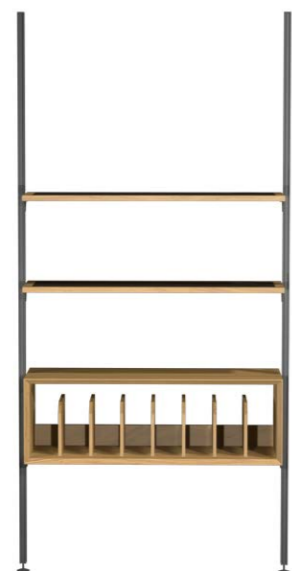

or follow the direct link:

see the price on our website: www.taffor.com | hello@taffor.com

collection

MINIMA

VINYL RECORDS CABINET

Dimensions:
height - 40 cm
width - 120 cm
depth - 40 cm

Item number: 017.005.3025-S
Material: European oak
Finishing: natural oil
Weight: 25 kg