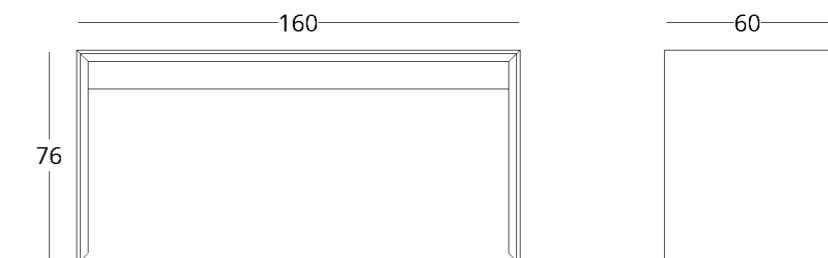

see the price on our website: www.taffor.com | hello@taffor.com