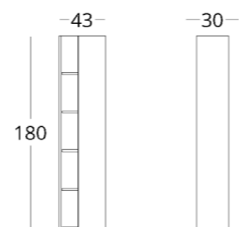

see the price on our website: www.taffor.com | hello@taffor.com

collection / MINIMA

SHELFING SYSTEM

Dimensions:
height - 206 cm
width - 163 cm
depth - 40 cm

Item number: 017.005.2014-S
Material: European oak
Finishing: natural oil
Weight: 180 kg