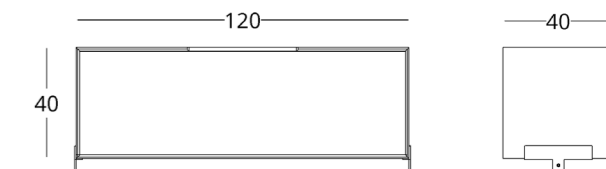

see the price on our website: www.taffor.com | hello@taffor.com

collection / MINIMA