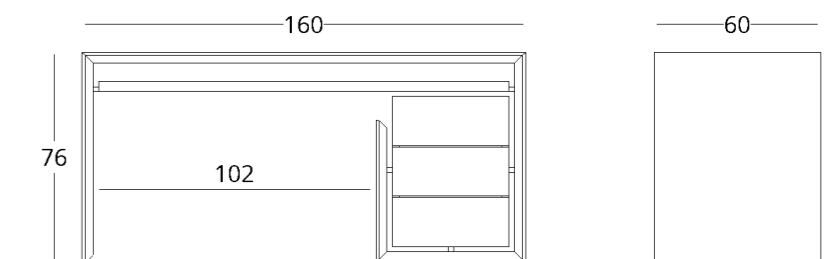

ample opportunities for personalizing the filling of boxes (for more details see our catalogue or on the website)

HOME OFFICE

DESK

Dimensions:
height - 76 cm
width - 160 cm
depth - 60 cm

Item number: 017.003.1010-S
Material: European oak
Finishing: natural oil
Weight: 70 kg

shop online

To view the 3D model in the browser and place it in your interior, scan the QR code and follow the link

or follow the direct link:

DESK

collection / *just M*

Dimensions:
height -78 cm
width -160 cm
depth - 60 cm

DESK

collection / *just M*

Dimensions:
height - 76 cm
width -160 cm
depth - 60 cm

Item number: 017.003.2030-S
Material: European oak
Finishing: natural oil
Weight: 48 kg

Maximum depth: 70 cm
Maximum width: 240 cm

CUPBOARD

Dimensions:
height - 180 cm
width - 120 cm
depth - 45 cm

Item number: 017.003.2009-S
Material: European oak, tempered glass
Finishing: natural oil
Weight: 60 kg

Maximum depth: 70 cm
Maximum height: 240 cm