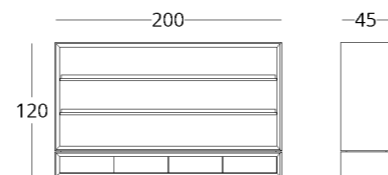

or follow the direct link:

collection

just M

CUPBOARD

Dimensions:
height - 210 cm
width - 120 cm
depth - 45 cm

Item number: 017.003.1009-S
Material: European oak
Finishing: natural oil
Weight: 128 kg

Maximum height: 240 cm
Maximum width: 240 cm
Maximum depth: 70 cm

see the price on our website: www.taffor.com | hello@taffor.com

see the price on our website: www.taffor.com | hello@taffor.com

CUPBOARD

Dimensions:
height - 120 cm
width - 200 cm
depth - 45 cm

Item number: 017.003.3009-S
Material: European oak
Finish: natural oil
Weight: 125 kg

Maximum depth: 70 cm
Maximum height: 240 cm

Options:

- lighted space between the shelves
- glass shelves
- lighted glass shelves
- back wall
- glass sliding doors

shop online

To view the 3D model in the browser and place it in your interior, scan the QR code and follow the link

or follow the direct link:

collection

just M

see the price on our website: www.taffor.com | hello@taffor.com

CUPBOARD

Dimensions:
height - 220 cm
width - 200 cm
depth - 45 cm

Item number: 017.003.4009-S
Material: European oak
Finishing: natural oil
Weight: 190 kg