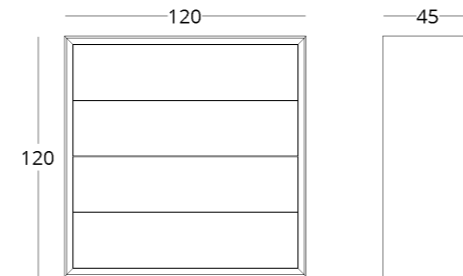

DRESSER

Dimensions:
height - 120 cm
width - 120 cm
depth - 45 cm

Item number: 017.003.2004-S
Material: European oak
Finishing: natural oil
Weight: 78 kg

Drawers equipped with hide-mounted runners, open by pressing on the front.

Options:

- drawer dividers
- built-in device for wireless charging of mobile devices on the worktop
- fronts decorated with coloured glass

shop online

To view the 3D model in the browser and place it in your interior, scan the QR code and follow the link

or follow the direct link:

collection / *just M*

see the price on our website: www.taffor.com | hello@taffor.com

DRESSER

Dimensions:
height - 90 cm
width - 160 cm
depth - 45 cm

Item number: 017.003.3004-S
Material: European oak
Finishing: natural oil
Weight: 80 kg

Options:

- glass shelves
- drawers in place of shelves
- wireless charging unit for mobile devices integrated in the worktop
- door fronts with coloured glass

shop online

To view the 3D model in the browser and place it in your interior, scan the QR code and follow the link

or follow the direct link:

collection / *just M*