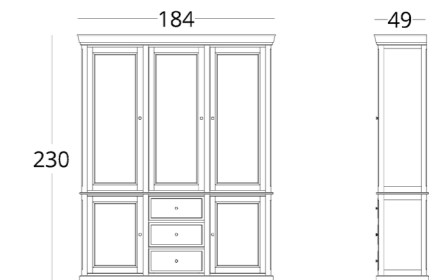

collection / *just M*

Dimensions:
height - 180 cm
width - 75 cm
depth - 5 cm

Item number: 017.003.2033-S
Material: European oak, glass
Finishing: natural oil
Weight: 18 kg

Wall mounting bracket included.

CUPBOARD

Dimensions:
height - 230 cm
width - 184 cm
depth - 49 cm

Item number: 012.001.1001-S
Material: European oak, glass
Finishing: natural oil
Weight: 180 kg

Options:

- glass shelves
- glass doors
- drawer dividers
- soft insert for small stationery
insert in the bottom of drawers
- interior lighting

To view the 3D model in the browser
and place it in your interior, scan the
QR code and follow the link

or follow the direct link:

collection

BUREAU

DINING TABLE

Dimensions:
height - 78 cm
width - 240 cm
depth - 90 cm