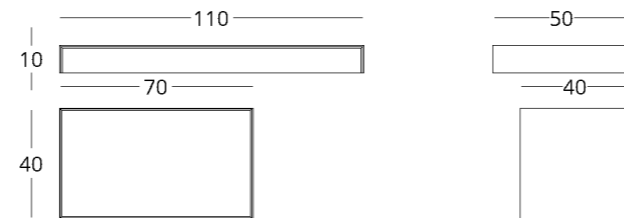

see the price on our website: www.taffor.com | hello@taffor.com

collection

MINIMA
bathroom

VANITY UNIT

Dimensions:
height - 40 cm
width - 150 cm
depth - 50 cm

Item number: 017.005.1003-S
Material: European oak
Finish: colourless matt lacquer
Weight: 46 kg

Options:

- decorating fronts with coloured glass
- fabrication with stone worktop
- stone worktop colour choice
- underbench lighting with or without motion detector