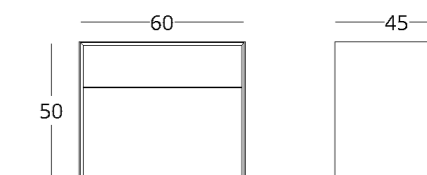

see the price on our website: www.taffor.com | hello@taffor.com