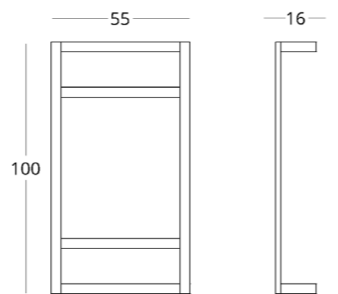

see the price on our website: www.taffor.com | hello@taffor.com

collection / NUMBER 1

WALL TOWEL RACK

Dimensions:
height - 82 cm
width - 55 cm
depth - 25 cm

Item number: 017.012.1010-S
Material: European oak
Finish: colourless matt lacquer
Weight: 4 kg