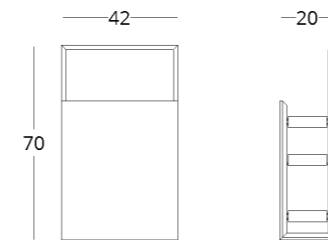

see the price on our website: www.taffor.com | hello@taffor.com

collection / *just M*

WALL SHELF

Dimensions:
height - 150 cm
width - 30 cm
depth - 5 cm

Item number: 017.003.1046-S
Material: European oak
Finish: natural oil
Weight: 10 kg

Options:
• decorating fronts with coloured glass