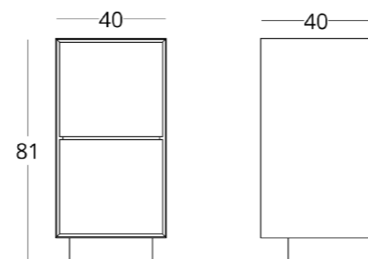

VANITY UNIT

Dimensions:
height - 81 cm
width - 40 cm
depth - 40 cm

Item number: 017.005.1029-S
Material: European oak
Finish: colourless matt lacquer
Weight: 31 kg.

Floor cabinet.

Options:

- worktop with stone top
- stone worktop colour choice
- wall mounting
- fronts decorated with coloured glass

shop online

To view the 3D model in the browser and place it in your interior, scan the QR code and follow the link

or follow the direct link:

collection

MINIMA
bathroom

see the price on our website: www.taffor.com | hello@taffor.com

VANITY UNIT

Dimensions:
height - 81 cm
width - 40 cm
depth - 40 cm

Item number: 017.005.2029-S
Material: European oak
Finish: colourless matt lacquer
Weight: 20 kg.

Floor cabinet.

Options:

- production with stone worktop
- stone worktop colour choice
- wall mounting
- Lighted shelf space

shop online

To view the 3D model in the browser and place it in your interior, scan the QR code and follow the link

or follow the direct link:

collection

MINIMA
bathroom

see the price on our website: www.taffor.com | hello@taffor.com