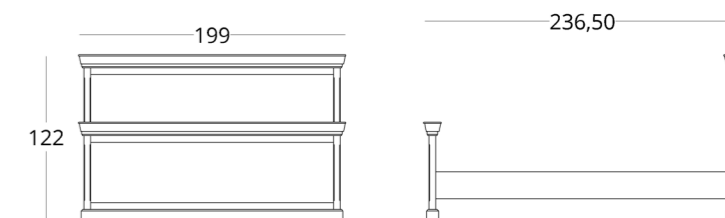

see the price on our website: www.taffor.com | hello@taffor.com