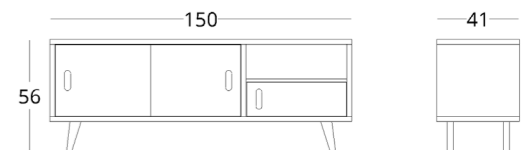

MEDIA CENTER

VINYL RECORDS CABINET

Dimensions:
height - 56 cm
width - 150 cm
depth - 41 cm

Item number: 014.005.1005-S
Material: oak European
Finishing: natural oil
Weight: 30 kg

1. Options:
2. glass transparent vinyl record compartment doors

To view the 3D model in the browser and place it in your interior, scan the QR code and follow the link

or follow the direct link:

only ONE