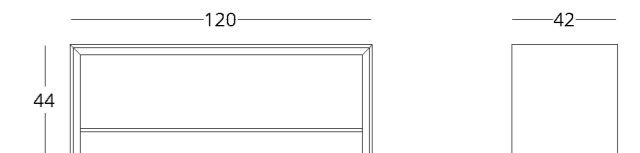

see the price on our website: www.taffor.com | hello@taffor.com