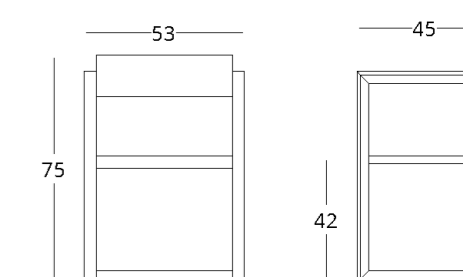

see the price on our website: www.taffor.com | hello@taffor.com

collection /

just M