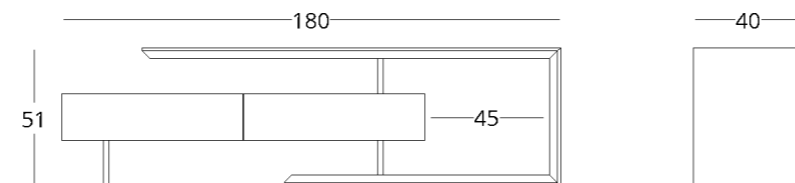

TV STAND

Dimensions:
height - 51 cm
width - 180 cm
depth - 40 cm

Item number: 017.003.1005-S
Material: European oak
Finishing: natural oil
Weight: 45 kg

Drawers of drawer unit are fitted with hidden mounting rails with a door closer

Options:

- drawer separators
- box insert for small stationery
- soft padding on the bottom of the drawer
- integrated wireless charger for mobile devices
- fronts with coloured glass
- left or right version

shop online

To view the 3D model in the browser and place it in your interior, scan the QR code and follow the link

or follow the direct link:

collection

just M

see the price on our website: www.taffor.com | hello@taffor.com

070

TV STAND

Dimensions:
height - 50 cm
width - 160 cm
depth - 40 cm

Item number: 017.003.1025-S
Material: European oak, metal
Finish: natural oil
Weight: 55 kg

Drawers are equipped with concealed mounting rails with a door closer

Options:

- drawer separators
- box insert for small stationery
- soft padding on the bottom of the drawer
- integrated wireless charger for mobile devices
- fronts with coloured glass
- left or right version

shop online

To view the 3D model in the browser and place it in your interior, scan the QR code and follow the link

or follow the direct link:

collection

just M