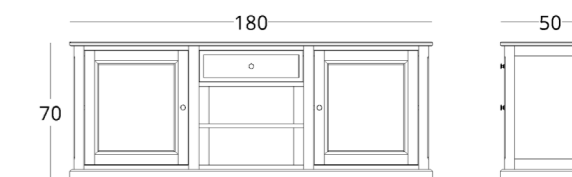

SIDEBOARD

Dimensions:
height - 70 cm
width - 180 cm
depth - 50 cm

Item number: 012.001.1006-S
Material: European oak
Finish: natural oil
Weight: 60 kg

Options:

- transparent glass doors
- drawer dividers
- insert for small stationery
- soft lining on the bottom of the drawer

shop online

To view the 3D model in the browser and place it in your interior, scan the QR code and follow the link

or follow the direct link:

collection

BUREAU

SIDEBOARD

Dimensions:
height - 70 cm
width - 180 cm
depth - 50 cm

Item number: 012.001.2006-S
Material: European oak, glass
Finishing: natural oil
Weight: 84 kg

Options:

- glass shelves
- drawer dividers
- insert for small stationery
- soft lining on the bottom of the drawer

shop online

To view the 3D model in the browser and place it in your interior, scan the QR code and follow the link

or follow the direct link:

collection

BUREAU