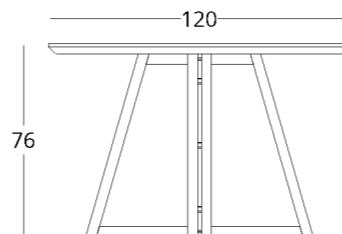

The recommended height of the dining table is 76 cm, but it can be adjusted according to your height and preferences.

Diameter of the table top:

- minimum - 90 cm.
- maximum - 130 cm.

shop online

To view the 3D model in the browser and place it in your interior, scan the QR code and follow the link

## DINING TABLE

collection / *just M*

Dimensions:  
height - 76 cm  
diameter - 120 cm

Item number: 017.003.1019-S  
Material: European oak  
Finish: colourless matt lacquer  
Weight: 37 kg

Recommended height of the dining table: 76 cm, but may vary depending on your height and preferences.

Diameter of the tabletop:  
• minimum - 90 cm.  
• maximum - 140 cm.

Options:  
• folding version

minimum width (diameter): 90 cm  
Maximum width: 190 cm (depending on the diameter when folded)  
Folding table item: 017.003.2019-S  
Features:  
• the insert is stored separately from the table  
• maximum liner width 50 cm

## DINING TABLE

collection / *just M*

Dimensions:  
height - 76 cm  
diameter - 120 cm

Item number: 017.003.1040-S  
Material: European oak  
Finish: colourless matt lacquer  
Weight: 31 kg

Recommended height of the dining table: 76 cm, but may vary depending on your height and preferences.