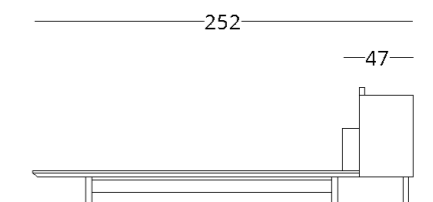

see the price on our website: www.taffor.com | hello@taffor.com