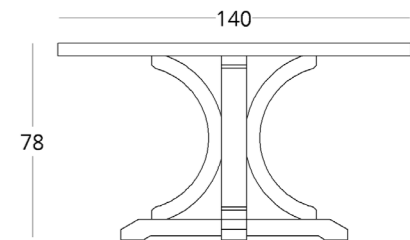

see the price on our website: www.taffor.com | hello@taffor.com

collection / BUREAU