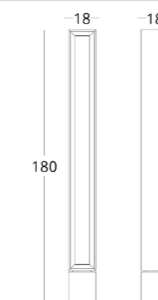

see the price on our website: www.taffor.com | hello@taffor.com