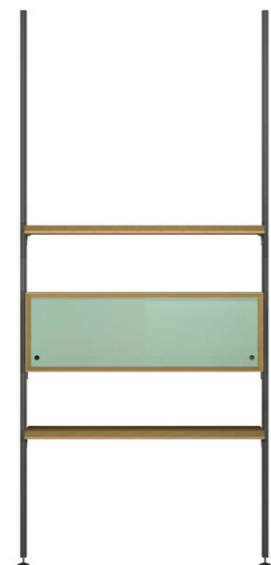

# CABINET

Dimensions:  
height - 40 cm  
width - 120 cm  
depth - 35 cm

Item number: 017.005.2023-S  
Material: European oak, glass  
Finishing: natural oil  
Weight: 24 kg

- Options:
- transparent glass doors