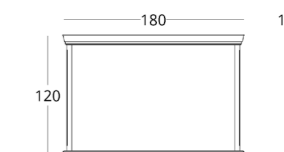

see the price on our website: www.taffor.com | hello@taffor.com