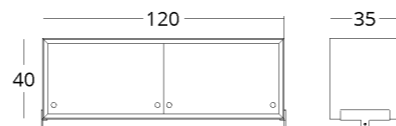

see the price on our website: www.taffor.com | hello@taffor.com

collection / MINIMA

CABINET

Dimensions:
height - 120 cm
width - 120 cm
depth - 35 cm

Item number: 017.005.1023-S
Material: European oak, coloured glass
Finish: natural oil
Weight: 55 kg

1. Options:
2. glass shelves