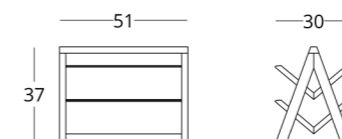

Item number: 017.003.4039-S
Material: European oak
Weight: 6 kg
Usage: floor standing