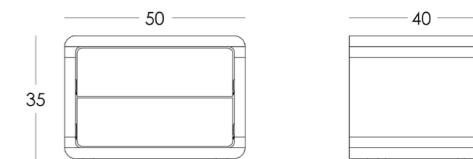

BED

Dimensions:
height - 66 cm
width - 207 cm
depth - 97 cm

Item number: 017.007.1002-S
Material: European oak
Finish: natural oil
Weight: 37 kg.

shop online

To view the 3D model in the browser
and place it in your interior, scan the
QR code and follow the link

or follow the direct link:

240

collection

WALLE

BEDSIDE TABLE

Dimensions:
height - 35 cm
width - 50 cm
depth - 40 cm

Item number: 017.007.1003-S
Material: European oak
Finish: natural oil
Weight: 19 kg.

shop online

To view the 3D model in the browser
and place it in your interior, scan the
QR code and follow the link

or follow the direct link:

see the price on our website: www.taffor.com | hello@taffor.com

collection

WALLE

see the price on our website: www.taffor.com | hello@taffor.com

241