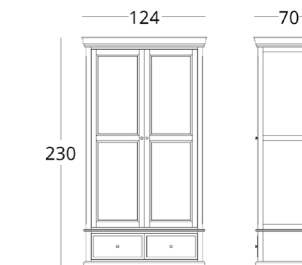

see the price on our website: www.taffor.com | hello@taffor.com