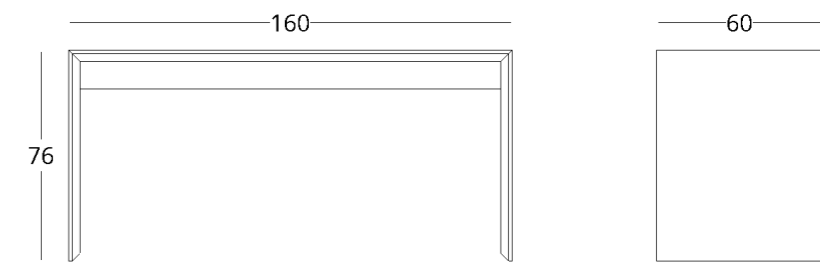

see the price on our website: www.taffor.com | hello@taffor.com