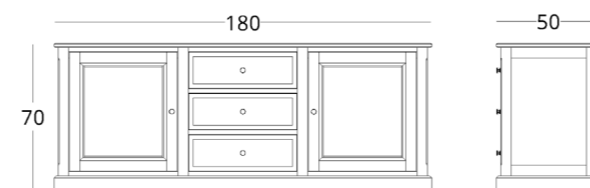

SIDEBOARD

Dimensions:
height - 70 cm
width - 180 cm
depth - 50 cm

Item number: 012.001.1006-S
Material: European oak
Finish: natural oil
Weight: 60 kg

Options:

- transparent glass doors
- drawer dividers
- insert for small stationery
- soft lining on the bottom of the drawer

shop online

To view the 3D model in the browser and place it in your interior, scan the QR code and follow the link

or follow the direct link:

collection

BUREAU

SIDEBOARD

Dimensions:
height - 70 cm
width - 180 cm
depth - 50 cm

Item number: 012.001.2006-S
Material: European oak, glass
Finishing: natural oil
Weight: 84 kg

Options:

- glass shelves
- drawer dividers
- insert for small stationery
- soft lining on the bottom of the drawer

shop online

To view the 3D model in the browser and place it in your interior, scan the QR code and follow the link

or follow the direct link:

collection

BUREAU