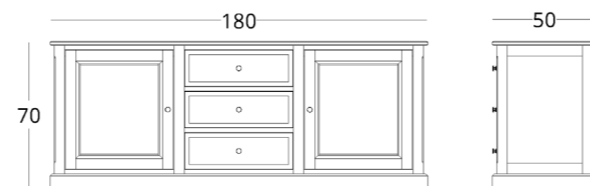

SIDEBOARD

Dimensions:
height - 70 cm
width - 180 cm
depth - 50 cm

Item number: 012.001.1006-S
Material: European oak
Finish: natural oil
Weight: 60 kg

Options:

- transparent glass doors
- drawer dividers
- insert for small stationery
- soft lining on the bottom of the drawer

shop online

To view the 3D model in the browser and place it in your interior, scan the QR code and follow the link

or follow the direct link:

collection

BUREAU

SIDEBOARD

Dimensions:
height - 70 cm
width - 180 cm
depth - 50 cm

Item number: 012.001.2006-S
Material: European oak, glass
Finishing: natural oil
Weight: 84 kg

Options:

- glass shelves
- drawer dividers
- insert for small stationery
- soft lining on the bottom of the drawer

shop online

To view the 3D model in the browser and place it in your interior, scan the QR code and follow the link

or follow the direct link:

collection

BUREAU