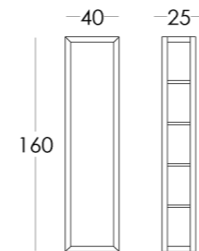

MIRROR WITH SHELVES

Dimensions:
height - 160 cm
width - 40 cm
depth - 25 cm

Item number: 017.012.2004-S
Material: European oak, water-resistant mirror
Surface finish: lacquer
Weight: 45 kg

Options:
• glass shelves

shop online

To view the 3D model in the browser and place it in your interior, scan the QR code and follow the link

or follow the direct link:

collection / NUMBER 1

see the price on our website: www.taffor.com | hello@taffor.com

FLOOR MIRROR

Dimensions:
height - 167 cm
width - 60 cm
depth - 44 cm

Item number: 017.012.3002-S
Material: European oak, water-resistant mirror
Finish: colourless matt lacquer
Weight: 10 kg

shop online

To view the 3D model in the browser and place it in your interior, scan the QR code and follow the link

or follow the direct link:

collection / NUMBER 1

see the price on our website: www.taffor.com | hello@taffor.com