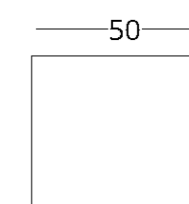

These dimensions are given as an
example and are based on the
dimensions of Villeroy & Boch
Finion built-in washbasins with
countertops.

Tabletop sinks with other
dimensions may be available on
the market. If this is the case, we
can produce a cabinet to match
your chosen sink.

The number of drawers required
may vary depending on the width
of the cabinet.

If you require any other
dimensions for the cabinet and
therefore the washbasin, we can
produce the washbasin to order.