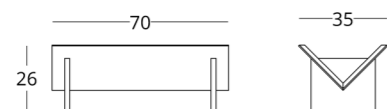

Item No.: 017.003.1039-S
Material: European oak
Weight: 6 kg
Usage: Floor standing