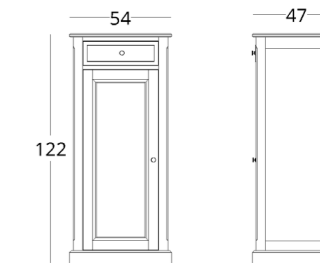

To view the 3D model in the browser and place it in your interior, scan the QR code and follow the link

or follow the direct link:

collection / BUREAU

COFFEE TABLE

Dimensions:
height - 46 cm
width - 100 cm
depth - 100 cm