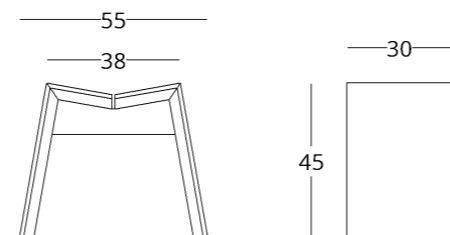

see the price on our website: www.taffor.com | hello@taffor.com

collection /

just M

BENCH

Dimensions:
height - 45 cm
width - 90 cm
depth - 30 cm
Seat height: 45 cm

Item number: 017.003.4012-S
Material: European oak
Finish: natural oil
Weight: 11 kg

Bench for four guests.

Options:
• change in width (number of
seats)