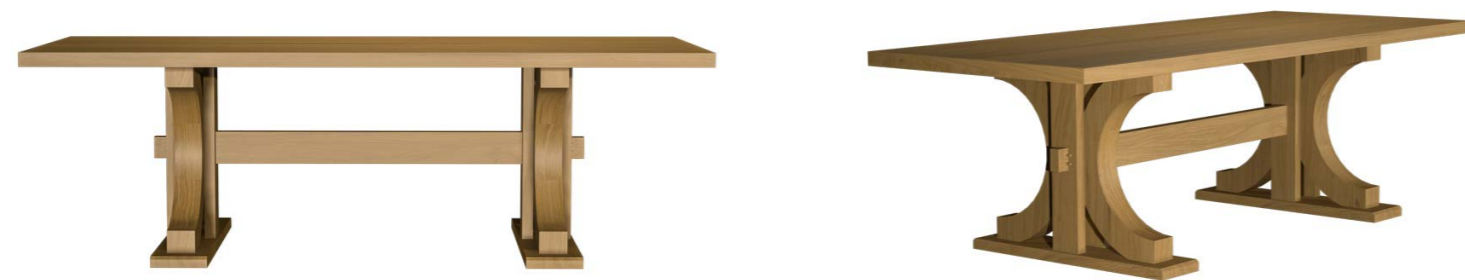

DINING TABLE

Dimensions:
height - 78 cm
width - 240 cm
depth - 100 cm

Item number: 012.001.1208-S
Material: European oak
Finish: colourless matt lacquer
Weight: 135 kg

Options:

- stone worktop
- glass worktop
- equipment with a decorative biofuel fireplace