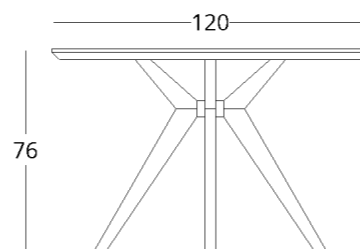

## DINING TABLE

Dimensions:  
height - 76 cm  
diameter - 120 cm

Item number: 017.003.1020-S  
Material: European oak  
Finish: opaque matt lacquer  
Weight: 35 kg

Recommended height of the dining table: 76 cm, but may vary depending on your height and preferences.

Diameter of the table top:

- minimum - 90 cm.
- maximum - 130 cm.

Options:

- folding version

shop online

To view the 3D model in the browser and place it in your interior, scan the QR code and follow the link

or follow the direct link:

collection

*just M*

minimum width (diameter): 90 cm  
Maximum width: 180 cm (depending on the diameter when folded)  
Folding table item: 017.003.2020-S  
Features:

- the insert is stored separately from the table
- maximum liner width 50 cm

## FOLDING DINING TABLE

Dimensions:  
height - 76 cm  
diameter - 110 cm

Item number: 017.003.3020-S  
Material: European oak  
Finish: colourless matt lacquer  
Weight: 35 kg

Folding table. Ideal for small spaces.