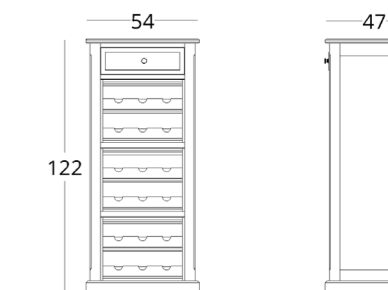

see the price on our website: www.taffor.com | hello@taffor.com

collection / BUREAU