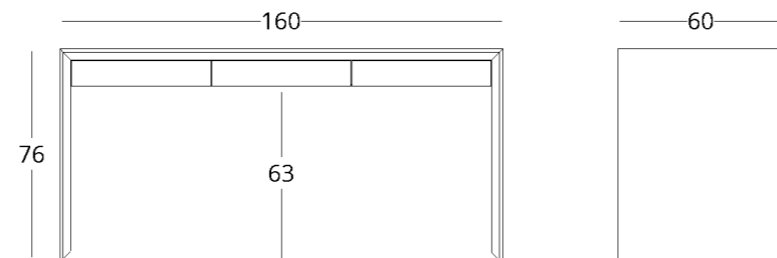

see the price on our website: www.taffor.com | hello@taffor.com

DESK

collection / *just M*

Dimensions:
height - 76 cm
width -160 cm
depth - 60 cm

Item number: 017.003.2030-S
Material: European oak
Finishing: natural oil
Weight: 48 kg

Maximum depth: 70 cm
Maximum width: 240 cm

Options:

- Openings in the worktop for wiring
- cable manager
- direct plugging of the tabletop into the power grid (includes mains filter)
- wireless charging for mobile devices integrated in the tabletop