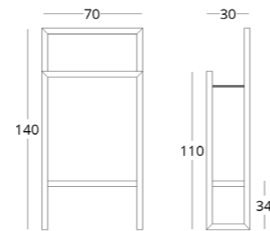

FLOOR TOWEL RACK

Dimensions:
height - 140 cm
width - 70 cm
depth - 30 cm

Item number: 017.012.1008-S
Material: European oak
Finish: colourless matt lacquer
Weight: 10 kg