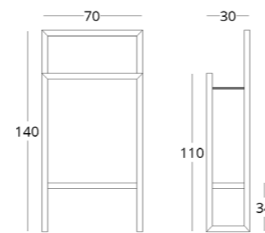

FLOOR TOWEL RACK

Dimensions:
height - 140 cm
width - 70 cm
depth - 30 cm

Item number: 017.012.1008-S
Material: European oak
Finish: colourless matt lacquer
Weight: 10 kg

shop online

To view the 3D model in the browser and place it in your interior, scan the QR code and follow the link

or follow the direct link:

collection / NUMBER 1

FLOOR TOWEL RACK

Dimensions:
height - 134 cm
width - 95 cm
depth - 48 cm

Item number: 017.012.2008-S
Material: oak European
Finish: colourless matt lacquer
Weight: 11 kg

shop online

To view the 3D model in the browser and place it in your interior, scan the QR code and follow the link

or follow the direct link:

collection / NUMBER 1