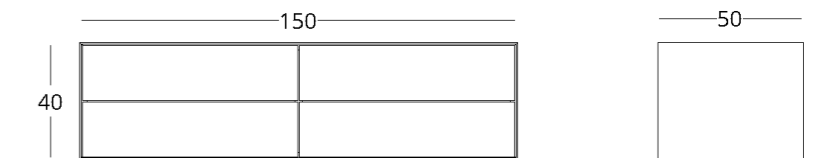

see the price on our website: www.taffor.com | hello@taffor.com

collection

MINIMA
bathroom