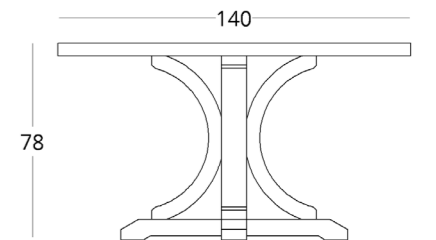

see the price on our website: www.taffor.com | hello@taffor.com

collection / BUREAU