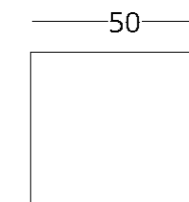

These dimensions are given as an
example and are based on the
dimensions of Villeroy & Boch
Finion built-in washbasins with
countertops.

Tabletop sinks with other
dimensions may be available on
the market. If this is the case, we
can produce a cabinet to match
your chosen sink.

The number of drawers required
may vary depending on the width
of the cabinet.

If you require any other
dimensions for the cabinet and
therefore the washbasin, we can
produce the washbasin to order.