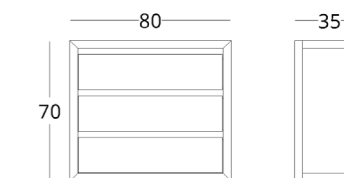

see the price on our website: www.taffor.com | hello@taffor.com

collection / NUMBER 1