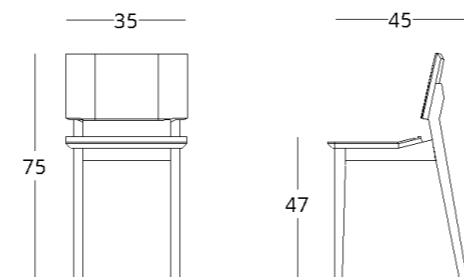

see the price on our website: www.taffor.com | hello@taffor.com

collection /

just M

CHAIR

Dimensions:
height - 75 cm
width - 53 cm
depth - 45 cm

Item number: 017.003.5007-S
Material: European oak
Finish: natural oil
Weight: 14 kg

The dimensions of the half-chair cannot be changed.