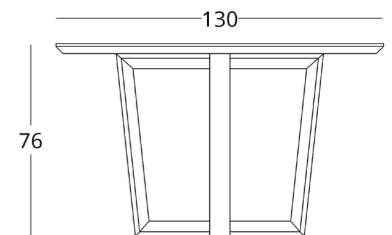

## DINING TABLE

collection / *just M*

Dimensions:  
height - 76 cm  
diameter - 120 cm

Item number: 017.003.1021-S  
Material: European oak  
Finish: colourless matt lacquer  
Weight: 37 kg

Recommended height of the dining table: 76 cm, but may vary depending on your height and preferences.

## DINING TABLE

collection / *just M*

Dimensions:  
height - 76 cm  
diameter - 130 cm

Item number: 017.003.1041-S  
Material: European oak  
Finish: colourless matt lacquer  
Weight: 44 kg

Recommended height of the dining table: 76 cm, but may vary depending on your height and preferences.

Diameter of the tabletop:  
• minimum - 100 cm.  
• maximum - 140 cm.

Options:  
• synthetic stone worktop  
• tempered glass worktop

 shop online

To view the 3D model in the browser and place it in your interior, scan the QR code and follow the link

## DINING TABLE

Dimensions:  
height - 76 cm  
width - 200 cm  
depth - 100 cm

Item number: 017.003.2041-S  
Material: European oak  
Finish: colourless matt lacquer  
Weight: 100 kg

Recommended height of the dining table: 76 cm, but may vary depending on your height and preferences.