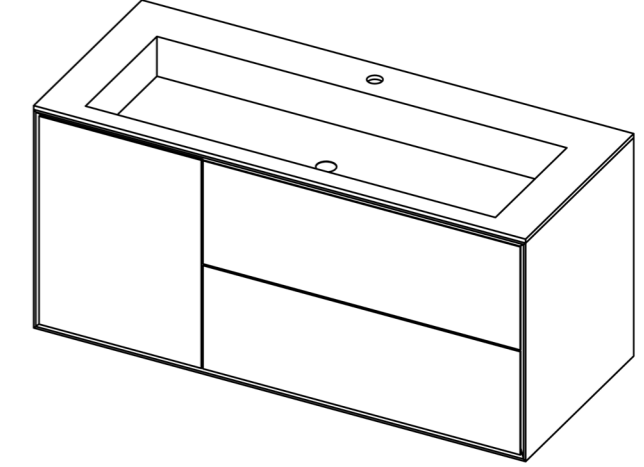

Sink tabletop

The restrictions are the same as for options #2 and #3. The dimensions of the cabinet are also dictated by the dimensions of the countertop sink you choose. For an arbitrary choice of countertop dimensions, it is possible to produce the countertop basin to order, according to your dimensions.

Not sure which option to choose? Try each one on in your bathroom:

Example dimensions:
55/120/50 (H/W/H)