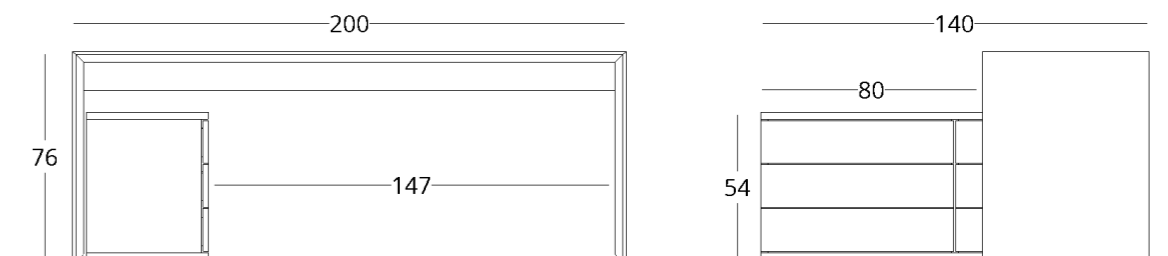

DESK

collection / *just M*

Dimensions:
height - 76 cm
width -160 cm
depth - 60 cm

Item number: 017.003.2030-S
Material: European oak
Finishing: natural oil
Weight: 48 kg

Maximum depth: 70 cm
Maximum width: 240 cm

Maximum depth: 70 cm
Maximum width: 240 cm

Options:

- drawer divider
- insert for small stationery
- soft padding on the bottom of the drawer
- organiser for cables and openings in the tabletop for cables
- direct plugging of the desk into the power supply (includes mains filter)
- wireless charging for mobile devices integrated into the tabletop

CUPBOARD

Dimensions:
height - 180 cm
width - 120 cm
depth - 45 cm

Item number: 017.003.2009-S
Material: European oak, tempered glass
Finishing: natural oil
Weight: 60 kg

Maximum depth: 70 cm
Maximum height: 240 cm

or follow the direct link:

collection

just M

CUPBOARD

Dimensions:
height - 210 cm
width - 120 cm
depth - 45 cm

Item number: 017.003.1009-S
Material: European oak
Finishing: natural oil
Weight: 128 kg

Maximum height: 240 cm
Maximum width: 240 cm
Maximum depth: 70 cm