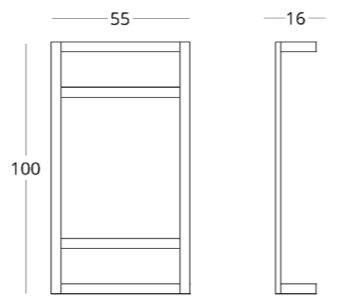

WALL TOWEL RACK

Dimensions:
height - 90 cm
width - 65 cm
depth - 19 cm

Item number: 017.012.2010-S
Material: European oak
Finish: colourless matt lacquer
Weight: 5 kg

shop online

To view the 3D model in the browser and place it in your interior, scan the QR code and follow the link

or follow the direct link:

collection / NUMBER 1

see the price on our website: www.taffor.com | hello@taffor.com

WALL TOWEL RACK

Dimensions:
height - 82 cm
width - 55 cm
depth - 25 cm

Item number: 017.012.1010-S
Material: European oak
Finish: colourless matt lacquer
Weight: 4 kg

shop online

To view the 3D model in the browser and place it in your interior, scan the QR code and follow the link

or follow the direct link:

collection / NUMBER 1

see the price on our website: www.taffor.com | hello@taffor.com