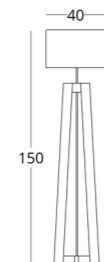

Dimensions:
height - 150 cm
width - 40 cm
depth - 40 cm

Item number: 014.002.1003-S
Material: Oliva
Finish: natural oil
Weight: 7 kg

Options:
• selection of colour of the obajur

Dimensions:
height - 180 cm
width - 18 cm
depth - 18 cm

Item number: 017.003.1022-S
Material: European oak, concrete
Finish: natural oil
Weight: 31 kg

Options:
• selection of lighting warmth