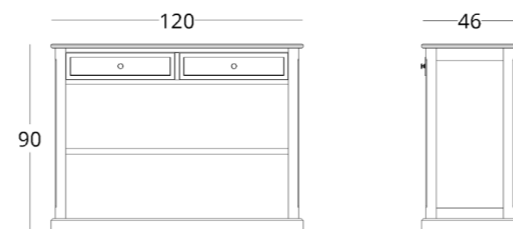

see the price on our website: www.taffor.com | hello@taffor.com

collection / BUREAU

VINE SIDEBORD

Dimensions:
height - 122 cm
width - 54 cm
depth - 47 cm

Item number: 012.001.3004-S
Material: European oak
Finish: natural oil
Weight: 40 kg