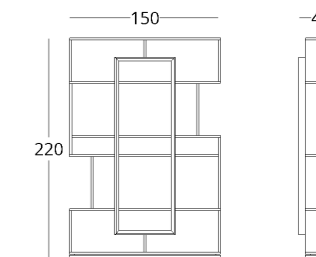

or follow the direct link:

see the price on our website: [www.taffor.com](http://www.taffor.com) | [hello@taffor.com](mailto:hello@taffor.com)

RACK

Dimensions:  
height - 104 cm  
width - 103 cm  
depth - 37 cm