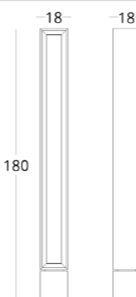

A place for future ideas of yours or ours.

To view the 3D model in the browser and place it in your interior, scan the QR code and follow the link