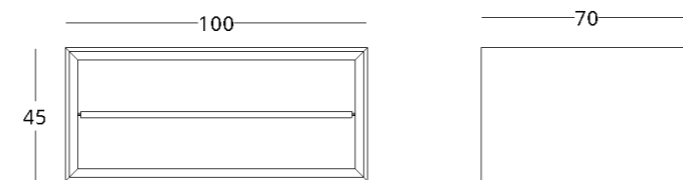

## WALL SHELF

Dimensions:  
height - 78 cm  
width - 120 cm  
depth - 21 cm

Item number: 017.003.1006-S  
Material: European oak  
Finish: natural oil  
Weight: 15 kg

The shelf can be modified,  
supplemented with elements to  
your design.