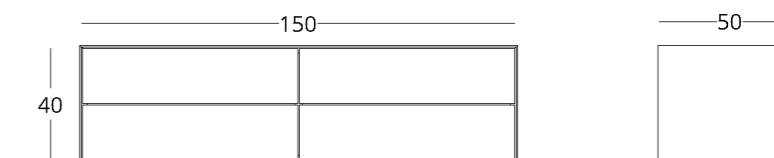

see the price on our website: www.taffor.com | hello@taffor.com

collection

MINIMA
bathroom