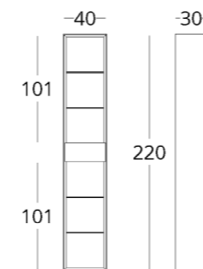

WALL CABINET

Dimensions:
height - 220 cm
width - 40 cm
depth - 30 cm

Item number: 017.005.1001-S
Material: European oak
Finish: colourless matt lacquer
Weight: 34 kg

Maximum height: 240 cm
Maximum depth: 70 cm
Maximum width: 240 cm

Options:

- floor standing version
- glass doors
- mirrored doors
- wooden doors

shop online

To view the 3D model in the browser
and place it in your interior, scan the
QR code and follow the link

or follow the direct link:

collection

MINIMA
bathroom

WALL CABINET

Dimensions:
height - 180 cm
width - 40 cm
depth - 30 cm

Item number: 017.005.2002-S
Material: European oak
Finishing: colourless matt lacquer,
glass
Weight: 31 kg

Wall mounted chest of drawers.
Maximum height: 220 cm

Options:

- illuminated glass shelves
- wooden shelves
- glass doors
- mirrored doors
- under-cabinet lighting
  with or without movement
  detector

shop online

To view the 3D model in the browser
and place it in your interior, scan the
QR code and follow the link

or follow the direct link:

collection

MINIMA
bathroom