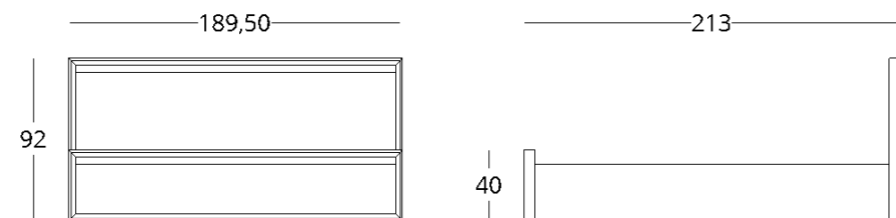

or follow the direct link:

collection / *just M*

**BED**  
with matress drawers

Dimensions:  
height - 92 cm  
width - 189 cm  
depth - 209,5 cm

Size of bed (mattress): 180 cm x 200 cm

Item No.: 017.003.3015-S  
Material: European oak  
Finishing: natural oil  
Weight: 80 kg