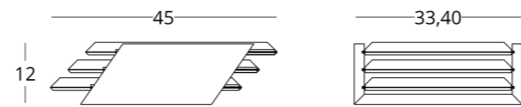

Item number: 017.003.3039-S
Material: European oak
Weight: 3.7 kg
Usage: table-top