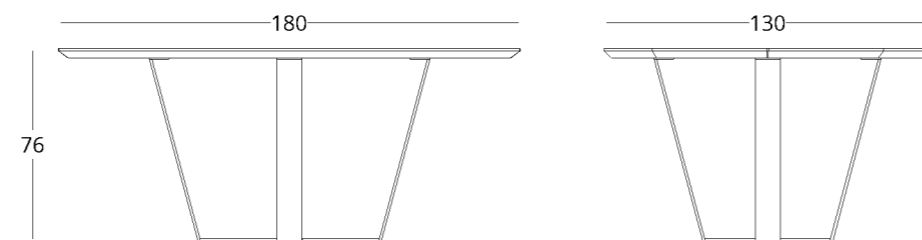

DINING TABLE

Dimensions:
height - 76 cm
width - 180 cm
depth - 130 cm

Item number: 017.003.1042-S
Material: European oak, metal
Finish: colourless matt lacquer
Weight: 70 kg

Recommended height of the dining table: 76 cm, but may vary depending on your height and preferences.

Maximum width: 220 cm

Options:

- equipped with a decorative biofuel fireplace
- mirrored stainless steel pedestal

shop online

To view the 3D model in the browser and place it in your interior, scan the QR code and follow the link

or follow the direct link:

collection

just M

see the price on our website: www.taffor.com | hello@taffor.com

DINING TABLE

Dimensions:
height - 76 cm
width - 200 cm
depth - 80 cm

Item number: 017.003.1043-S
Material: European oak, metal
Finish: colourless matt lacquer
Weight: 70 kg

Recommended height of the dining table: 76 cm, but may vary depending on your height and preferences.

Maximum depth: 110 cm
Maximum width: 240 cm

Options:

- equipped with a decorative biofuel fireplace
- mirrored stainless steel pedestal

shop online

To view the 3D model in the browser and place it in your interior, scan the QR code and follow the link

or follow the direct link:

collection

just M