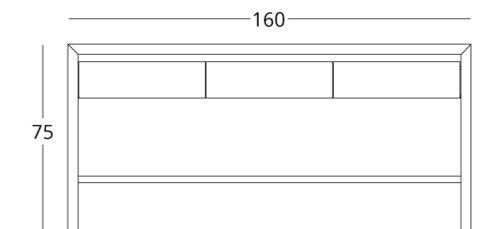

see the price on our website: www.taffor.com | hello@taffor.com