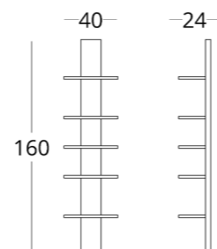

WALL SHELF

Dimensions:
height - 160 cm
width - 40 cm
depth - 24 cm

Item number: 017.012.2011-S
Material: European oak
Finish: colourless matt lacquer
Weight: 12 kg

Options:

- changing the distance between shelves
- change the number of shelves

collection / NUMBER 1

FLOOR RACK

Dimensions:
height - 120 cm
width - 40 cm
depth - 28 cm

Item number: 017.012.1011-S
Material: European oak
Finish: colourless matt lacquer
Weight: 10 kg

collection / NUMBER 1

shop online

To view the 3D model in the browser and place it in your interior, scan the QR code and follow the link

or follow the direct link:

see the price on our website: www.taffor.com | hello@taffor.com

shop online

To view the 3D model in the browser and place it in your interior, scan the QR code and follow the link

or follow the direct link:

see the price on our website: www.taffor.com | hello@taffor.com