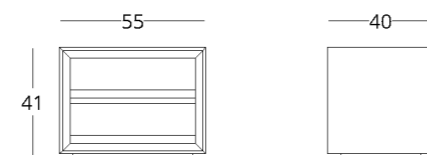

Floor cabinet with two open shelves. Equipped with shelf borders that prevent small objects from falling behind the cabinet.

Item No.: 017.003.2038-S
Material: European oak
Finishing: Natural oil
Weight: 18 kg