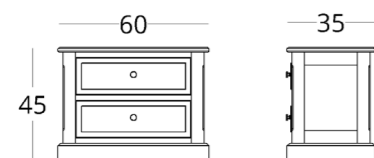

1. Options:
2. height adjustment for mattress height and your wishes
   - dividers in drawers
   - insert for small stationery
   - soft padding on the bottom of the drawer

Item number: 012.001.1005-S
Material: European oak
Weight: 19 kg

1. Options:
2. wireless charger integrated into the worktop