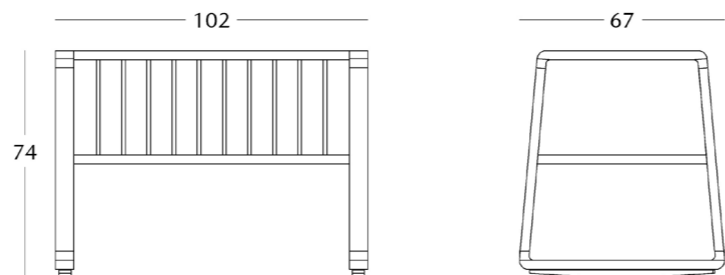

CRIB

collection / **WALLE**

Dimensions:
height - 74 cm
width - 102 cm
depth - 67 cm

Item number: 17.007.1006-S
Material: European oak
Finish: natural oil
Weight: 17 kg.

shop online

To view the 3D model in the browser and place it in your interior, scan the QR code and follow the link

or follow the direct link:

COT

collection / **WALLE**

Dimensions:
height - 78 cm
width - 127 cm
depth - 67 cm

Item number: 017.007.1001-S
Material: European oak
Finish: natural oil
Weight: 40 kg.

shop online

To view the 3D model in the browser and place it in your interior, scan the QR code and follow the link

or follow the direct link: