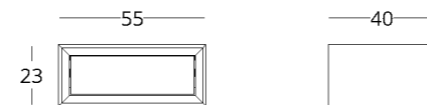

A wall-mounted version of the drawer unit. The following must be taken into account: the material of the wall on which wall on which the cabinet is to be mounted.

Options:

- without drawer

Item No.: 017.003.3038-S
Material: European oak
Finishing: Natural oil
Weight: 15 kg

see the price on our website: www.taffor.com | hello@taffor.com