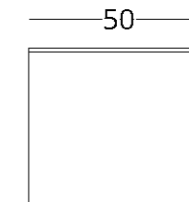

These dimensions are given as an
example and are based on the
dimensions of Villeroy & Boch
Finion built-in washbasins with
countertops.

Tabletop sinks with other
dimensions may be available on
the market. If this is the case, we
can produce a cabinet to match
your chosen sink.

The number of drawers required
may vary depending on the width
of the cabinet.

If you require any other
dimensions for the cabinet and
therefore the washbasin, we can
produce the washbasin to order.