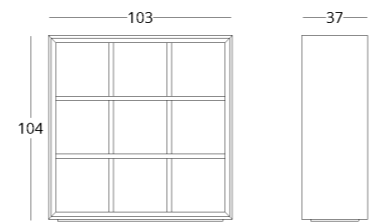

or follow the direct link:

see the price on our website: www.taffor.com | hello@taffor.com

collection /

just M

RACK

Dimensions:
height - 104 cm
width - 103 cm
depth - 37 cm

Item number: 017.003.1034-S
Material: European oak
Finish: natural oil
Total weight 54 kg.

or follow the direct link:

TV SPACE

TV STAND

Dimensions:
height - 41 cm
width - 200 cm
depth - 40 cm

Item number: 017.003.2003-S
Material: European oak
Finishing: natural oil
Weight: 55 kg

Drawer unit drawers with hide-mounted rails that can be opened by pressing on the front.