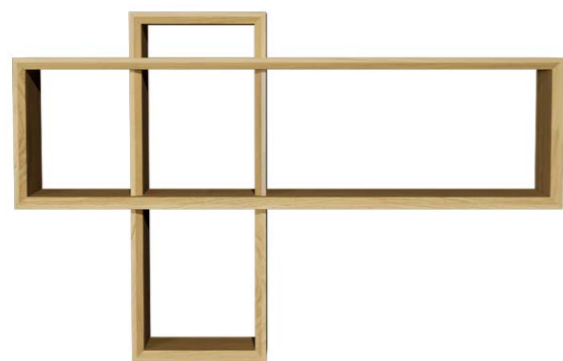

## WALL SHELF

Dimensions:  
height - 78 cm  
width - 120 cm  
depth - 21 cm

Item number: 017.003.1006-S  
Material: European oak  
Finish: natural oil  
Weight: 15 kg

The shelf can be modified,  
supplemented with elements to  
your design.