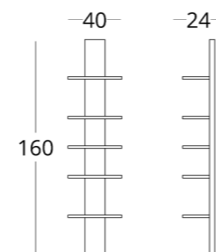

or follow the direct link:

collection

NUMBER 1

MIRROR WITH SHELVES

Dimensions:
height - 160 cm
width - 40 cm
depth - 25 cm

Item number: 017.012.2004-S
Material: European oak, water-resistant mirror
Surface finish: lacquer
Weight: 45 kg