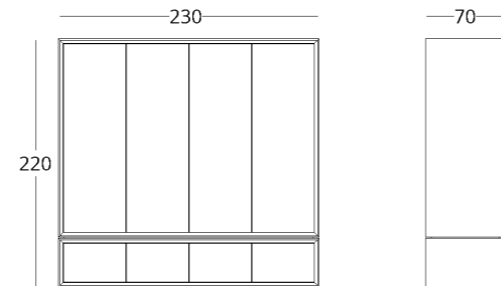

see the price on our website: www.taffor.com | hello@taffor.com

WARDROBE

collection / *just M*

Dimensions:
height - 220 cm
width - 230 cm
depth - 70 cm

Item number: 017.003.6009-S
Material: European oak
Finishing: natural oil
Weight: 330 kg

1. Options:
2. coloured glass inserts (panels)
   - coloured glass panels for drawer fronts
   - interior lighting with movement sensor