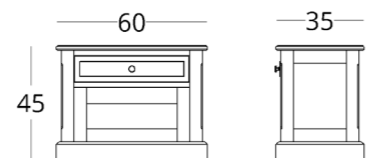

Article No.: 012.001.2005-S
Material: European oak
Weight: 17 kg.

1. Options:
2. wireless charger integrated into the worktop