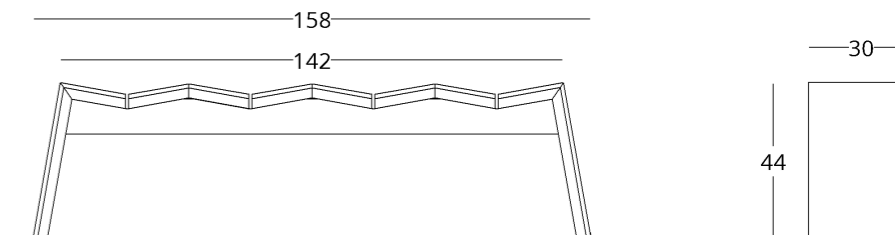

see the price on our website: www.taffor.com | hello@taffor.com