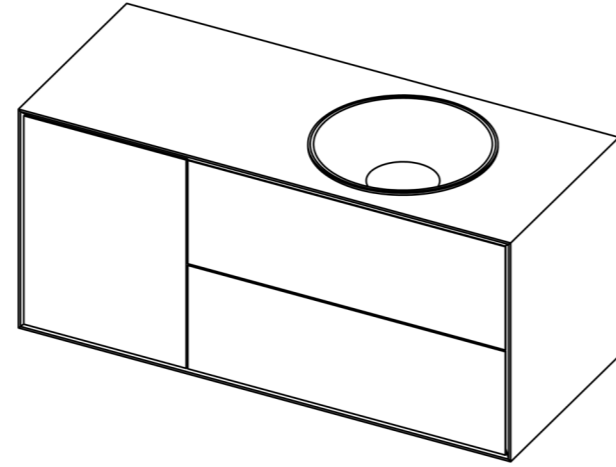

Built-in sink

In this version, depending on the height of the cabinet and the depth of the sink, the drawer directly under the sink has a cut-out for a siphon, or the drawer is replaced with a front without the drawer behind it.

Not sure which option to choose? Try each one on in your bathroom:

Example dimensions:
55/120/50 (H/W/H)

#3