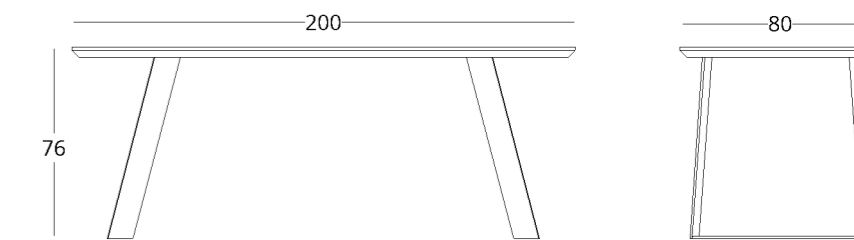

see the price on our website: www.taffor.com | hello@taffor.com