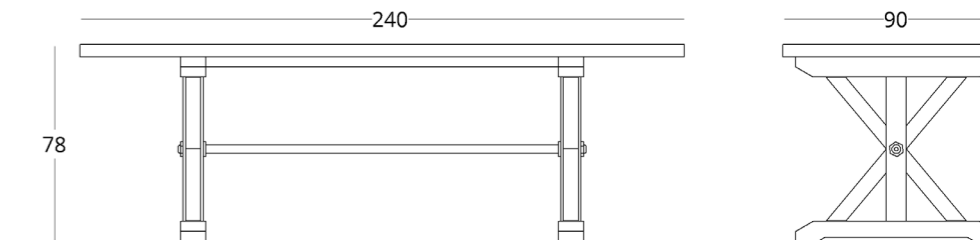

DINING TABLE

Dimensions:
height - 78 cm
width - 240 cm
depth - 90 cm

Item number: 012.001.1408-S
Material: European oak
Finish: colourless matt lacquer
Weight: 95 kg

Options:

- stone worktop
- glass worktop
- equipment with a decorative biofuel fireplace

shop online

To view the 3D model in the browser and place it in your interior, scan the QR code and follow the link

or follow the direct link:

see the price on our website: www.taffor.com | hello@taffor.com

collection

BUREAU

DINING TABLE

Dimensions:
height - 78 cm
width - 240 cm
depth - 90 cm

Item number: 012.001.1508-S
Material: European oak
Finish: colourless matt lacquer

Weight: 124 kg

Options:

- stone worktop
- glass worktop
- equipment with a decorative biofuel fireplace

shop online

To view the 3D model in the browser and place it in your interior, scan the QR code and follow the link

or follow the direct link:

see the price on our website: www.taffor.com | hello@taffor.com

collection

BUREAU