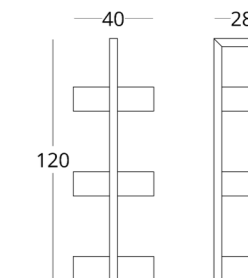

or follow the direct link:

collection

NUMBER 1

MIRROR WITH SHELVES

Dimensions:
height - 160 cm
width - 40 cm
depth - 25 cm

Item number: 017.012.2004-S
Material: European oak, water-resistant mirror
Surface finish: lacquer
Weight: 45 kg