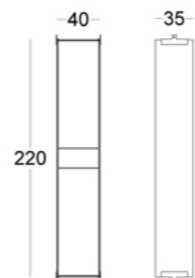

CABINET

Dimensions:
height - 220 cm
width - 40 cm
depth - 35 cm

Item number: 017.005.1020-S
Material: European oak, coloured glass
Finishing: natural oil
Weight: 45 kg

1. Options:
2. wooden doors
   - glass shelves
   - transparent glass door

collection / MINIMA

CABINET

Dimensions:
height - 72 cm
width - 138,8 cm
depth - 35 cm

Item number: 017.005.1018-S
Material: European oak, coloured glass
Finishing: natural oil
Weight: 33 kg

1. Options:
2. wooden doors
   - glass shelves
   - two doors
   - transparent glass doors

collection / MINIMA

shop online

shop online

To view the 3D model in the browser and place it in your interior, scan the QR code and follow the link

or follow the direct link:

see the price on our website: www.taffor.com | hello@taffor.com

To view the 3D model in the browser and place it in your interior, scan the QR code and follow the link

or follow the direct link:

see the price on our website: www.taffor.com | hello@taffor.com