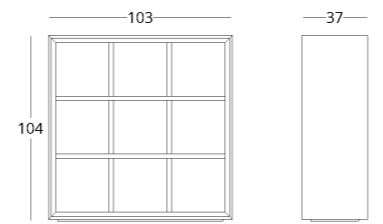

RACK

Dimensions:
height - 104 cm
width - 103 cm
depth - 37 cm

Item number: 017.003.1034-S
Material: European oak
Finish: natural oil
Total weight 54 kg.

1. Options:
2. rear wall in individual modules or all modules
   - glass doors

A place for future ideas of yours or ours.

To view the 3D model in the browser and place it in your interior, scan the QR code and follow the link

or follow the direct link: