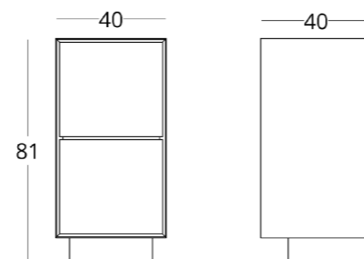

VANITY UNIT

Dimensions:
height - 81 cm
width - 40 cm
depth - 40 cm

Item number: 017.005.1029-S
Material: European oak
Finish: colourless matt lacquer
Weight: 31 kg.

Floor cabinet.

Options:

- worktop with stone top
- stone worktop colour choice
- wall mounting
- fronts decorated with coloured glass

shop online

To view the 3D model in the browser and place it in your interior, scan the QR code and follow the link

or follow the direct link:

collection

MINIMA
bathroom

see the price on our website: www.taffor.com | hello@taffor.com

VANITY UNIT

Dimensions:
height - 81 cm
width - 40 cm
depth - 40 cm

Item number: 017.005.2029-S
Material: European oak
Finish: colourless matt lacquer
Weight: 20 kg.

Floor cabinet.

Options:

- production with stone worktop
- stone worktop colour choice
- wall mounting
- Lighted shelf space

shop online

To view the 3D model in the browser and place it in your interior, scan the QR code and follow the link

or follow the direct link:

collection

MINIMA
bathroom

see the price on our website: www.taffor.com | hello@taffor.com