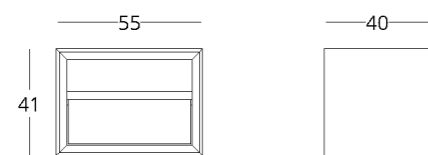

BEDSIDE TABLE

collection / *just M*

1. Опции:
2. illumination
   - height adjustment according to mattress height and your wishes
   - drawer dividers
   - drawer insert for small stationery
   - soft padding on the bottom of the drawer
   - wireless charger integrated into the worktop
   - fronts decorated with coloured glass

The floor cabinet is equipped with a drawer with a door closer function. Equipped with a shelf rim that prevents small objects from falling behind the cabinet.

Drawer options:

- drawer in the top of the nightstand
- two drawers

Item No.: 017.003.1038-S
Material: European oak
Finish: Natural oil
Weight: 22 kg