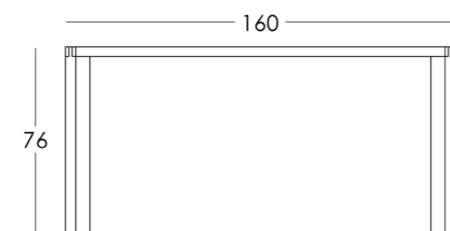

A place for future ideas of yours or ours.