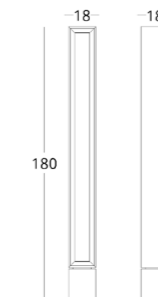

see the price on our website: www.taffor.com | hello@taffor.com