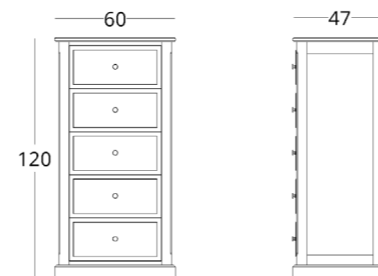

CONSOL

Dimensions:
height - 120 cm
width - 60 cm
depth - 47 cm

Item number: 012.001.1007-S
Material: European oak
Finish: natural oil
Weight: 55 kg

1. Options:
2. drawer dividers
   - box insert for small stationery
   - drawer base insert

To view the 3D model in the browser and place it in your interior, scan the QR code and follow the link

or follow the direct link:

collection / BUREAU

CONSOL

Dimensions:
height - 122 cm
width - 54 cm
depth - 47 cm

Item number: 012.001.4004-S
Material: European oak
Finishing: natural oil
Weight: 42 kg

1. Options:
2. drawer dividers
   - box insert for small stationery
   - liner for drawer bottoms
   - glass door
   - glass panel door

To view the 3D model in the browser and place it in your interior, scan the QR code and follow the link

or follow the direct link:

collection / BUREAU