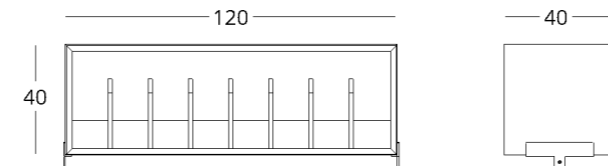

see the price on our website: www.taffor.com | hello@taffor.com

collection

MINIMA

BAR CABINET

Dimensions:
height - 40 cm
width - 120 cm
depth - 40 cm

Item number: 017.005.1028-S
Material: European oak
Finishing: natural oil
Weight: 35 kg