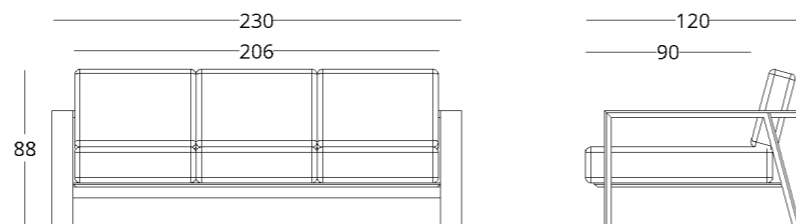

collection /

*just M*

BAR STOOL

Dimensions:  
height - 101 cm  
width - 53 cm  
depth - 60 cm

Item number: 017.003.2007-S  
Material: European oak  
Finishing: natural oil  
Weight: 10 kg

The dimensions of the chair cannot be changed.

collection / *just M*

BAR STOOL

Dimensions:  
height - 101 cm  
width - 53 cm  
depth - 60 cm  
seat height: 70,5 cm

Item number: 017.003.3007-S  
Material: European oak  
Finish: natural oil  
Weight: 10 kg

# STOOL

collection / *just M*

Dimensions:  
height - 45 cm  
width - 55 cm  
depth - 30 cm  
Seat height: 45 cm

Item No.: 017.003.3012-S  
Material: European oak  
Finish: natural oil  
Weight: 8 kg

The dimensions of the stool cannot be changed.

# ARMCHAIR

collection / *just M*

Dimensions:  
height - 88 cm  
width - 86 cm  
depth - 100 cm

Item number: 017.003.2029-S  
Material: European oak, natural leather  
Finishing: natural oil  
Weight: 28 kg