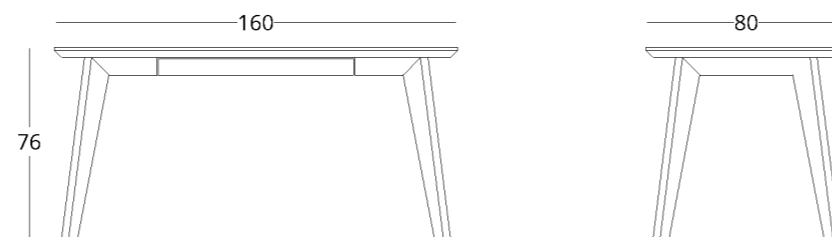

see the price on our website: www.taffor.com | hello@taffor.com

collection / *just M*

DINING TABLE

Dimensions:
height - 76 cm
diameter - 120 cm

Item number: 0017.003.1014-S
Material: European oak
Finish: colourless matt lacquer
Weight: 35 kg

Recommended height of the dining table is 76 cm, but can be altered depending on your height and preferences.

1. Tabletop diameter:
2. minimum - 90 cm.
   - maximum 140 cm.

1. Options:
2. folding version