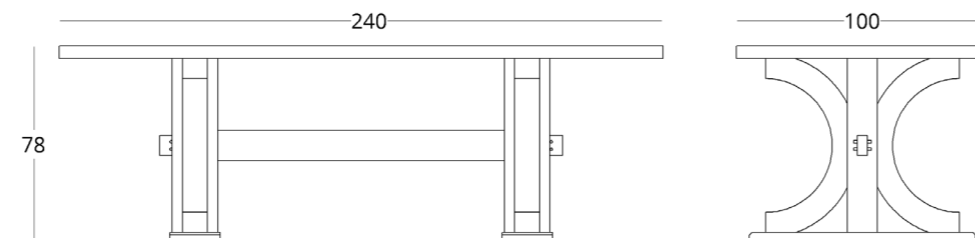

DINING TABLE

Dimensions:
height - 78 cm
width - 240 cm
depth - 100 cm

Item number: 012.001.1208-S
Material: European oak
Finish: colourless matt lacquer
Weight: 135 kg

Options:

- stone worktop
- glass worktop
- equipment with a decorative biofuel fireplace

shop online

To view the 3D model in the browser and place it in your interior, scan the QR code and follow the link

or follow the direct link:

see the price on our website: www.taffor.com | hello@taffor.com

collection

BUREAU

DINING TABLE

Dimensions:
height - 78 cm
diameter - 140 cm

Item number: 012.001.3408-S
Material: European oak
Finish: colourless matt lacquer
Weight: 65 kg

Options:

- stone worktop
- glass worktop

shop online

To view the 3D model in the browser and place it in your interior, scan the QR code and follow the link

or follow the direct link:

see the price on our website: www.taffor.com | hello@taffor.com

collection

BUREAU