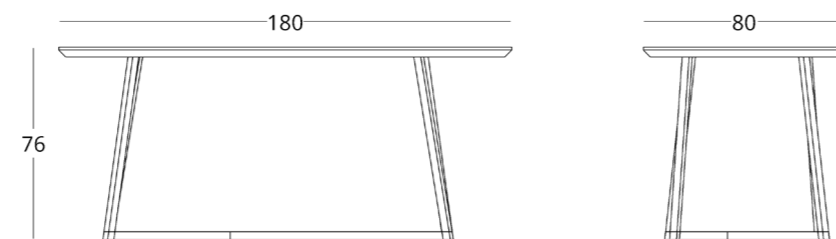

DINING TABLE

Dimensions:

height - 76 cm
width - 180 cm
depth - 80 cm

Item number: 017.003.1047-S
Material: European oak
Finish: colourless matt lacquer, metal
Weight: 55 kg

Recommended height of the dining table: 76 cm, but may vary depending on your height and preferences.

Maximum depth: 120 cm
Maximum width: 240 cm

Options:

- equipment with a decorative biofuel fireplace

shop online

To view the 3D model in the browser and place it in your interior, scan the QR code and follow the link

or follow the direct link:

collection

just M