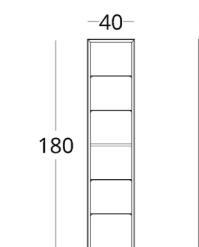

WALL CABINET

Dimensions:
height - 220 cm
width - 40 cm
depth - 30 cm

Item number: 017.005.1001-S
Material: European oak
Finish: colourless matt lacquer
Weight: 34 kg

Maximum height: 240 cm
Maximum depth: 70 cm
Maximum width: 240 cm

Options:

- floor standing version
- glass doors
- mirrored doors
- wooden doors

shop online

To view the 3D model in the browser
and place it in your interior, scan the
QR code and follow the link

or follow the direct link:

see the price on our website: www.taffor.com | hello@taffor.com

collection

MINIMA
bathroom

WALL CABINET

Dimensions:
height - 180 cm
width - 40 cm
depth - 30 cm

Item number: 017.005.2002-S
Material: European oak
Finishing: colourless matt lacquer,
glass
Weight: 31 kg

Wall mounted chest of drawers.
Maximum height: 220 cm

Options:

- illuminated glass shelves
- wooden shelves
- glass doors
- mirrored doors
- under-cabinet lighting
  with or without movement
  detector

shop online

To view the 3D model in the browser
and place it in your interior, scan the
QR code and follow the link

or follow the direct link:

see the price on our website: www.taffor.com | hello@taffor.com

collection

MINIMA
bathroom