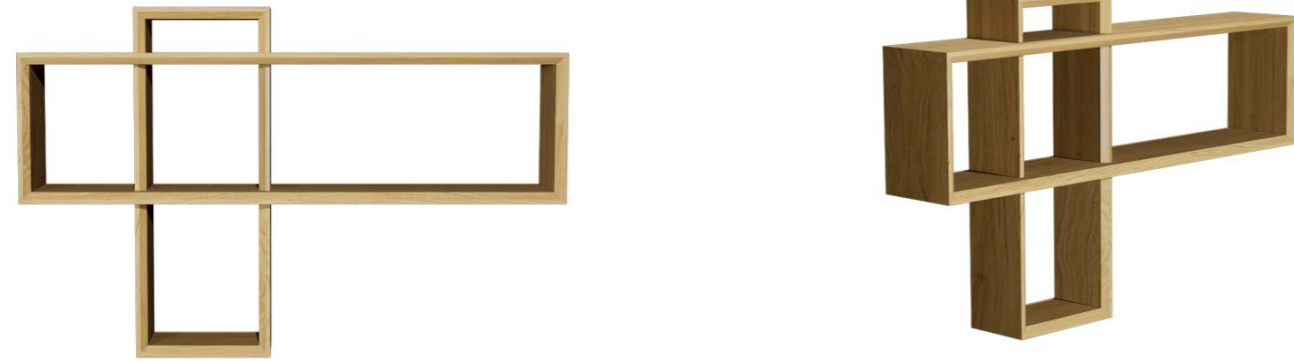

Dimensions:
height - 78 cm
width - 120 cm
depth - 21 cm

Item number: 017.003.1006-S
Material: European oak
Finish: natural oil
Weight: 15 kg

The shelf can be modified,
supplemented with elements to
your design.