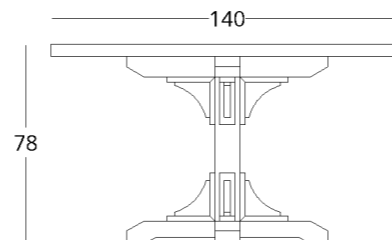

see the price on our website: www.taffor.com | hello@taffor.com

collection / BUREAU

DINING TABLE

Dimensions:

height - 78 cm
diameter - 140 cm

Item number: 012.001.3208-S
Material: European oak
Finish: colourless matt lacquer
Weight: 80 kg