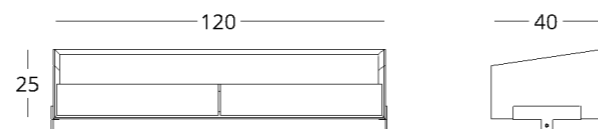

see the price on our website: www.taffor.com | hello@taffor.com

DESK

collection / MINIMA

Dimensions:
height - 25 cm
width - 120 cm
depth - 40 cm

Item number: 017.005.2027-S
Material: European oak
Finishing: natural oil
Weight: 25 kg

1. Options:
2. drawer dividers
   - box insert for small stationery
   - soft padding on the bottom of the drawer