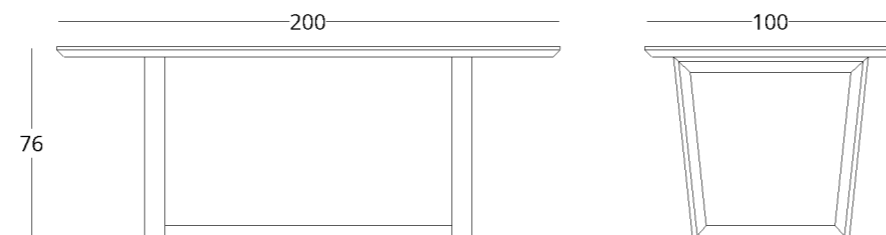

DINING TABLE

Dimensions:
height - 76 cm
width - 200 cm
depth - 100 cm

Item number: 017.003.2041-S
Material: European oak
Finish: colourless matt lacquer
Weight: 100 kg

Recommended height of the dining table: 76 cm, but may vary depending on your height and preferences.

Maximum depth: 120 cm.
Maximum width: 240 cm

1. Options:
2. equipment with a decorative biofuel fireplace
   - artificial stone tabletop
   - tempered glass worktop

shop online

To view the 3D model in the browser and place it in your interior, scan the QR code and follow the link

or follow the direct link:

collection

just M

see the price on our website: www.taffor.com | hello@taffor.com

DINING TABLE

Dimensions:
height - 76 cm
width - 180 cm
depth - 110 cm

Item number: 017.003.1023-S
Material: European oak
Finish: colourless matt lacquer
Weight: 55 kg

Recommended height of the dining table: 76 cm, but may vary depending on your height and preferences.

Maximum depth: 130 cm.
Maximum width - 250 cm

1. Options:
2. equipment with a decorative biofuel fireplace
   - artificial stone worktop

shop online

To view the 3D model in the browser and place it in your interior, scan the QR code and follow the link

or follow the direct link:

collection

just M