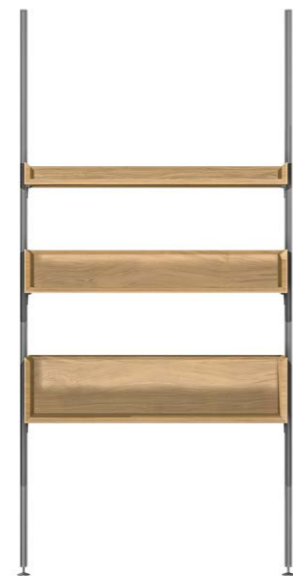

or follow the direct link:

see the price on our website: www.taffor.com | hello@taffor.com

collection / MINIMA

SHELF

collection / MINIMA

Dimensions:
height - 10/20/30 cm
width - 121.2 cm
depth - 35 cm

Item number: 017.005.1022-S
Material: European oak
Finish: natural oil
Total weight: 14/18/23 kg