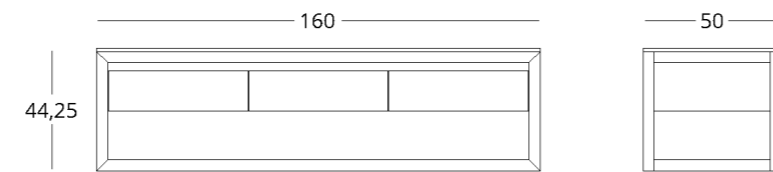

VANITY UNIT

Dimensions:
height - 44.2 cm
width - 160 cm
depth - 50 cm

Item number: 017.012.1001-S
Material: European oak, artificial stone
Finish: colourless matt lacquer
Overall weight: 62 kg.

Maximum depth: 60 cm
Maximum width: 220 cm

Options:

- fabrication with a wooden worktop
- choosing the colour of the stone worktop
- decorating fronts with coloured glass
- changing the number of boxes
- changing the location of the sink
- illuminate the shelf space and / or the space under the drawer unit with or without motion detector

shop online

To view the 3D model in the browser and place it in your interior, scan the QR code and follow the link

or follow the direct link:

collection / NUMBER 1

see the price on our website: www.taffor.com | hello@taffor.com

VANITY UNIT

Dimensions:
height - 70 cm
width - 160 cm
depth - 50 cm

Item number: 017.012.2001-S
Material: European oak
Finish: colourless matt lacquer
Total weight 47 kg.

Maximum depth: 60 cm
Maximum width: 220 cm

Drawers and pull-out runners with a self-closing system.

Options:

- fabrication with a wooden worktop
- choosing the colour of the stone worktop
- decorating fronts with coloured glass
- changing the number of boxes
- changing the location of the sink
- illuminate the shelf space and / or the space under the drawer unit with or without motion detector

shop online

To view the 3D model in the browser and place it in your interior, scan the QR code and follow the link

or follow the direct link:

collection / NUMBER 1