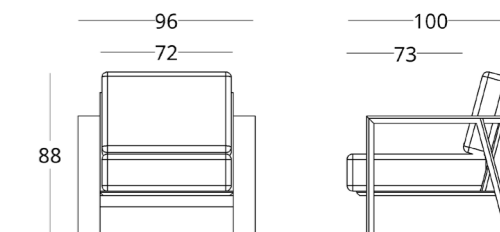

collection /

*just M*

BAR STOOL

Dimensions:  
height - 101 cm  
width - 53 cm  
depth - 60 cm

Item number: 017.003.2007-S  
Material: European oak  
Finishing: natural oil  
Weight: 10 kg

The dimensions of the chair cannot be changed.

collection / *just M*

BAR STOOL

Dimensions:  
height - 101 cm  
width - 53 cm  
depth - 60 cm  
seat height: 70,5 cm

Item number: 017.003.3007-S  
Material: European oak  
Finish: natural oil  
Weight: 10 kg

# ARMCHAIR

collection / *just M*

Dimensions:  
height - 88 cm  
width - 86 cm  
depth - 100 cm

Item number: 017.003.2029-S  
Material: European oak, natural leather  
Finishing: natural oil  
Weight: 28 kg

## COFFEE TABLE

Dimensions:  
height - 40 cm  
width - 40 cm  
depth - 40 cm

Item number: 017.003.1001-S  
Material: European oak  
Finish: natural oil  
Weight: 14 kg

Options:  
• shelf

shop online

To view the 3D model in the browser  
and place it in your interior, scan the  
QR code and follow the link