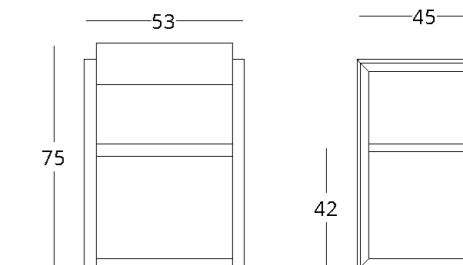

see the price on our website: www.taffor.com | hello@taffor.com

collection /

just M