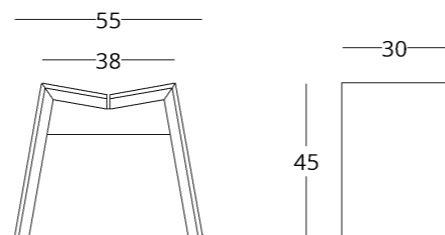

see the price on our website: www.taffor.com | hello@taffor.com

BENCH

collection / *just M*

Dimensions:
height - 45 cm
width - 90 cm
depth - 30 cm
Seat height: 45 cm

Item number: 017.003.4012-S
Material: European oak
Finish: natural oil
Weight: 11 kg

Bench for four guests.

1. Options:
2. change in width (number of seats)