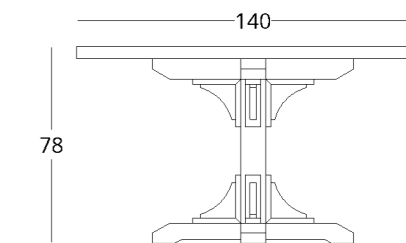

DINING TABLE

Dimensions:
height - 78 cm
width - 240 cm
depth - 100 cm

Item number: 012.001.1208-S
Material: European oak
Finish: colourless matt lacquer
Weight: 135 kg

1. Options:
2. stone worktop
   - glass worktop
   - equipment with a decorative biofuel fireplace

To view the 3D model in the browser and place it in your interior, scan the QR code and follow the link

or follow the direct link:

see the price on our website: www.taffor.com | hello@taffor.com

collection / BUREAU

DINING TABLE

Dimensions:
height - 78 cm
diameter - 140 cm

Item number: 012.001.3408-S
Material: European oak
Finish: colourless matt lacquer
Weight: 65 kg

1. Options:
2. stone worktop
   - glass worktop

To view the 3D model in the browser and place it in your interior, scan the QR code and follow the link

or follow the direct link:

see the price on our website: www.taffor.com | hello@taffor.com

collection / BUREAU