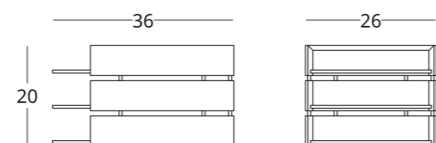

Item number: 017.003.2039-S
Material: European oak
Weight: 3 kg
Usage: table-top