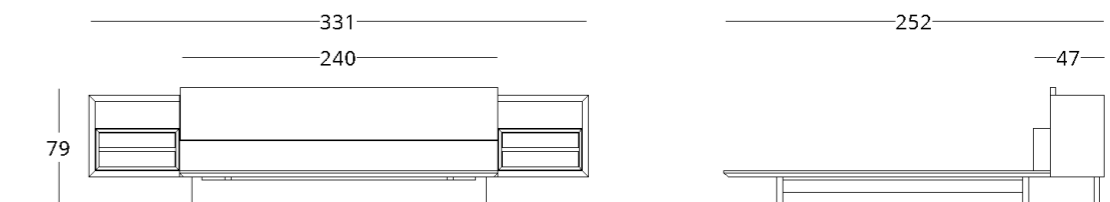

or follow the direct link:

BED

collection / *just M*

Dimensions:  
height - 88 cm  
width - 188,5 cm  
depth - 214 cm

Size of bed (mattress): 180 cm x 200 cm

Item No.: 017.003.1015-S  
Material: European oak  
Finishing: natural oil  
Weight: 50 kg