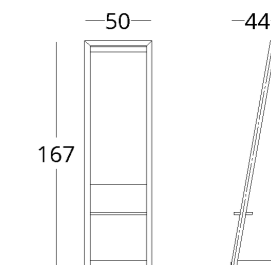

see the price on our website: www.taffor.com | hello@taffor.com