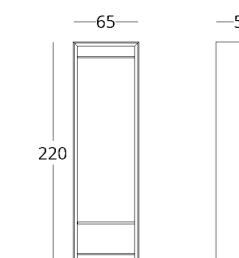

HALLWAY

COAT RACK

Dimensions:
height - 220 cm
width - 65 cm
depth - 55 cm

Item number: 017.003.1026-S
Material: European oak, metal
Finish: natural oil
Weight: 74 kg

1. Options:
2. mirror on the side wall
   - back wall

To view the 3D model in the browser
and place it in your interior, scan the
QR code and follow the link

or follow the direct link: