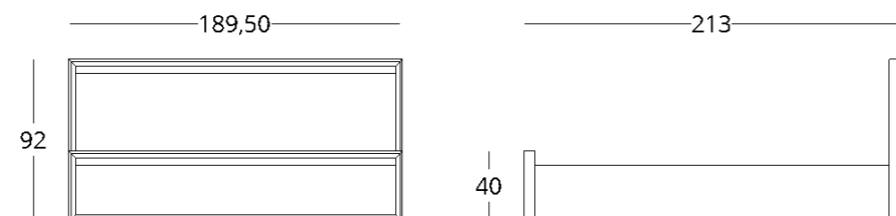

BED
with matress drawers

Dimensions:
height - 92 cm
width - 189 cm
depth - 209,5 cm

Size of bed (mattress): 180 cm x 200 cm

Item No.: 017.003.3015-S
Material: European oak
Finishing: natural oil
Weight: 80 kg