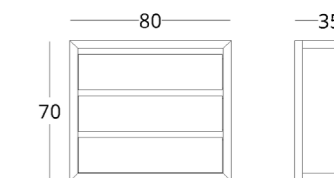

WALL SHELF

Dimensions:
height - 180 cm
width - 60 cm
depth - 30 cm

Item number: 017.012.1009-S
Material: European oak, glass
Finish: colourless matt lacquer
Weight: 26 kg

1. Options:
2. wooden shelves
   - floor standing version

To view the 3D model in the browser and place it in your interior, scan the QR code and follow the link

or follow the direct link:

see the price on our website: www.taffor.com | hello@taffor.com

collection / NUMBER 1

DRESSER

Dimensions:
height - 70 cm
width - 80 cm
depth - 35 cm

Item number: 017.012.1005-S
Material: European oak
Finish: colourless matt lacquer
Weight: 45 kg

1. Options:
2. fabrication with stone worktop
   - stone worktop colour choice
   - decorating the fronts with coloured glass

To view the 3D model in the browser and place it in your interior, scan the QR code and follow the link

or follow the direct link:

see the price on our website: www.taffor.com | hello@taffor.com

collection / NUMBER 1