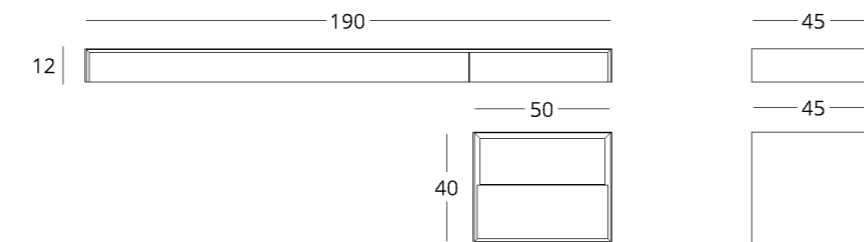

shop online

To view the 3D model in the browser and place it in your interior, scan the QR code and follow the link

or follow the direct link:

collection

MINIMA

see the price on our website: [www.taffor.com](http://www.taffor.com) | [hello@taffor.com](mailto:hello@taffor.com)