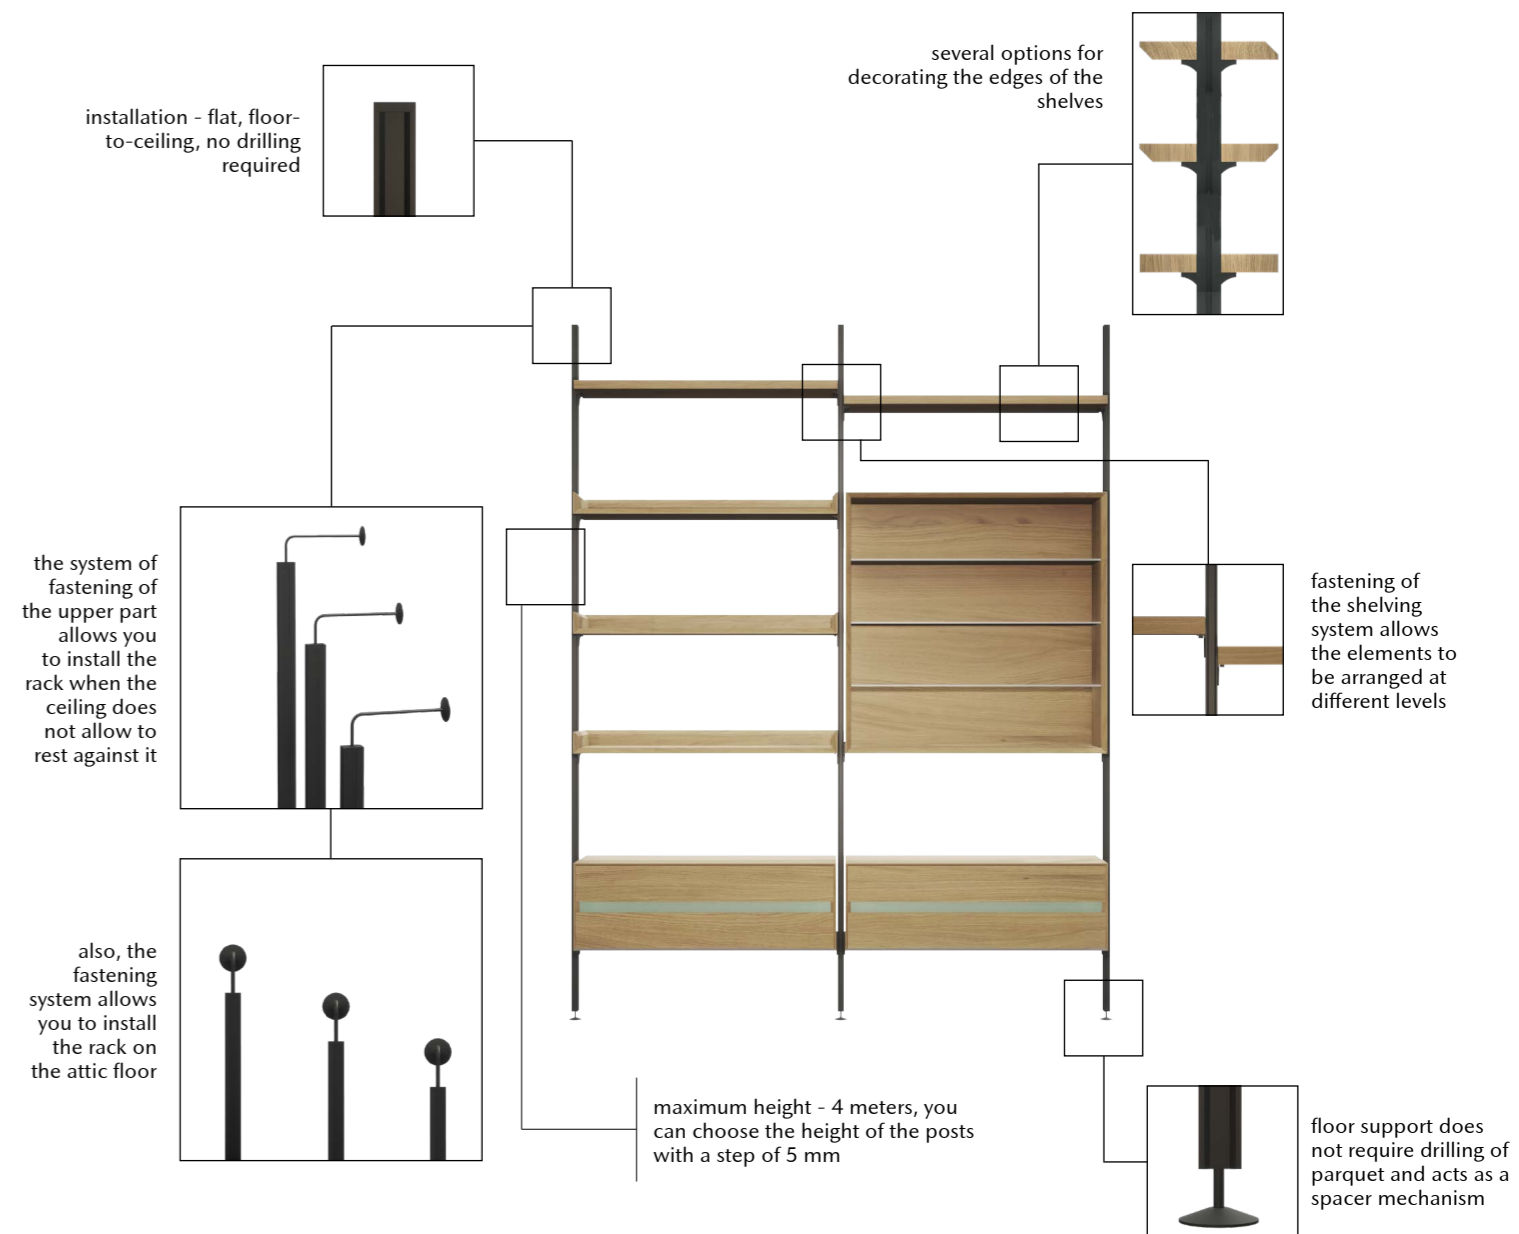

ОТЛИЧИТЕЛЬНЫЕ ОСОБЕННОСТИ