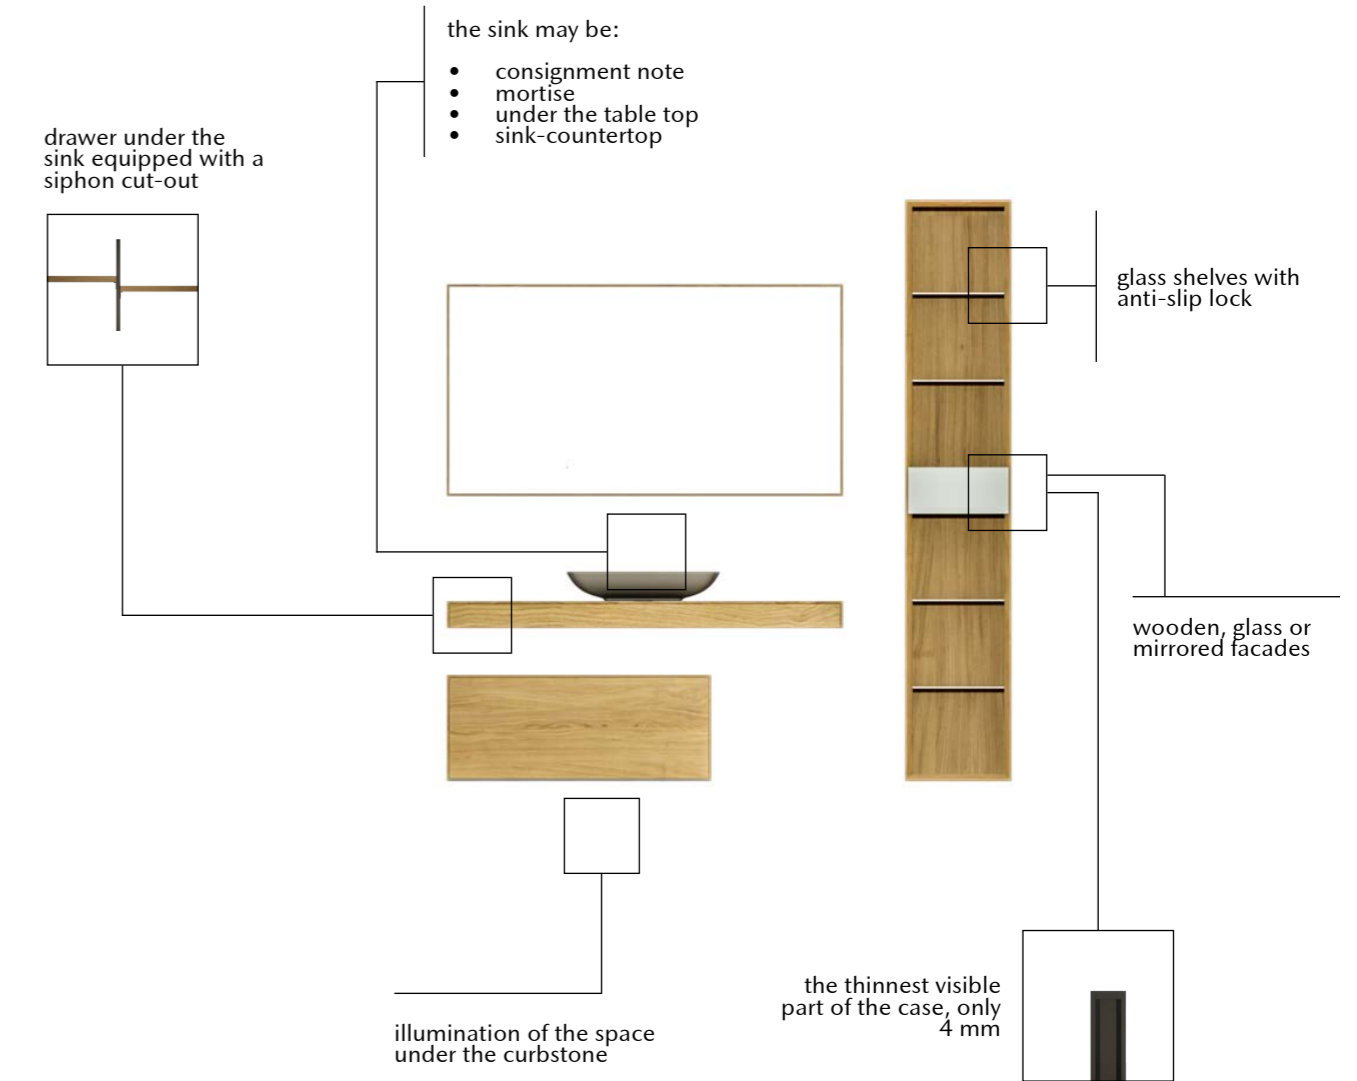

DISTINCTIVE FEATURES