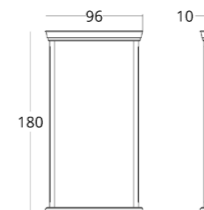

Item number: 012.001.2109-S
Material: European oak, glass
Weight: 14 kg

Mounting bracket
for hinge on
the wall is included.

Item number: 012.001.2209-S
Material: European oak, glass
Weight: 14.5 kg

Mounting bracket
for hinge on
the wall is included.