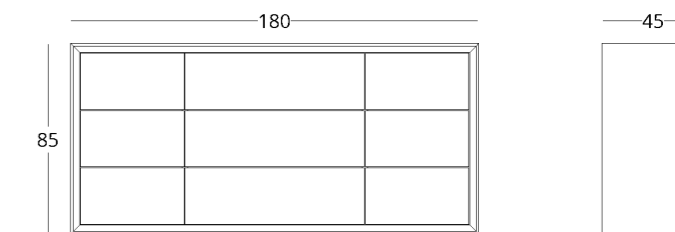

or follow the direct link:

see the price on our website: www.taffor.com | hello@taffor.com

collection

just M

DRESSER

Dimensions:
height - 120 cm
width - 120 cm
depth - 45 cm

Item number: 017.003.2004-S
Material: European oak
Finishing: natural oil
Weight: 78 kg