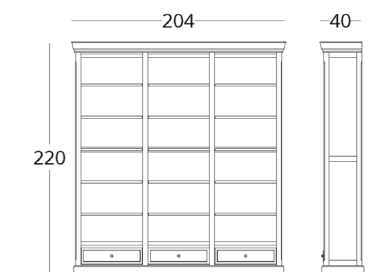

BOOKCASE

Dimensions:
height - 230 cm
width - 203 cm
depth - 40 cm

Item number: 012.001.3101-S
Material: European oak
Finishing: natural oil
Weight: 120 kg

1. Options:
2. clear glass doors
   - glass shelves
   - interior lighting
   - drawer dividers
   - drawer insert for small stationery
   - soft lining on the bottom of the drawer

shop online

To view the 3D model in the browser and place it in your interior, scan the QR code and follow the link

or follow the direct link:

collection / BUREAU

BOOKCASE

Dimensions:
height - 220 cm
width - 204 cm
depth - 40 cm

Item number: 012.001.2001-S
Material: European oak, glass
Finishing: natural oil
Weight: 120 kg

1. Options:
2. clear glass doors
   - glass shelves
   - interior lighting
   - drawer dividers
   - drawer insert for small stationery
   - soft lining on the bottom of the drawer

shop online

To view the 3D model in the browser and place it in your interior, scan the QR code and follow the link

or follow the direct link:

collection / BUREAU