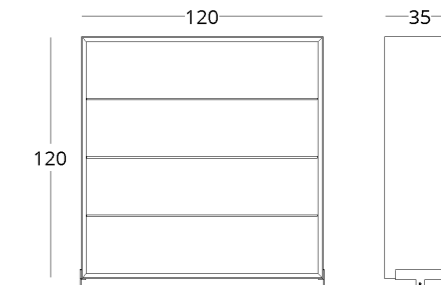

see the price on our website: www.taffor.com | hello@taffor.com

collection / MINIMA