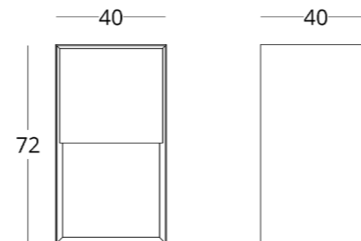

see the price on our website: www.taffor.com | hello@taffor.com

collection

MINIMA
bathroom

WALL CABINET

Dimensions:
height - 180 cm
width - 40 cm
depth - 30 cm

Item number: 017.005.1002-S
Material: European oak
Finish: colourless matt lacquer
Weight: 38 kg

Wall mounted chest of drawers.
Maximum height: 220 cm

Options:

- glass doors
- mirrored doors
- under cabinet lighting with or without movement detector
- Floor standing version