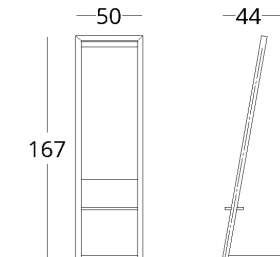

see the price on our website: www.taffor.com | hello@taffor.com