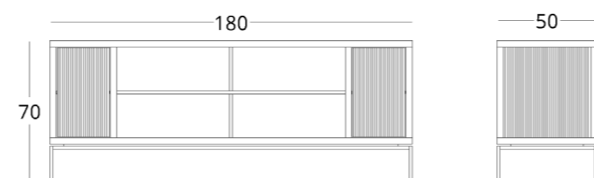

see the price on our website: www.taffor.com | hello@taffor.com

only GNE

TV CUPBOARD

Dimensions:
height - 57 cm
width - 180 cm
depth - 45 cm

Item number: 014.005.0008-S
Material: Oliva
Finishing: natural oil
Weight: 60 kg

1. Options:
2. modification of the proportions to suit the dimensions of your appliance
   - transparent glass doors
   - coloured glass doors
   - Door painting in RAL colours