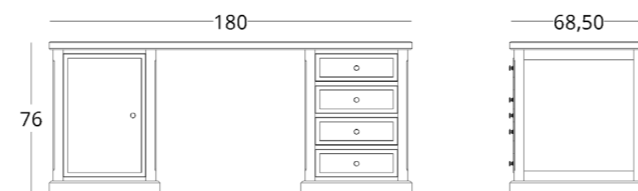

A place for future ideas of yours or ours.

shop online

To view the 3D model in the browser and place it in your interior, scan the QR code and follow the link

or follow the direct link: