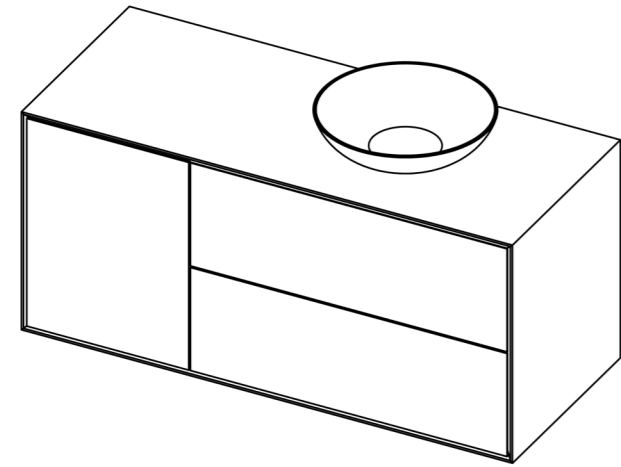

SINK PLACEMENT OPTIONS

#1

Overhead sink

There are practically no restrictions with this variant.

The drawer directly underneath the sink has a cut-out for the trap.

Not sure which option to choose? Try each one on in your bathroom:

Example dimensions:
55/120/50 (H/W/H)

#2