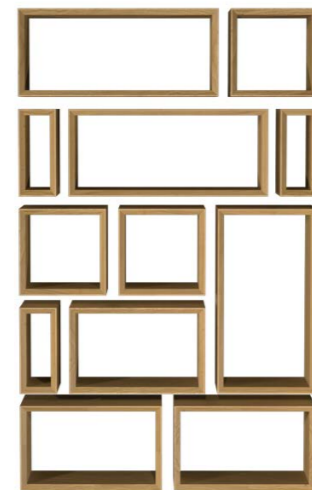

WALL SHELF

Dimensions:
height - 195 cm
width - 120 cm
depth - 30 cm

Item number: 017.003.2006-S
Material: oak
Finishing: natural oil
Total weight 100 kg

The shelf can be customised,
supplemented with additional
elements to suit your design.

Options:

- rear wall in individual modules or all modules

collection / *just M*

shop online

To view the 3D model in the browser
and place it in your interior, scan the
QR code and follow the link

or follow the direct link:

see the price on our website: www.taffor.com | hello@taffor.com

RACK

Dimensions:
height - 220 cm
width - 150 cm
depth - 45 cm

Item number: 017.003.2134-S
Material: European oak, concrete
Finish: natural oil
Weight: 174 kg

The rack is available in two
versions:

- wall-mounted
- free-standing

Options:

- removable drawer for wine bottles
- back wall in individual modules or all modules