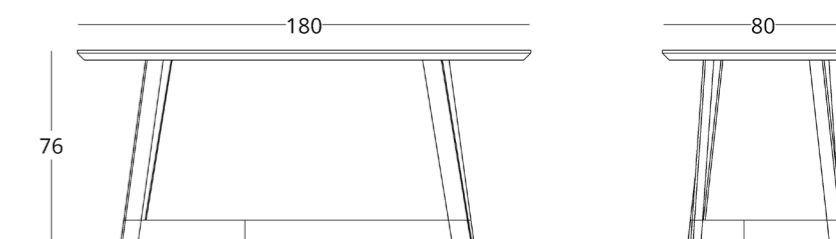

### Dimensions:

height - 76 cm  
width - 180 cm  
depth - 110 cm

Item number: 017.003.2047-S  
Material: European oak  
Finish: colourless matt lacquer, metal  
Weight: 55 kg

Recommended height of the dining table: 76 cm, but may vary depending on your height and preferences.

## DINING TABLE

Dimensions:  
height - 76 cm  
width - 180 cm  
depth - 130 cm

Item number: 017.003.1042-S  
Material: European oak, metal  
Finish: colourless matt lacquer  
Weight: 70 kg

Recommended height of the dining table: 76 cm, but may vary depending on your height and preferences.