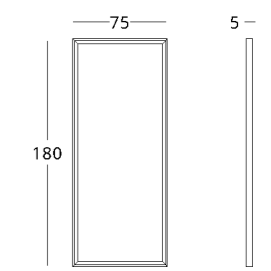

see the price on our website: www.taffor.com | hello@taffor.com