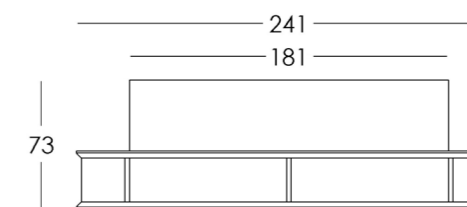

BED

collection / *just M*

Dimensions:
height - 73 cm
width - 241 cm
depth - 286 cm

Size of bed (mattress): 180 cm x 220 cm

Item No.: 017.003.1056-S
Material: European oak
Finishing: natural oil
Weight: 110 kg

LINK IS TEMPORARILY UNAVAILABLE

or follow the direct link:

LINK IS TEMPORARILY UNAVAILABLE

see the price on our website: www.taffor.com | hello@taffor.com

BED
with matress lift

Dimensions:
height - 82 cm
width - 189,5 cm
depth - 213 cm