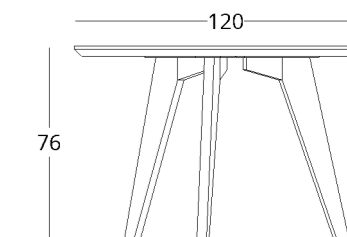

see the price on our website: www.taffor.com | hello@taffor.com

collection / *just M*