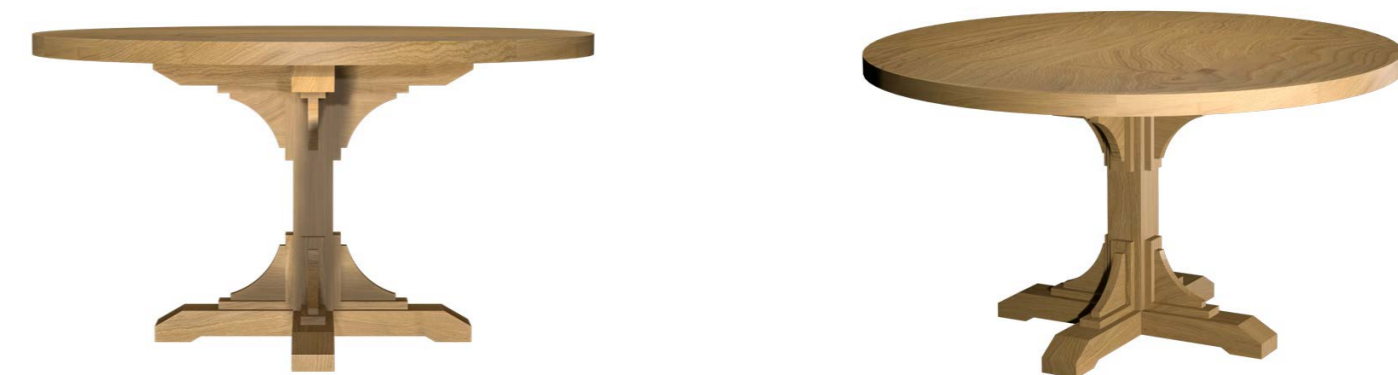

Options:

- stone worktop
- glass worktop

shop online

To view the 3D model in the browser and place it in your interior, scan the QR code and follow the link

or follow the direct link:

see the price on our website: www.taffor.com | hello@taffor.com

collection

BUREAU