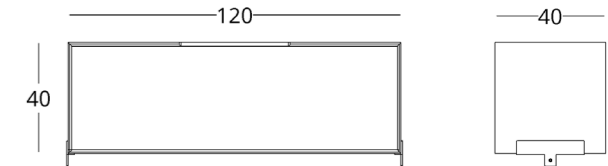

or follow the direct link:

see the price on our website: [www.taffor.com](http://www.taffor.com) | [hello@taffor.com](mailto:hello@taffor.com)

collection

MINIMA

DESK

collection / MINIMA

Dimensions:  
height - 25 cm  
width - 120 cm  
depth - 40 cm