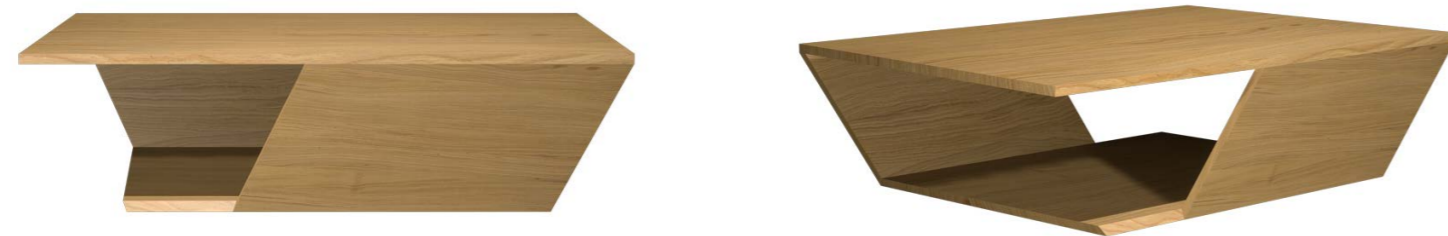

COFFEE TABLE

collection / *just M*

Dimensions:
height - 40 cm
width - 150 cm
depth - 110 cm

Item number: 017.003.1032-S
Material: European oak
Finish: natural oil
Weight: 56 kg

 shop online

To view the 3D model in the browser and place it in your interior, scan the QR code and follow the link