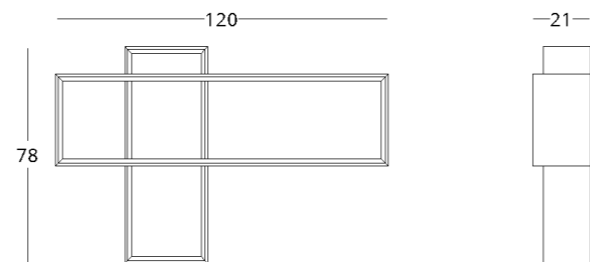

see the price on our website: www.taffor.com | hello@taffor.com

collection

just M

WALL SHELF

Dimensions:
height - 120 cm
width - 32 cm
depth - 21 cm

Item number: 017.003.3006-S
Material: European oak
Finish: natural oil
Weight: 12 kg

Options:
• glass shelves
• backlit glass shelves