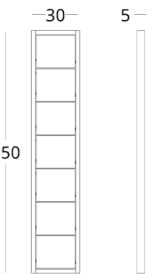

see the price on our website: www.taffor.com | hello@taffor.com

collection / *just M*