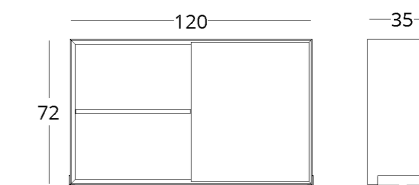

see the price on our website: www.taffor.com | hello@taffor.com