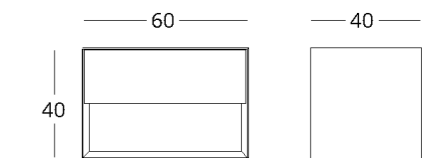

see the price on our website: www.taffor.com | hello@taffor.com