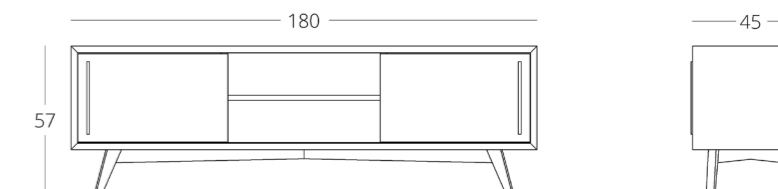

see the price on our website: www.taffor.com | hello@taffor.com

only GNE