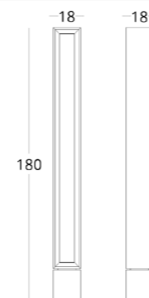

A place for future ideas of yours or ours.

To view the 3D model in the browser and place it in your interior, scan the QR code and follow the link