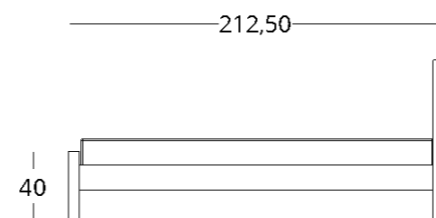

see the price on our website: www.taffor.com | hello@taffor.com

BED

collection / *just M*

Dimensions:
height - 73 cm
width - 241 cm
depth - 286 cm

Size of bed (mattress): 180 cm x 220 cm

Item No.: 017.003.1056-S
Material: European oak
Finishing: natural oil
Weight: 110 kg

The orthopaedic base is not included in the bed price.

Shipped unassembled.

1. Options:
2. any size of bed
   - mattress lift