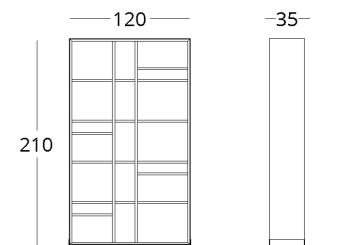

see the price on our website: www.taffor.com | hello@taffor.com