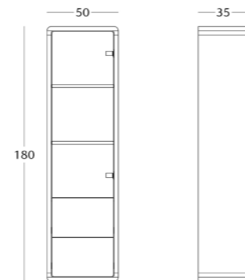

Dimensions:
height - 180 cm
width - 50 cm
depth - 35 cm

Item number: 017.007.1008-S
Material: European oak
Finish: natural oil
Weight: 52 kg.

A place for future ideas of yours or ours.

To view the 3D model in the browser
and place it in your interior, scan the
QR code and follow the link

or follow the direct link: