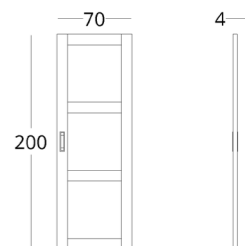

or follow the direct link:

ACCESSORIES

PLANT STAND

accessories

Dimensions:
height - 45 cm
width - 37 cm
depth - 37 cm

Item number: 017.006.1002-S
Material: European oak
Finish: natural oil
Weight: 2 kg

Dimensions:
height - 55 cm
width - 41 cm
depth - 41 cm