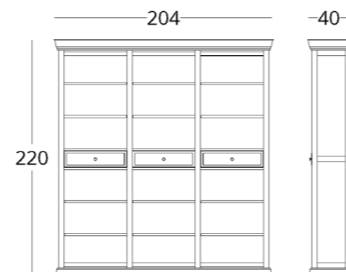

BOOKCASE

Dimensions:
height - 230 cm
width - 203 cm
depth - 40 cm

Item number: 012.001.3101-S
Material: European oak
Finishing: natural oil
Weight: 120 kg

1. Options:
2. clear glass doors
   - glass shelves
   - interior lighting
   - drawer dividers
   - drawer insert for small stationery
   - soft lining on the bottom of the drawer

To view the 3D model in the browser and place it in your interior, scan the QR code and follow the link

or follow the direct link:

collection / BUREAU

BOOKCASE

Dimensions:
height - 220 cm
width - 204 cm
depth - 40 cm

Item number: 012.001.2001-S
Material: European oak, glass
Finishing: natural oil
Weight: 120 kg

1. Options:
2. clear glass doors
   - glass shelves
   - interior lighting
   - drawer dividers
   - drawer insert for small stationery
   - soft lining on the bottom of the drawer

To view the 3D model in the browser and place it in your interior, scan the QR code and follow the link

or follow the direct link:

collection / BUREAU