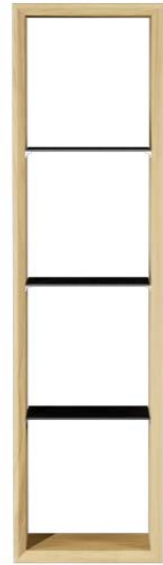

Item number: 017.005.1031-S
Material: European oak
Finishing: colourless matt lacquer,
glass
Weight: 12 kg

- Options:
- back wall
 - wooden shelves

collection

MINIMA
bathroom

WALL CABINET

Dimensions:
height - 40 cm
width - 60 cm
depth - 40 cm