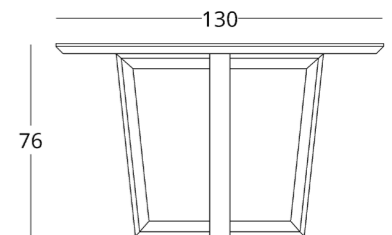

Recommended height of the dining table: 76 cm, but may vary depending on your height and preferences.

Diameter of the tabletop:
• minimum - 90 cm.
• maximum - 140 cm.

Options:
• folding version

minimum width (diameter): 100 cm
Maximum width: 190 cm (depending on the diameter when folded)
Folding table item: 017.003.2021-S
Features:
• the insert is stored separately from the table
• maximum liner width 50 cm

DINING TABLE

collection / *just M*

Dimensions:
height - 76 cm
diameter - 130 cm

Item number: 017.003.1041-S
Material: European oak
Finish: colourless matt lacquer
Weight: 44 kg

Recommended height of the dining table: 76 cm, but may vary depending on your height and preferences.

Diameter of the tabletop:
• minimum - 100 cm.
• maximum - 140 cm.

Options:
• synthetic stone worktop
• tempered glass worktop

 shop online

To view the 3D model in the browser and place it in your interior, scan the QR code and follow the link

or follow the direct link:

see the price on our website: www.taffor.com | hello@taffor.com

DINING TABLE

Dimensions:
height - 76 cm
width - 200 cm
depth - 100 cm

Item number: 017.003.2041-S
Material: European oak
Finish: colourless matt lacquer
Weight: 100 kg