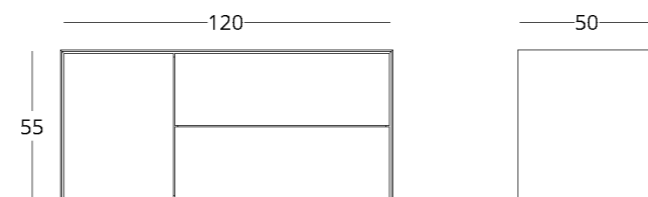

VANITY UNIT

Dimensions:
height - 55 cm
width - 120 cm
depth - 50 cm

Item number: 017.005.1005-S
Material: European oak
Finish: colourless matt lacquer
Weight: 43 kg

Wall mounted washbasin unit,
under washbasin worktop.

In this case we used the Villeroy
& Boch washbasin, model Finion,
article number 4164C3.

Options:

- fabrication with a stone worktop
- stone countertop colour choice
- sink-top unit made to order according to your measurements (the countertop can be any size)
- decorating the fronts with coloured glass

shop online

To view the 3D model in the browser
and place it in your interior, scan the
QR code and follow the link

or follow the direct link:

collection

MINIMA
bathroom

see the price on our website: www.taffor.com | hello@taffor.com

VANITY UNIT

Dimensions:
height - 50 cm
width - 60 cm
depth - 45 cm

Item number: 017.005.1009-S
Material: European oak
Finish: colourless matt lacquer
Weight: 24 kg

Options:

- production with stone worktop
- choice of colour of stone worktop
- drawer under washbasin
- coloured glass front decoration
- illumination of the underbench and / or shelf area with or without movement detector

shop online

To view the 3D model in the browser
and place it in your interior, scan the
QR code and follow the link

or follow the direct link:

collection

MINIMA
bathroom