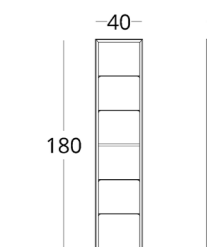

WALL CABINET

Dimensions:
height - 220 cm
width - 40 cm
depth - 30 cm

Item number: 017.005.1001-S
Material: European oak
Finish: colourless matt lacquer
Weight: 34 kg

Maximum height: 240 cm
Maximum depth: 70 cm
Maximum width: 240 cm

Options:

- floor standing version
- glass doors
- mirrored doors
- wooden doors

shop online

To view the 3D model in the browser
and place it in your interior, scan the
QR code and follow the link

or follow the direct link:

collection

MINIMA
bathroom

WALL CABINET

Dimensions:
height - 180 cm
width - 40 cm
depth - 30 cm

Item number: 017.005.2002-S
Material: European oak
Finishing: colourless matt lacquer,
glass
Weight: 31 kg

Wall mounted chest of drawers.
Maximum height: 220 cm

Options:

- illuminated glass shelves
- wooden shelves
- glass doors
- mirrored doors
- under-cabinet lighting
  with or without movement
  detector

shop online

To view the 3D model in the browser
and place it in your interior, scan the
QR code and follow the link

or follow the direct link:

collection

MINIMA
bathroom