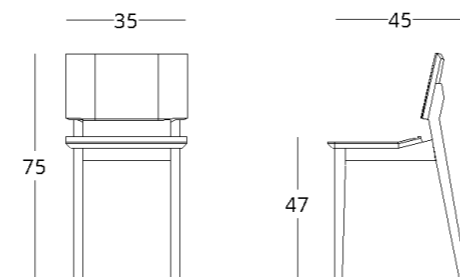

To view the 3D model in the browser and place it in your interior, scan the QR code and follow the link

or follow the direct link:

collection / *just M*

CHAIR

Dimensions:
height - 75 cm
width - 35 cm
depth - 45 cm

or follow the direct link:

see the price on our website: www.taffor.com | hello@taffor.com

collection /

just M

CHAIR

Dimensions:
height - 75 cm
width - 53 cm
depth - 45 cm

Item number: 017.003.5007-S
Material: European oak
Finish: natural oil
Weight: 14 kg