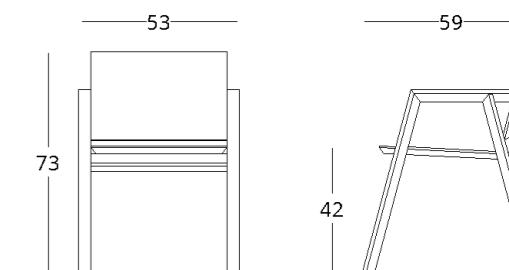

CHAIR

Dimensions:
height - 78 cm
width - 36 cm
depth - 37 cm

Item number: 017.005.1017-S
Material: European oak
Finish: natural oil
Weight: 5 kg

The dimensions of the chair cannot be changed.

To view the 3D model in the browser and place it in your interior, scan the QR code and follow the link

or follow the direct link:

collection / *just M*

CHAIR

Dimensions:
height - 72 cm
width - 53 cm
depth - 59 cm

Item number: 017.003.1007-S
Material: European oak
Finish: natural oil
Weight: 8 kg

The dimensions of the chair cannot be changed.

To view the 3D model in the browser and place it in your interior, scan the QR code and follow the link

or follow the direct link:

collection / *just M*