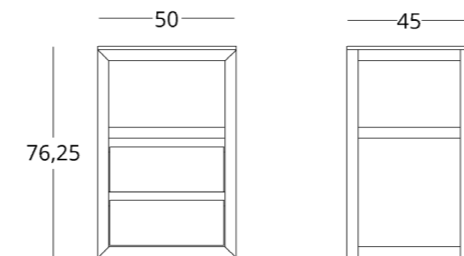

see the price on our website: www.taffor.com | hello@taffor.com

collection / NUMBER 1

VANITY UNIT

Dimensions:
height - 96.25 cm
width - 70 cm
depth - 45 cm

Item number: 017.012.4001-S
Material: European oak
Finish: colourless matt lacquer
Total weight 30 kg.

Options:

- fabrication with a stone worktop
- choosing the colour of the stone worktop
- decorating fronts with coloured glass
- changing the number of boxes
- illuminate the shelf space and / or the space under the drawer unit with or without motion detector