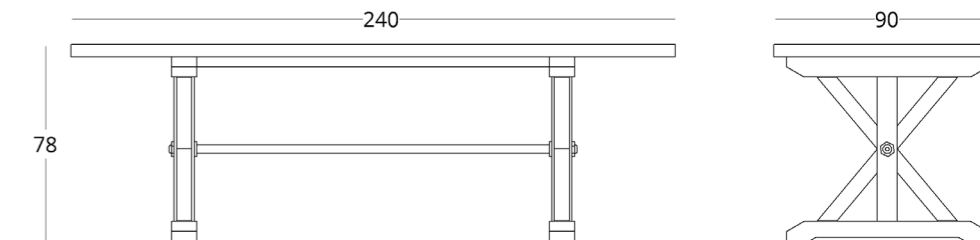

DINING TABLE

Dimensions:
height - 78 cm
width - 240 cm
depth - 90 cm

Item number: 012.001.1408-S
Material: European oak
Finish: colourless matt lacquer
Weight: 95 kg

Options:

- stone worktop
- glass worktop
- equipment with a decorative biofuel fireplace

shop online

To view the 3D model in the browser and place it in your interior, scan the QR code and follow the link

or follow the direct link:

see the price on our website: www.taffor.com | hello@taffor.com

collection

BUREAU

DINING TABLE

Dimensions:
height - 78 cm
width - 240 cm
depth - 90 cm

Item number: 012.001.1508-S
Material: European oak
Finish: colourless matt lacquer

Weight: 124 kg

Options:

- stone worktop
- glass worktop
- equipment with a decorative biofuel fireplace

shop online

To view the 3D model in the browser and place it in your interior, scan the QR code and follow the link

or follow the direct link:

see the price on our website: www.taffor.com | hello@taffor.com

collection

BUREAU