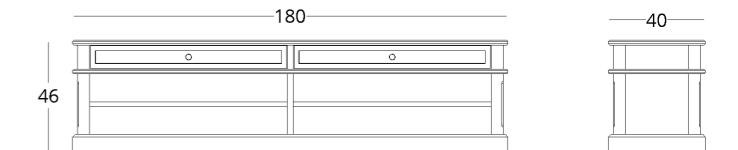

TV STAND

Dimensions:
height - 46 cm
width - 180 cm
depth - 40 cm

Item number: 012.001.1014-S
Material: European oak
Finishing: natural oil
Weight: 35 kg

shop online

To view the 3D model in the browser and place it in your interior, scan the QR code and follow the link

or follow the direct link:

collection / BUREAU

TV STAND

Dimensions:
height - 46 cm
width - 180 cm
depth - 40 cm

Item number: 012.001.2014-S
Material: European oak
Finishing: natural oil
Weight: 41 kg

1. Options:
2. drawer dividers
   - box insert for small stationery
   - liner for drawer bottoms
   - glass shelf

shop online

To view the 3D model in the browser and place it in your interior, scan the QR code and follow the link

or follow the direct link:

collection / BUREAU