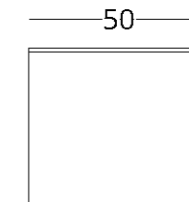

These dimensions are given as an example and are based on the dimensions of Villeroy & Boch Finion built-in washbasins with countertops.

Tabletop sinks with other dimensions may be available on the market. If this is the case, we can produce a cabinet to match your chosen sink.

The number of drawers required may vary depending on the width of the cabinet.

If you require any other dimensions for the cabinet and therefore the washbasin, we can produce the washbasin to order.