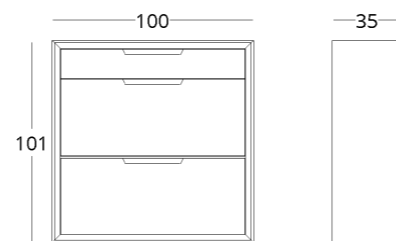

see the price on our website: www.taffor.com | hello@taffor.com

collection /

just M

HALLWAY BENCH

Dimensions:
height - 44 cm
width - 120 cm
depth - 42 cm

Item number: 017.003.1028-S
Material: European oak, metal
Finish: natural oil
Weight: 32 kg