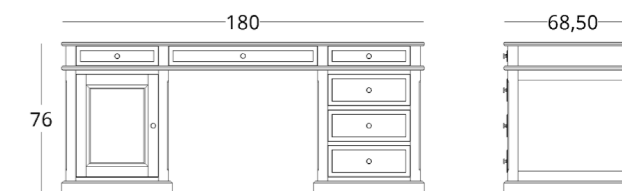

shop online

To view the 3D model in the browser and place it in your interior, scan the QR code and follow the link

or follow the direct link:

collection

BUREAU

Dimensions:  
height - 76 cm  
width - 180 cm  
depth - 68.5 cm