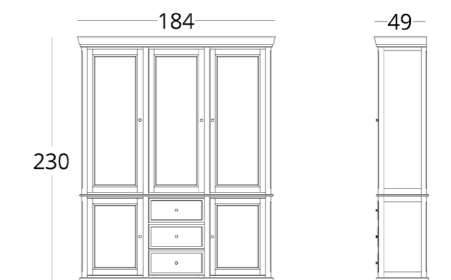

DINING ROOM

CUPBOARD

Dimensions:
height - 230 cm
width - 184 cm
depth - 49 cm

Item number: 012.001.1001-S
Material: European oak, glass
Finishing: natural oil
Weight: 180 kg

Options:

- glass shelves
- glass doors
- drawer dividers
- soft insert for small stationery
  insert in the bottom of drawers
- interior lighting

To view the 3D model in the browser
and place it in your interior, scan the
QR code and follow the link

or follow the direct link: