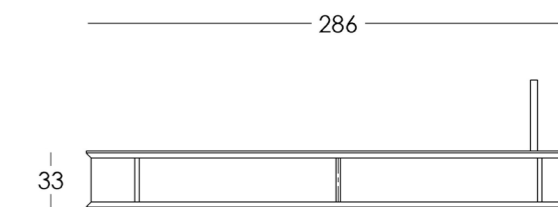

BED

collection / *just M*

Dimensions:
height - 73 cm
width - 241 cm
depth - 286 cm

Size of bed (mattress): 180 cm x 220 cm

Item No.: 017.003.1056-S
Material: European oak
Finishing: natural oil
Weight: 110 kg

LINK IS TEMPORARILY UNAVAILABLE

or follow the direct link:

LINK IS TEMPORARILY UNAVAILABLE

see the price on our website: www.taffor.com | hello@taffor.com

BED
with matress lift

Dimensions:
height - 82 cm
width - 189,5 cm
depth - 213 cm